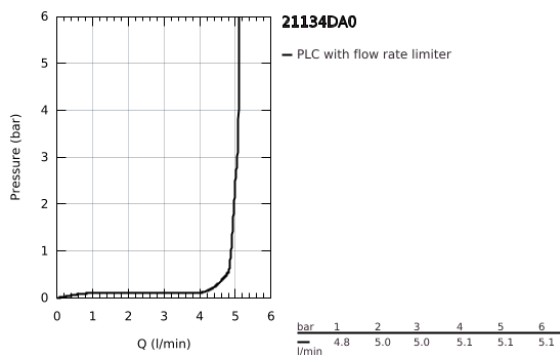

21 134 DA0 **ATRIO PRIVATE COLLECTION SINGLE-HOLE BASIN MIXER 1/2" L-SIZE**

PRODUCT DESCRIPTION

- Colour: warm sunset
- ceramic headparts 1/2", 90°
- GROHE LongLife finish
- GROHE EcoJoy - less water, perfect flow
- maximum flow rate (at 3 bar): 5 l/min
- rapid installation system
- swivel tubular spout with mousseur and stop limiter
- adjustable swivel area 0° / 150° / 360°
- Push-open waste set 1 1/4"
- flexible connection hoses
- for stick handles
- to be combined with stick sets 48 458, 48 459 or 48 646, please order separately

21 134 DA0 ATRIO PRIVATE COLLECTION SINGLE-HOLE BASIN MIXER 1/2" L-SIZE

SPARE PARTS, May 2018 – now

- 1: Outlet (Spare part-nr. 101280DA00)
- 1.1: Flow straightener (Spare part-nr. 48408000)
- 1.2: Safety ring (Spare part-nr. 4826600M)
- 1.3: Sealing washer (Spare part-nr. 0128500M)
- 2: Ceramic headpart, 1/2" (Spare part-nr. 45882000)
- 2.1: O-ring Ø18,2 x Ø1,7 (Spare part-nr. 0392400M)
- 3: Ceramic headpart, 1/2" (Spare part-nr. 45883000)
- 3.1: O-ring Ø18,2 x Ø1,7 (Spare part-nr. 0392400M)
- 4: Handle adaptor (Spare part-nr. 1012789990)
- 5: Decorative ring (Spare part-nr. 101279DA00)
- 6: Waste set with push-open plug (Spare part-nr. 65807DA0)
- 7: Knurled sticks (Spare part-nr. 48646DA0)*
- 8: Handle (Spare part-nr. 101276DA00)*