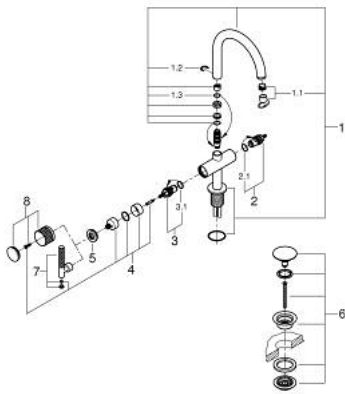

21 134 DA0 **ATRIO PRIVATE COLLECTION SINGLE-HOLE BASIN MIXER 1/2" L-SIZE**

PRODUCT DESCRIPTION

- Colour: warm sunset
- ceramic headparts 1/2", 90°
- GROHE LongLife finish
- GROHE EcoJoy - less water, perfect flow
- maximum flow rate (at 3 bar): 5 l/min
- rapid installation system
- swivel tubular spout with mousseur and stop limiter
- adjustable swivel area 0° / 150° / 360°
- Push-open waste set 1 1/4"
- flexible connection hoses
- for stick handles
- to be combined with stick sets 48 458, 48 459 or 48 646, please order separately

21 134 DA0 ATRIO PRIVATE COLLECTION SINGLE-HOLE BASIN MIXER 1/2" L-SIZE

SPARE PARTS, May 2018 – now

- 1: Outlet (Spare part-nr. 101280DA00)
- 1.1: Flow straightener (Spare part-nr. 48408000)
- 1.2: Safety ring (Spare part-nr. 4826600M)
- 1.3: Sealing washer (Spare part-nr. 0128500M)
- 2: Ceramic headpart, 1/2" (Spare part-nr. 45882000)
- 2.1: O-ring Ø18,2 x Ø1,7 (Spare part-nr. 0392400M)
- 3: Ceramic headpart, 1/2" (Spare part-nr. 45883000)
- 3.1: O-ring Ø18,2 x Ø1,7 (Spare part-nr. 0392400M)
- 4: Handle adaptor (Spare part-nr. 1012789990)
- 5: Decorative ring (Spare part-nr. 101279DA00)
- 6: Waste set with push-open plug (Spare part-nr. 65807DA0)
- 7: Knurled sticks (Spare part-nr. 48646DA0)*
- 8: Handle (Spare part-nr. 101276DA00)*