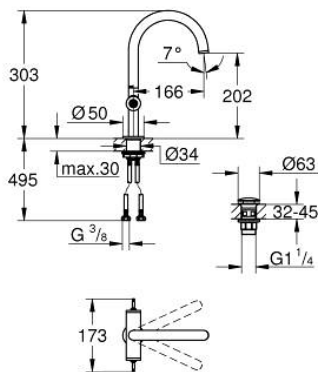

21 134 DA0 **ATRIO PRIVATE COLLECTION SINGLE-HOLE BASIN MIXER 1/2" L-SIZE**

PRODUCT DESCRIPTION

- Colour: warm sunset
- ceramic headparts 1/2", 90°
- GROHE LongLife finish
- GROHE EcoJoy - less water, perfect flow
- maximum flow rate (at 3 bar): 5 l/min
- rapid installation system
- swivel tubular spout with mousseur and stop limiter
- adjustable swivel area 0° / 150° / 360°
- Push-open waste set 1 1/4"
- flexible connection hoses
- for stick handles
- to be combined with stick sets 48 458, 48 459 or 48 646, please order separately

21 134 DA0 ATRIO PRIVATE COLLECTION SINGLE-HOLE BASIN MIXER 1/2" L-SIZE

SPARE PARTS, May 2018 – now

- 1: Outlet (Spare part-nr. 101280DA00)
- 1.1: Flow straightener (Spare part-nr. 48408000)
- 1.2: Safety ring (Spare part-nr. 4826600M)
- 1.3: Sealing washer (Spare part-nr. 0128500M)
- 2: Ceramic headpart, 1/2" (Spare part-nr. 45882000)
- 2.1: O-ring Ø18,2 x Ø1,7 (Spare part-nr. 0392400M)
- 3: Ceramic headpart, 1/2" (Spare part-nr. 45883000)
- 3.1: O-ring Ø18,2 x Ø1,7 (Spare part-nr. 0392400M)
- 4: Handle adaptor (Spare part-nr. 1012789990)
- 5: Decorative ring (Spare part-nr. 101279DA00)
- 6: Waste set with push-open plug (Spare part-nr. 65807DA0)
- 7: Knurled sticks (Spare part-nr. 48646DA0)*
- 8: Handle (Spare part-nr. 101276DA00)*