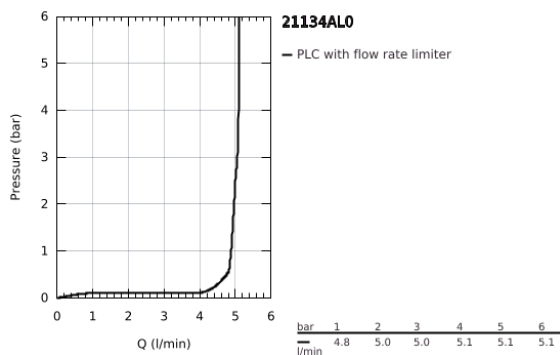

21 134 AL0 ATRIO PRIVATE COLLECTION SINGLE-HOLE BASIN MIXER 1/2" L-SIZE

PRODUCT DESCRIPTION

- Colour: brushed hard graphite
- ceramic headparts 1/2", 90°
- GROHE LongLife finish
- GROHE EcoJoy - less water, perfect flow
- maximum flow rate (at 3 bar): 5 l/min
- rapid installation system
- swivel tubular spout with mousseur and stop limiter
- adjustable swivel area 0° / 150° / 360°
- Push-open waste set 1 1/4"
- flexible connection hoses
- for stick handles
- to be combined with stick sets 48 458, 48 459 or 48 646, please order separately

21 134 AL0 ATRIO PRIVATE COLLECTION SINGLE-HOLE BASIN MIXER 1/2" L-SIZE

SPARE PARTS, May 2018 – now

- 1: Outlet (Spare part-nr. 101280AL00)
- 1.1: Flow straightener (Spare part-nr. 48408000)
- 1.2: Safety ring (Spare part-nr. 4826600M)
- 1.3: Sealing washer (Spare part-nr. 0128500M)
- 2: Ceramic headpart, 1/2" (Spare part-nr. 45882000)
- 2.1: O-ring Ø18,2 x Ø1,7 (Spare part-nr. 0392400M)
- 3: Ceramic headpart, 1/2" (Spare part-nr. 45883000)
- 3.1: O-ring Ø18,2 x Ø1,7 (Spare part-nr. 0392400M)
- 4: Handle adaptor (Spare part-nr. 1012789990)
- 5: Decorative ring (Spare part-nr. 101279AL00)
- 6: Waste set with push-open plug (Spare part-nr. 65807AL0)
- 7: Knurled sticks (Spare part-nr. 48646AL0)*
- 8: Handle (Spare part-nr. 101276AL00)*