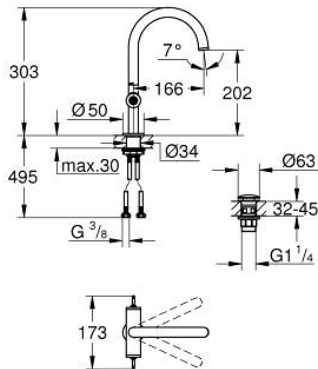

21 134 AL0 ATRIO PRIVATE COLLECTION SINGLE-HOLE BASIN MIXER 1/2" L-SIZE

PRODUCT DESCRIPTION

- Colour: brushed hard graphite
- ceramic headparts 1/2", 90°
- GROHE LongLife finish
- GROHE EcoJoy - less water, perfect flow
- maximum flow rate (at 3 bar): 5 l/min
- rapid installation system
- swivel tubular spout with mousseur and stop limiter
- adjustable swivel area 0° / 150° / 360°
- Push-open waste set 1 1/4"
- flexible connection hoses
- for stick handles
- to be combined with stick sets 48 458, 48 459 or 48 646, please order separately

21 134 AL0 ATRIO PRIVATE COLLECTION SINGLE-HOLE BASIN MIXER 1/2" L-SIZE

SPARE PARTS, May 2018 – now

- 1: Outlet (Spare part-nr. 101280AL00)
- 1.1: Flow straightener (Spare part-nr. 48408000)
- 1.2: Safety ring (Spare part-nr. 4826600M)
- 1.3: Sealing washer (Spare part-nr. 0128500M)
- 2: Ceramic headpart, 1/2" (Spare part-nr. 45882000)
- 2.1: O-ring Ø18,2 x Ø1,7 (Spare part-nr. 0392400M)
- 3: Ceramic headpart, 1/2" (Spare part-nr. 45883000)
- 3.1: O-ring Ø18,2 x Ø1,7 (Spare part-nr. 0392400M)
- 4: Handle adaptor (Spare part-nr. 1012789990)
- 5: Decorative ring (Spare part-nr. 101279AL00)
- 6: Waste set with push-open plug (Spare part-nr. 65807AL0)
- 7: Knurled sticks (Spare part-nr. 48646AL0)*
- 8: Handle (Spare part-nr. 101276AL00)*