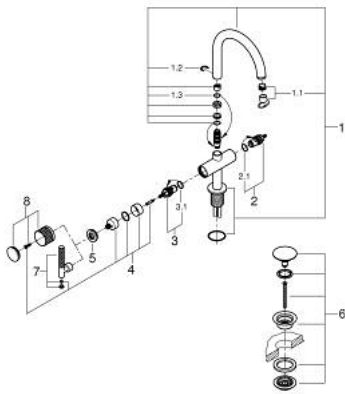

21 134 AL0 ATRIO PRIVATE COLLECTION SINGLE-HOLE BASIN MIXER 1/2" L-SIZE

PRODUCT DESCRIPTION

- Colour: brushed hard graphite
- ceramic headparts 1/2", 90°
- GROHE LongLife finish
- GROHE EcoJoy - less water, perfect flow
- maximum flow rate (at 3 bar): 5 l/min
- rapid installation system
- swivel tubular spout with mousseur and stop limiter
- adjustable swivel area 0° / 150° / 360°
- Push-open waste set 1 1/4"
- flexible connection hoses
- for stick handles
- to be combined with stick sets 48 458, 48 459 or 48 646, please order separately

21 134 AL0 ATRIO PRIVATE COLLECTION SINGLE-HOLE BASIN MIXER 1/2" L-SIZE

SPARE PARTS, May 2018 – now

- 1: Outlet (Spare part-nr. 101280AL00)
- 1.1: Flow straightener (Spare part-nr. 48408000)
- 1.2: Safety ring (Spare part-nr. 4826600M)
- 1.3: Sealing washer (Spare part-nr. 0128500M)
- 2: Ceramic headpart, 1/2" (Spare part-nr. 45882000)
- 2.1: O-ring Ø18,2 x Ø1,7 (Spare part-nr. 0392400M)
- 3: Ceramic headpart, 1/2" (Spare part-nr. 45883000)
- 3.1: O-ring Ø18,2 x Ø1,7 (Spare part-nr. 0392400M)
- 4: Handle adaptor (Spare part-nr. 1012789990)
- 5: Decorative ring (Spare part-nr. 101279AL00)
- 6: Waste set with push-open plug (Spare part-nr. 65807AL0)
- 7: Knurled sticks (Spare part-nr. 48646AL0)*
- 8: Handle (Spare part-nr. 101276AL00)*