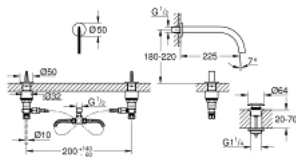

## 20 665 SD0 ATRIO ICON 3D 3-HOLE WALL-MOUNT BASIN MIXER

### PRODUCT DESCRIPTION

- Colour: stainless steel
- GROHE EcoJoy - less water, perfect flow
- maximum flow rate (at 3 bar): 5 l/min
- open spout for pure laminar water flow
- red and blue markings on handles for hot and cold water
- valves hot/cold with ceramic headparts
- flexible connection hoses between spout and side valves
- projection 235 mm
- technical data
- flow pressure min 0.5 bar
- recommended pressure 1.0 - 5.0 bar
- if static pressure is more than 5 bar fit pressure reducer
- avoid major pressure differences between cold and hot water supply
- max. temperature hot water inlet: 80°C
- recommended temperature hot water inlet (energy saving): 60°C