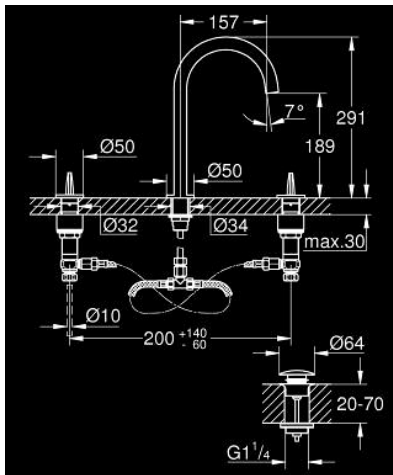

## 20 664 SD0 ATRIO ICON 3D 3-HOLE DECK-MOUNT BASIN MIXER

### PRODUCT DESCRIPTION

- Colour: stainless steel
- GROHE EcoJoy - less water, perfect flow
- maximum flow rate (at 3 bar): 5 l/min
- open spout for pure laminar water flow
- red and blue markings on handles for hot and cold water
- valves hot/cold with ceramic headparts
- Push-open waste set 1 1/4"
- flexible connection hoses between spout and side valves

- technical data
- flow pressure min 0.5 bar
- recommended pressure 1.0 - 5.0 bar
- if static pressure is more than 5 bar fit pressure reducer
- avoid major pressure differences between cold and hot water supply
- max. temperature hot water inlet: 80°C
- recommended temperature hot water inlet (energy saving): 60°C