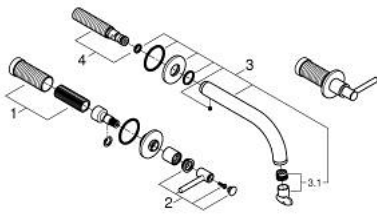

20 662 MS0 **ATRIO 3-HOLE BASIN MIXER 1/2"**  
**M-SIZE**

**PRODUCT DESCRIPTION**

- Colour: satin steel
- wall mounted
- for use with rough-in set 29 025 002
- headparts 1/2" - 90°
- GROHE LongLife finish
- GROHE EcoJoy - less water, perfect flow
- maximum flow rate (at 3 bar): 5 l/min
- centre distance 200 mm
- projection 180 mm
- with lever handles
- without roughing-in set 29 025 002 (please order separately)
- Sets of caps with "H" and "C" marking and without marking

20 662 MS0 **ATRIO 3-HOLE BASIN MIXER 1/2"**  
**M-SIZE**

**SPARE PARTS**, October 2022 – now

- 1: Extension for spindle (Spare part-nr. 45988000)
- 2: Lever handles (Spare part-nr. 14216MS0)
- 3: Outlet (Spare part-nr. 101344MS00)
- 3.1: Flow straightener (Spare part-nr. 48408000)
- 4: Connection Nipple (Spare part-nr. 1013459990)