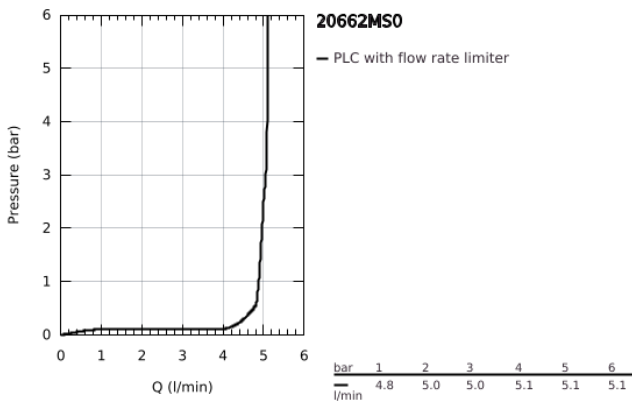

20 662 MS0 **ATRIO 3-HOLE BASIN MIXER 1/2"**  
**M-SIZE**

**PRODUCT DESCRIPTION**

- Colour: satin steel
- wall mounted
- for use with rough-in set 29 025 002
- headparts 1/2" - 90°
- GROHE LongLife finish
- GROHE EcoJoy - less water, perfect flow
- maximum flow rate (at 3 bar): 5 l/min
- centre distance 200 mm
- projection 180 mm
- with lever handles
- without roughing-in set 29 025 002 (please order separately)
- Sets of caps with "H" and "C" marking and without marking

20 662 MS0 **ATRIO 3-HOLE BASIN MIXER 1/2"**  
**M-SIZE**

**SPARE PARTS**, October 2022 – now

- 1: Extension for spindle (Spare part-nr. 45988000)
- 2: Lever handles (Spare part-nr. 14216MS0)
- 3: Outlet (Spare part-nr. 101344MS00)
- 3.1: Flow straightener (Spare part-nr. 48408000)
- 4: Connection Nipple (Spare part-nr. 1013459990)