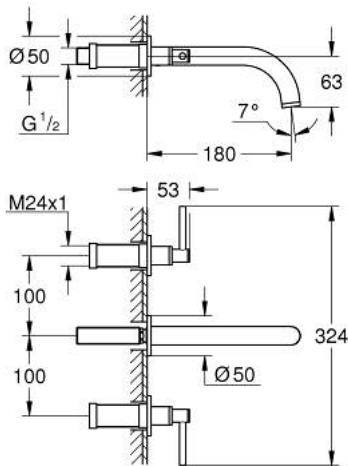

20 662 MS0 **ATRIO 3-HOLE BASIN MIXER 1/2"**  
**M-SIZE**

**PRODUCT DESCRIPTION**

- Colour: satin steel
- wall mounted
- for use with rough-in set 29 025 002
- headparts 1/2" - 90°
- GROHE LongLife finish
- GROHE EcoJoy - less water, perfect flow
- maximum flow rate (at 3 bar): 5 l/min
- centre distance 200 mm
- projection 180 mm
- with lever handles
- without roughing-in set 29 025 002 (please order separately)
- Sets of caps with "H" and "C" marking and without marking

20 662 MS0 **ATRIO 3-HOLE BASIN MIXER 1/2"**  
**M-SIZE**

**SPARE PARTS**, October 2022 – now

- 1: Extension for spindle (Spare part-nr. 45988000)
- 2: Lever handles (Spare part-nr. 14216MS0)
- 3: Outlet (Spare part-nr. 101344MS00)
- 3.1: Flow straightener (Spare part-nr. 48408000)
- 4: Connection Nipple (Spare part-nr. 1013459990)