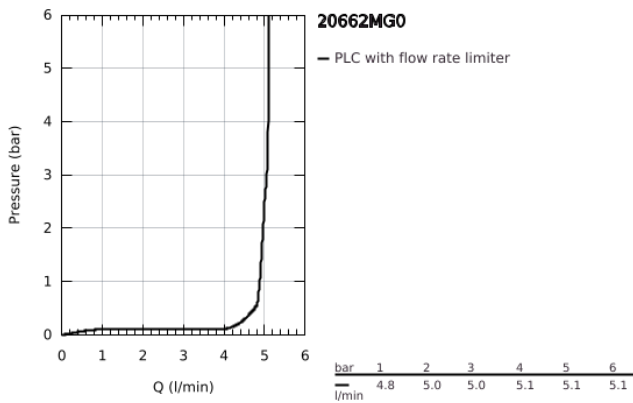

20 662 MG0 **ATRIO 3-HOLE BASIN MIXER 1/2"**
M-SIZE

PRODUCT DESCRIPTION

- Colour: satin graphite
- wall mounted
- for use with rough-in set 29 025 002
- headparts 1/2" - 90°
- GROHE LongLife finish
- GROHE EcoJoy - less water, perfect flow
- maximum flow rate (at 3 bar): 5 l/min
- centre distance 200 mm
- projection 180 mm
- with lever handles
- without roughing-in set 29 025 002 (please order separately)
- Sets of caps with "H" and "C" marking and without marking

20 662 MG0 ATRIO 3-HOLE BASIN MIXER 1/2" M-SIZE

SPARE PARTS, October 2022 – now

- 1: Extension for spindle (Spare part-nr. 45988000)
- 2: Lever handles (Spare part-nr. 14216MG0)
- 3: Outlet (Spare part-nr. 101344MG00)
- 3.1: Flow straightener (Spare part-nr. 48408000)
- 4: Connection Nipple (Spare part-nr. 1013459990)