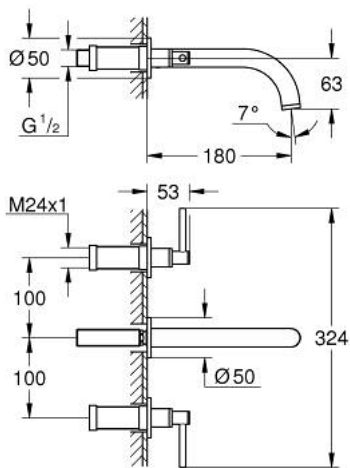

20 662 MG0 **ATRIO 3-HOLE BASIN MIXER 1/2"**
M-SIZE

PRODUCT DESCRIPTION

- Colour: satin graphite
- wall mounted
- for use with rough-in set 29 025 002
- headparts 1/2" - 90°
- GROHE LongLife finish
- GROHE EcoJoy - less water, perfect flow
- maximum flow rate (at 3 bar): 5 l/min
- centre distance 200 mm
- projection 180 mm
- with lever handles
- without roughing-in set 29 025 002 (please order separately)
- Sets of caps with "H" and "C" marking and without marking

20 662 MG0 ATRIO 3-HOLE BASIN MIXER 1/2" M-SIZE

SPARE PARTS, October 2022 – now

- 1: Extension for spindle (Spare part-nr. 45988000)
- 2: Lever handles (Spare part-nr. 14216MG0)
- 3: Outlet (Spare part-nr. 101344MG00)
- 3.1: Flow straightener (Spare part-nr. 48408000)
- 4: Connection Nipple (Spare part-nr. 1013459990)