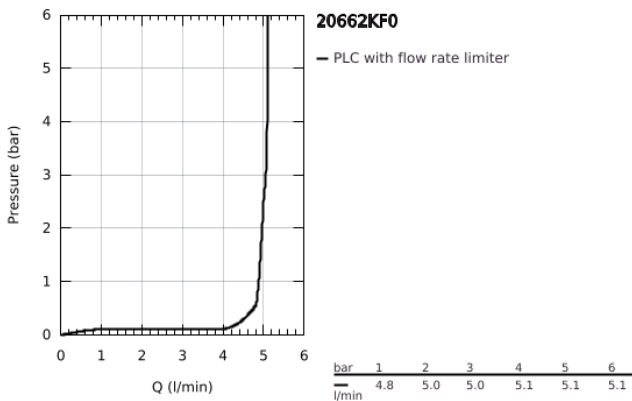

20 662 KF0 **ATRIO 3-HOLE BASIN MIXER 1/2"**
M-SIZE

PRODUCT DESCRIPTION

- Colour: phantom black
- wall mounted
- for use with rough-in set 29 025 002
- headparts 1/2" - 90°
- GROHE EcoJoy - less water, perfect flow
- maximum flow rate (at 3 bar): 5 l/min
- centre distance 200 mm
- projection 180 mm
- with lever handles
- without roughing-in set 29 025 002 (please order separately)
- Sets of caps with "H" and "C" marking and without marking

20 662 KF0 **ATRIO 3-HOLE BASIN MIXER 1/2"**
M-SIZE

SPARE PARTS, January 2024 – now

- 1: Extension for spindle (Spare part-nr. 45988000)
- 2: Lever handles (Spare part-nr. 14216KF0)
- 3: Outlet (Spare part-nr. 101344KF00)
- 3.1: Flow straightener (Spare part-nr. 48408000)
- 4: Connection Nipple (Spare part-nr. 1013459990)