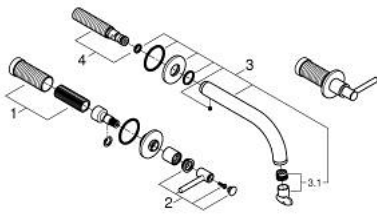

20 662 KF0 **ATRIO 3-HOLE BASIN MIXER 1/2"**
M-SIZE

PRODUCT DESCRIPTION

- Colour: phantom black
- wall mounted
- for use with rough-in set 29 025 002
- headparts 1/2" - 90°
- GROHE EcoJoy - less water, perfect flow
- maximum flow rate (at 3 bar): 5 l/min
- centre distance 200 mm
- projection 180 mm
- with lever handles
- without roughing-in set 29 025 002 (please order separately)
- Sets of caps with "H" and "C" marking and without marking

20 662 KF0 **ATRIO 3-HOLE BASIN MIXER 1/2"**
M-SIZE

SPARE PARTS, January 2024 – now

- 1: Extension for spindle (Spare part-nr. 45988000)
- 2: Lever handles (Spare part-nr. 14216KF0)
- 3: Outlet (Spare part-nr. 101344KF00)
- 3.1: Flow straightener (Spare part-nr. 48408000)
- 4: Connection Nipple (Spare part-nr. 1013459990)