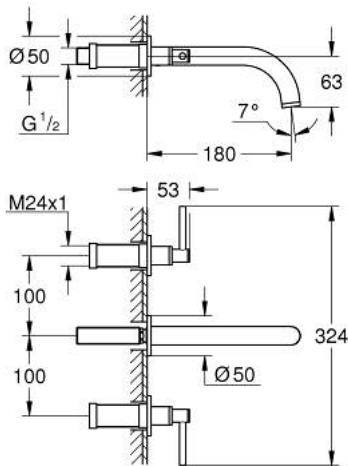

20 662 KF0 **ATRIO 3-HOLE BASIN MIXER 1/2"**
M-SIZE

PRODUCT DESCRIPTION

- Colour: phantom black
- wall mounted
- for use with rough-in set 29 025 002
- headparts 1/2" - 90°
- GROHE EcoJoy - less water, perfect flow
- maximum flow rate (at 3 bar): 5 l/min
- centre distance 200 mm
- projection 180 mm
- with lever handles
- without roughing-in set 29 025 002 (please order separately)
- Sets of caps with "H" and "C" marking and without marking

20 662 KF0 **ATRIO 3-HOLE BASIN MIXER 1/2"**
M-SIZE

SPARE PARTS, January 2024 – now

- 1: Extension for spindle (Spare part-nr. 45988000)
- 2: Lever handles (Spare part-nr. 14216KF0)
- 3: Outlet (Spare part-nr. 101344KF00)
- 3.1: Flow straightener (Spare part-nr. 48408000)
- 4: Connection Nipple (Spare part-nr. 1013459990)