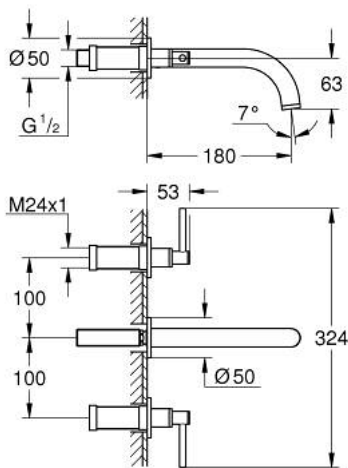

20 662 GN0 **ATRIO 3-HOLE BASIN MIXER 1/2"**
M-SIZE

PRODUCT DESCRIPTION

- Colour: brushed cool sunrise
- wall mounted
- for use with rough-in set 29 025 002
- headparts 1/2" - 90°
- GROHE LongLife finish
- GROHE EcoJoy - less water, perfect flow
- maximum flow rate (at 3 bar): 5 l/min
- centre distance 200 mm
- projection 180 mm
- with lever handles
- without roughing-in set 29 025 002 (please order separately)
- Sets of caps with "H" and "C" marking and without marking

20 662 GN0 **ATRIO 3-HOLE BASIN MIXER 1/2"**
M-SIZE

SPARE PARTS, November 2022 – now

- 1: Extension for spindle (Spare part-nr. 45988000)
- 2: Lever handles (Spare part-nr. 14216GN0)
- 3: Outlet (Spare part-nr. 101344GN00)
- 3.1: Flow straightener (Spare part-nr. 48408000)
- 4: Connection Nipple (Spare part-nr. 1013459990)