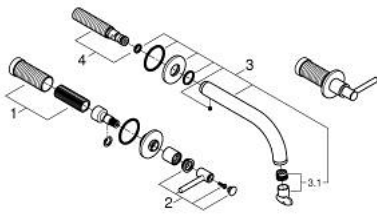

20 662 GN0 **ATRIO 3-HOLE BASIN MIXER 1/2"**
M-SIZE

PRODUCT DESCRIPTION

- Colour: brushed cool sunrise
- wall mounted
- for use with rough-in set 29 025 002
- headparts 1/2" - 90°
- GROHE LongLife finish
- GROHE EcoJoy - less water, perfect flow
- maximum flow rate (at 3 bar): 5 l/min
- centre distance 200 mm
- projection 180 mm
- with lever handles
- without roughing-in set 29 025 002 (please order separately)
- Sets of caps with "H" and "C" marking and without marking

20 662 GN0 **ATRIO 3-HOLE BASIN MIXER 1/2"**
M-SIZE

SPARE PARTS, November 2022 – now

- 1: Extension for spindle (Spare part-nr. 45988000)
- 2: Lever handles (Spare part-nr. 14216GN0)
- 3: Outlet (Spare part-nr. 101344GN00)
- 3.1: Flow straightener (Spare part-nr. 48408000)
- 4: Connection Nipple (Spare part-nr. 1013459990)