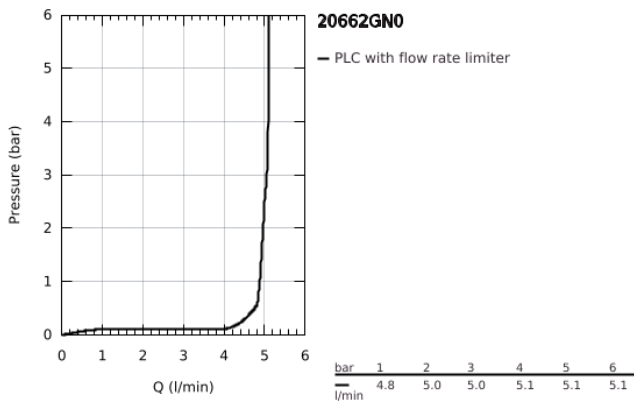

20 662 GN0 **ATRIO 3-HOLE BASIN MIXER 1/2"**
M-SIZE

PRODUCT DESCRIPTION

- Colour: brushed cool sunrise
- wall mounted
- for use with rough-in set 29 025 002
- headparts 1/2" - 90°
- GROHE LongLife finish
- GROHE EcoJoy - less water, perfect flow
- maximum flow rate (at 3 bar): 5 l/min
- centre distance 200 mm
- projection 180 mm
- with lever handles
- without roughing-in set 29 025 002 (please order separately)
- Sets of caps with "H" and "C" marking and without marking

20 662 GN0 **ATRIO 3-HOLE BASIN MIXER 1/2"**
M-SIZE

SPARE PARTS, November 2022 – now

- 1: Extension for spindle (Spare part-nr. 45988000)
- 2: Lever handles (Spare part-nr. 14216GN0)
- 3: Outlet (Spare part-nr. 101344GN00)
- 3.1: Flow straightener (Spare part-nr. 48408000)
- 4: Connection Nipple (Spare part-nr. 1013459990)