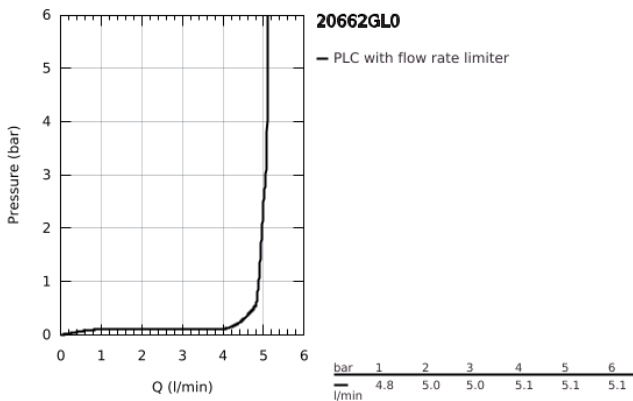

20 662 GL0 **ATRIO 3-HOLE BASIN MIXER 1/2"**
M-SIZE

PRODUCT DESCRIPTION

- Colour: cool sunrise
- wall mounted
- for use with rough-in set 29 025 002
- headparts 1/2" - 90°
- GROHE LongLife finish
- GROHE EcoJoy - less water, perfect flow
- maximum flow rate (at 3 bar): 5 l/min
- centre distance 200 mm
- projection 180 mm
- with lever handles
- without roughing-in set 29 025 002 (please order separately)
- Sets of caps with "H" and "C" marking and without marking

20 662 GL0 **ATRIO 3-HOLE BASIN MIXER 1/2"**
M-SIZE

SPARE PARTS, October 2021 – now

- 1: Extension for spindle (Spare part-nr. 45988000)
- 2: Lever handles (Spare part-nr. 14216GL0)
- 3: Outlet (Spare part-nr. 101344GL00)
- 3.1: Flow straightener (Spare part-nr. 48408000)
- 4: Connection Nipple (Spare part-nr. 1013459990)