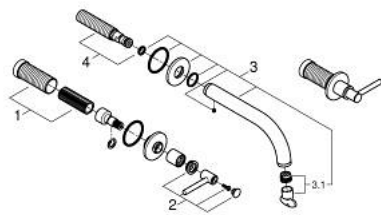

20 662 GL0 **ATRIO 3-HOLE BASIN MIXER 1/2"**
M-SIZE

PRODUCT DESCRIPTION

- Colour: cool sunrise
- wall mounted
- for use with rough-in set 29 025 002
- headparts 1/2" - 90°
- GROHE LongLife finish
- GROHE EcoJoy - less water, perfect flow
- maximum flow rate (at 3 bar): 5 l/min
- centre distance 200 mm
- projection 180 mm
- with lever handles
- without roughing-in set 29 025 002 (please order separately)
- Sets of caps with "H" and "C" marking and without marking

20 662 GL0 **ATRIO 3-HOLE BASIN MIXER 1/2"**
M-SIZE

SPARE PARTS, October 2021 – now

- 1: Extension for spindle (Spare part-nr. 45988000)
- 2: Lever handles (Spare part-nr. 14216GL0)
- 3: Outlet (Spare part-nr. 101344GL00)
- 3.1: Flow straightener (Spare part-nr. 48408000)
- 4: Connection Nipple (Spare part-nr. 1013459990)