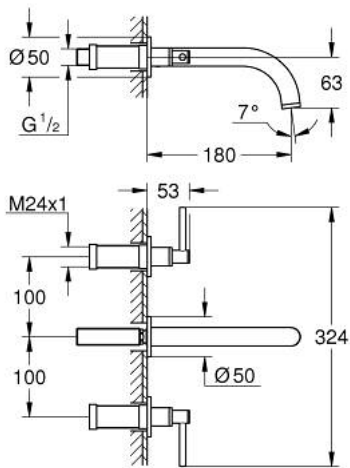

20 662 GL0 **ATRIO 3-HOLE BASIN MIXER 1/2"**
M-SIZE

PRODUCT DESCRIPTION

- Colour: cool sunrise
- wall mounted
- for use with rough-in set 29 025 002
- headparts 1/2" - 90°
- GROHE LongLife finish
- GROHE EcoJoy - less water, perfect flow
- maximum flow rate (at 3 bar): 5 l/min
- centre distance 200 mm
- projection 180 mm
- with lever handles
- without roughing-in set 29 025 002 (please order separately)
- Sets of caps with "H" and "C" marking and without marking

20 662 GL0 **ATRIO 3-HOLE BASIN MIXER 1/2"**
M-SIZE

SPARE PARTS, October 2021 – now

- 1: Extension for spindle (Spare part-nr. 45988000)
- 2: Lever handles (Spare part-nr. 14216GL0)
- 3: Outlet (Spare part-nr. 101344GL00)
- 3.1: Flow straightener (Spare part-nr. 48408000)
- 4: Connection Nipple (Spare part-nr. 1013459990)