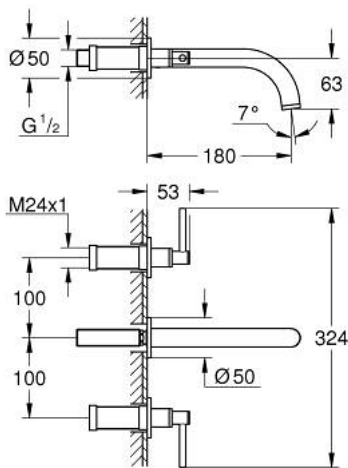

20 662 DL0 ATRIO 3-HOLE BASIN MIXER 1/2" M-SIZE

PRODUCT DESCRIPTION

- Colour: brushed warm sunset
- wall mounted
- for use with rough-in set 29 025 002
- headparts 1/2" - 90°
- GROHE LongLife finish
- GROHE EcoJoy - less water, perfect flow
- maximum flow rate (at 3 bar): 5 l/min
- centre distance 200 mm
- projection 180 mm
- with lever handles
- without roughing-in set 29 025 002 (please order separately)
- Sets of caps with "H" and "C" marking and without marking

20 662 DL0 **ATRIO 3-HOLE BASIN MIXER 1/2"**
M-SIZE

SPARE PARTS, November 2022 – now

- 1: Extension for spindle (Spare part-nr. 45988000)
- 2: Lever handles (Spare part-nr. 14216DL0)
- 3: Outlet (Spare part-nr. 101344DL00)
- 3.1: Flow straightener (Spare part-nr. 48408000)
- 4: Connection Nipple (Spare part-nr. 1013459990)