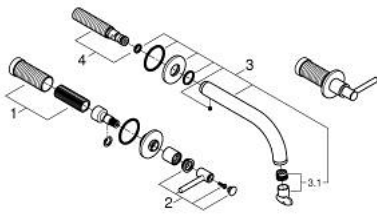

20 662 DL0 ATRIO 3-HOLE BASIN MIXER 1/2" M-SIZE

PRODUCT DESCRIPTION

- Colour: brushed warm sunset
- wall mounted
- for use with rough-in set 29 025 002
- headparts 1/2" - 90°
- GROHE LongLife finish
- GROHE EcoJoy - less water, perfect flow
- maximum flow rate (at 3 bar): 5 l/min
- centre distance 200 mm
- projection 180 mm
- with lever handles
- without roughing-in set 29 025 002 (please order separately)
- Sets of caps with "H" and "C" marking and without marking

20 662 DL0 **ATRIO 3-HOLE BASIN MIXER 1/2"**
M-SIZE

SPARE PARTS, November 2022 – now

- 1: Extension for spindle (Spare part-nr. 45988000)
- 2: Lever handles (Spare part-nr. 14216DL0)
- 3: Outlet (Spare part-nr. 101344DL00)
- 3.1: Flow straightener (Spare part-nr. 48408000)
- 4: Connection Nipple (Spare part-nr. 1013459990)