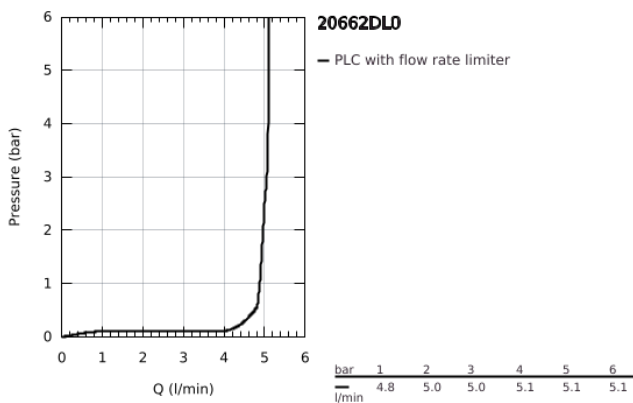

20 662 DL0 ATRIO 3-HOLE BASIN MIXER 1/2" M-SIZE

PRODUCT DESCRIPTION

- Colour: brushed warm sunset
- wall mounted
- for use with rough-in set 29 025 002
- headparts 1/2" - 90°
- GROHE LongLife finish
- GROHE EcoJoy - less water, perfect flow
- maximum flow rate (at 3 bar): 5 l/min
- centre distance 200 mm
- projection 180 mm
- with lever handles
- without roughing-in set 29 025 002 (please order separately)
- Sets of caps with "H" and "C" marking and without marking

20 662 DL0 **ATRIO 3-HOLE BASIN MIXER 1/2"**
M-SIZE

SPARE PARTS, November 2022 – now

- 1: Extension for spindle (Spare part-nr. 45988000)
- 2: Lever handles (Spare part-nr. 14216DL0)
- 3: Outlet (Spare part-nr. 101344DL00)
- 3.1: Flow straightener (Spare part-nr. 48408000)
- 4: Connection Nipple (Spare part-nr. 1013459990)