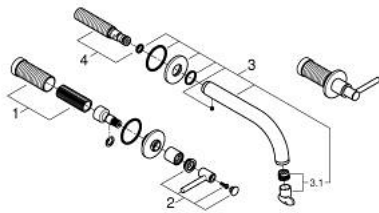

20 662 DA0 **ATRIO 3-HOLE BASIN MIXER 1/2"**
M-SIZE

PRODUCT DESCRIPTION

- Colour: warm sunset
- wall mounted
- for use with rough-in set 29 025 002
- headparts 1/2" - 90°
- GROHE LongLife finish
- GROHE EcoJoy - less water, perfect flow
- maximum flow rate (at 3 bar): 5 l/min
- centre distance 200 mm
- projection 180 mm
- with lever handles
- without roughing-in set 29 025 002 (please order separately)
- Sets of caps with "H" and "C" marking and without marking

20 662 DA0 **ATRIO 3-HOLE BASIN MIXER 1/2"**
M-SIZE

SPARE PARTS, October 2021 – now

- 1: Extension for spindle (Spare part-nr. 45988000)
- 2: Lever handles (Spare part-nr. 14216DA0)
- 3: Outlet (Spare part-nr. 101344DA00)
- 3.1: Flow straightener (Spare part-nr. 48408000)
- 4: Connection Nipple (Spare part-nr. 1013459990)