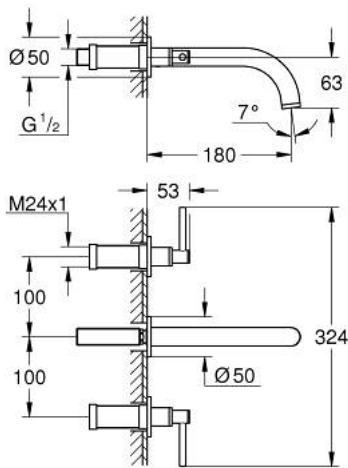

20 662 DA0 **ATRIO 3-HOLE BASIN MIXER 1/2"**
M-SIZE

PRODUCT DESCRIPTION

- Colour: warm sunset
- wall mounted
- for use with rough-in set 29 025 002
- headparts 1/2" - 90°
- GROHE LongLife finish
- GROHE EcoJoy - less water, perfect flow
- maximum flow rate (at 3 bar): 5 l/min
- centre distance 200 mm
- projection 180 mm
- with lever handles
- without roughing-in set 29 025 002 (please order separately)
- Sets of caps with "H" and "C" marking and without marking

20 662 DA0 **ATRIO 3-HOLE BASIN MIXER 1/2"**
M-SIZE

SPARE PARTS, October 2021 – now

- 1: Extension for spindle (Spare part-nr. 45988000)
- 2: Lever handles (Spare part-nr. 14216DA0)
- 3: Outlet (Spare part-nr. 101344DA00)
- 3.1: Flow straightener (Spare part-nr. 48408000)
- 4: Connection Nipple (Spare part-nr. 1013459990)