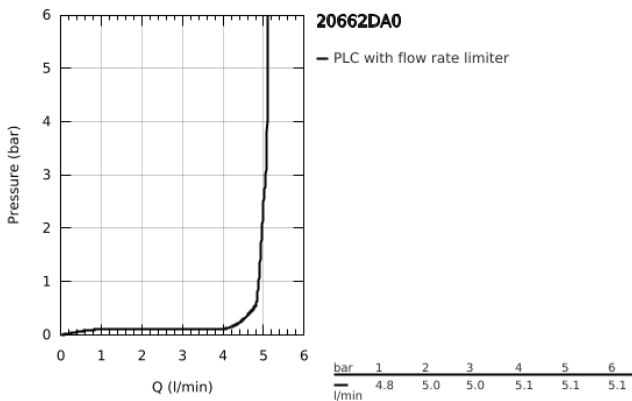

20 662 DA0 **ATRIO 3-HOLE BASIN MIXER 1/2"**
M-SIZE

PRODUCT DESCRIPTION

- Colour: warm sunset
- wall mounted
- for use with rough-in set 29 025 002
- headparts 1/2" - 90°
- GROHE LongLife finish
- GROHE EcoJoy - less water, perfect flow
- maximum flow rate (at 3 bar): 5 l/min
- centre distance 200 mm
- projection 180 mm
- with lever handles
- without roughing-in set 29 025 002 (please order separately)
- Sets of caps with "H" and "C" marking and without marking

20 662 DA0 **ATRIO 3-HOLE BASIN MIXER 1/2"**
M-SIZE

SPARE PARTS, October 2021 – now

- 1: Extension for spindle (Spare part-nr. 45988000)
- 2: Lever handles (Spare part-nr. 14216DA0)
- 3: Outlet (Spare part-nr. 101344DA00)
- 3.1: Flow straightener (Spare part-nr. 48408000)
- 4: Connection Nipple (Spare part-nr. 1013459990)