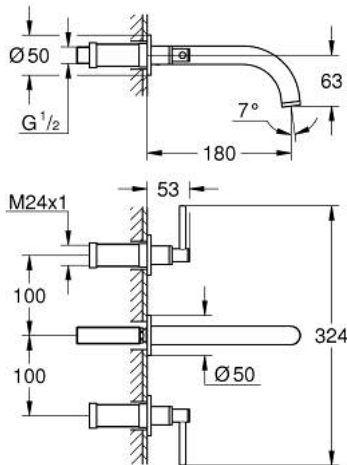

20 662 AL0 ATRIO 3-HOLE BASIN MIXER 1/2" M-SIZE

PRODUCT DESCRIPTION

- Colour: brushed hard graphite
- wall mounted
- for use with rough-in set 29 025 002
- headparts 1/2" - 90°
- GROHE LongLife finish
- GROHE EcoJoy - less water, perfect flow
- maximum flow rate (at 3 bar): 5 l/min
- centre distance 200 mm
- projection 180 mm
- with lever handles
- without roughing-in set 29 025 002 (please order separately)
- Sets of caps with "H" and "C" marking and without marking

20 662 AL0 ATRIO 3-HOLE BASIN MIXER 1/2" M-SIZE

SPARE PARTS, October 2021 – now

- 1: Extension for spindle (Spare part-nr. 45988000)
- 2: Lever handles (Spare part-nr. 14216AL0)
- 3: Outlet (Spare part-nr. 101344AL00)
- 3.1: Flow straightener (Spare part-nr. 48408000)
- 4: Connection Nipple (Spare part-nr. 1013459990)