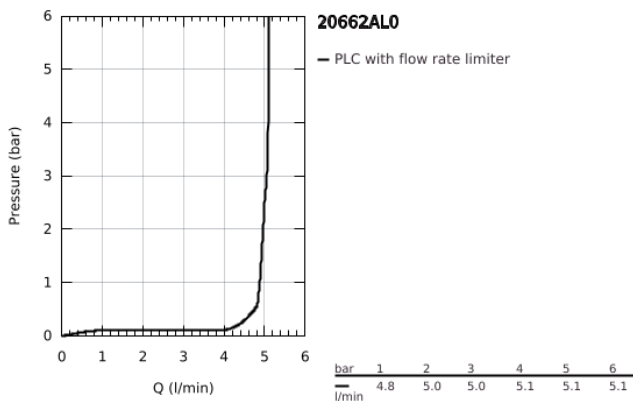

20 662 AL0 ATRIO 3-HOLE BASIN MIXER 1/2" M-SIZE

PRODUCT DESCRIPTION

- Colour: brushed hard graphite
- wall mounted
- for use with rough-in set 29 025 002
- headparts 1/2" - 90°
- GROHE LongLife finish
- GROHE EcoJoy - less water, perfect flow
- maximum flow rate (at 3 bar): 5 l/min
- centre distance 200 mm
- projection 180 mm
- with lever handles
- without roughing-in set 29 025 002 (please order separately)
- Sets of caps with "H" and "C" marking and without marking

20 662 AL0 ATRIO 3-HOLE BASIN MIXER 1/2" M-SIZE

SPARE PARTS, October 2021 – now

- 1: Extension for spindle (Spare part-nr. 45988000)
- 2: Lever handles (Spare part-nr. 14216AL0)
- 3: Outlet (Spare part-nr. 101344AL00)
- 3.1: Flow straightener (Spare part-nr. 48408000)
- 4: Connection Nipple (Spare part-nr. 1013459990)