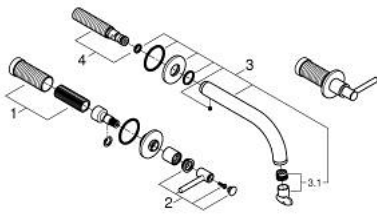

20 662 AL0 ATRIO 3-HOLE BASIN MIXER 1/2" M-SIZE

PRODUCT DESCRIPTION

- Colour: brushed hard graphite
- wall mounted
- for use with rough-in set 29 025 002
- headparts 1/2" - 90°
- GROHE LongLife finish
- GROHE EcoJoy - less water, perfect flow
- maximum flow rate (at 3 bar): 5 l/min
- centre distance 200 mm
- projection 180 mm
- with lever handles
- without roughing-in set 29 025 002 (please order separately)
- Sets of caps with "H" and "C" marking and without marking

20 662 AL0 ATRIO 3-HOLE BASIN MIXER 1/2" M-SIZE

SPARE PARTS, October 2021 – now

- 1: Extension for spindle (Spare part-nr. 45988000)
- 2: Lever handles (Spare part-nr. 14216AL0)
- 3: Outlet (Spare part-nr. 101344AL00)
- 3.1: Flow straightener (Spare part-nr. 48408000)
- 4: Connection Nipple (Spare part-nr. 1013459990)