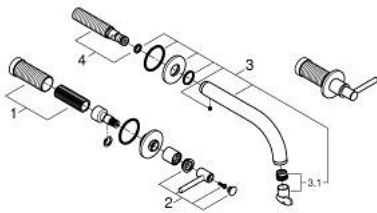

20 662 000 ATRIO 3-HOLE BASIN MIXER 1/2" M-SIZE

PRODUCT DESCRIPTION

- Colour: chrome
- wall mounted
- for use with rough-in set 29 025 002
- headparts 1/2" - 90°
- GROHE LongLife finish
- GROHE EcoJoy - less water, perfect flow
- maximum flow rate (at 3 bar): 5 l/min
- centre distance 200 mm
- projection 180 mm
- with lever handles
- without roughing-in set 29 025 002 (please order separately)
- Sets of caps with "H" and "C" marking and without marking

20 662 000 **ATRIO 3-HOLE BASIN MIXER 1/2"**
M-SIZE

SPARE PARTS, October 2021 – now

- 1: Extension for spindle (Spare part-nr. 45988000)
- 2: Lever handles (Spare part-nr. 14216000)
- 3: Outlet (Spare part-nr. 1013440000)
- 3.1: Flow straightener (Spare part-nr. 48408000)
- 4: Connection Nipple (Spare part-nr. 1013459990)