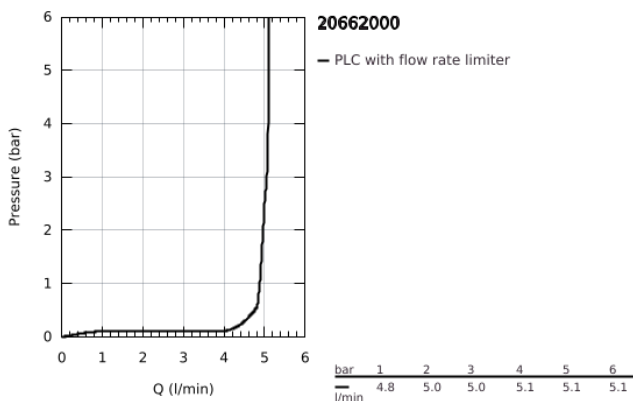

20 662 000 ATRIO 3-HOLE BASIN MIXER 1/2" M-SIZE

PRODUCT DESCRIPTION

- Colour: chrome
- wall mounted
- for use with rough-in set 29 025 002
- headparts 1/2" - 90°
- GROHE LongLife finish
- GROHE EcoJoy - less water, perfect flow
- maximum flow rate (at 3 bar): 5 l/min
- centre distance 200 mm
- projection 180 mm
- with lever handles
- without roughing-in set 29 025 002 (please order separately)
- Sets of caps with "H" and "C" marking and without marking

20 662 000 **ATRIO 3-HOLE BASIN MIXER 1/2"**
M-SIZE

SPARE PARTS, October 2021 – now

- 1: Extension for spindle (Spare part-nr. 45988000)
- 2: Lever handles (Spare part-nr. 14216000)
- 3: Outlet (Spare part-nr. 1013440000)
- 3.1: Flow straightener (Spare part-nr. 48408000)
- 4: Connection Nipple (Spare part-nr. 1013459990)