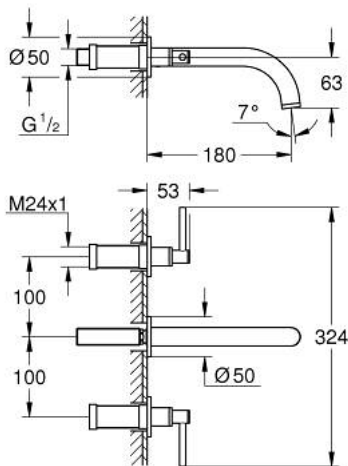

20 662 000 ATRIO 3-HOLE BASIN MIXER 1/2" M-SIZE

PRODUCT DESCRIPTION

- Colour: chrome
- wall mounted
- for use with rough-in set 29 025 002
- headparts 1/2" - 90°
- GROHE LongLife finish
- GROHE EcoJoy - less water, perfect flow
- maximum flow rate (at 3 bar): 5 l/min
- centre distance 200 mm
- projection 180 mm
- with lever handles
- without roughing-in set 29 025 002 (please order separately)
- Sets of caps with "H" and "C" marking and without marking

20 662 000 **ATRIO 3-HOLE BASIN MIXER 1/2"**
M-SIZE

SPARE PARTS, October 2021 – now

- 1: Extension for spindle (Spare part-nr. 45988000)
- 2: Lever handles (Spare part-nr. 14216000)
- 3: Outlet (Spare part-nr. 1013440000)
- 3.1: Flow straightener (Spare part-nr. 48408000)
- 4: Connection Nipple (Spare part-nr. 1013459990)