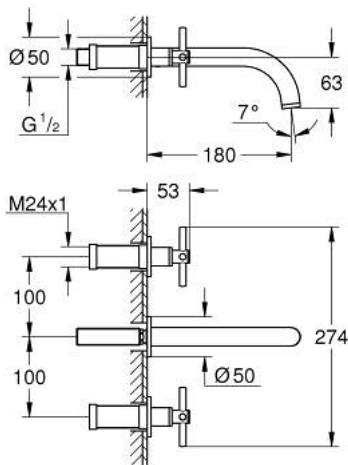

20 661 MS0 ATRIO 3-HOLE WASH-BASIN MIXER M-SIZE

PRODUCT DESCRIPTION

- Colour: satin steel
- wall mounted
- for use with rough-in set 29 025 002
- headparts 1/2" - 90°
- GROHE LongLife finish
- GROHE EcoJoy - less water, perfect flow
- maximum flow rate (at 3 bar): 5 l/min
- centre distance 200 mm
- projection 180 mm
- with cross handles
- without roughing-in set 29 025 002 (please order separately)
- Sets of caps with "H" and "C" marking and without marking

20 661 MS0 ATRIO 3-HOLE WASH-BASIN MIXER M-SIZE

SPARE PARTS, October 2022 – now

- 1: Extension for spindle (Spare part-nr. 45988000)
- 2: Cross handles (Spare part-nr. 14215MS0)
- 3: Outlet (Spare part-nr. 101344MS00)
- 3.1: Flow straightener (Spare part-nr. 48408000)
- 4: Connection Nipple (Spare part-nr. 1013459990)