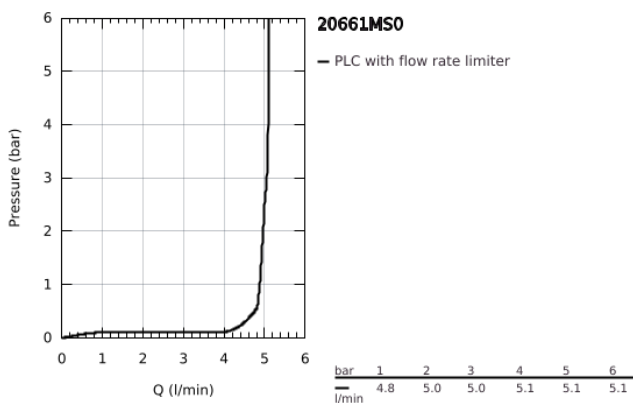

20 661 MS0 ATRIO 3-HOLE WASH-BASIN MIXER M-SIZE

PRODUCT DESCRIPTION

- Colour: satin steel
- wall mounted
- for use with rough-in set 29 025 002
- headparts 1/2" - 90°
- GROHE LongLife finish
- GROHE EcoJoy - less water, perfect flow
- maximum flow rate (at 3 bar): 5 l/min
- centre distance 200 mm
- projection 180 mm
- with cross handles
- without roughing-in set 29 025 002 (please order separately)
- Sets of caps with "H" and "C" marking and without marking

20 661 MS0 ATRIO 3-HOLE WASH-BASIN MIXER M-SIZE

SPARE PARTS, October 2022 – now

- 1: Extension for spindle (Spare part-nr. 45988000)
- 2: Cross handles (Spare part-nr. 14215MS0)
- 3: Outlet (Spare part-nr. 101344MS00)
- 3.1: Flow straightener (Spare part-nr. 48408000)
- 4: Connection Nipple (Spare part-nr. 1013459990)