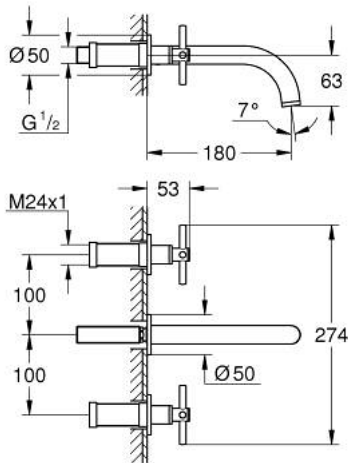

20 661 MG0 ATRIO 3-HOLE WASH-BASIN MIXER M-SIZE

PRODUCT DESCRIPTION

- Colour: satin graphite
- wall mounted
- for use with rough-in set 29 025 002
- headparts 1/2" - 90°
- GROHE LongLife finish
- GROHE EcoJoy - less water, perfect flow
- maximum flow rate (at 3 bar): 5 l/min
- centre distance 200 mm
- projection 180 mm
- with cross handles
- without roughing-in set 29 025 002 (please order separately)
- Sets of caps with "H" and "C" marking and without marking

20 661 MG0 ATRIO 3-HOLE WASH-BASIN MIXER M-SIZE

SPARE PARTS, October 2022 – now

- 1: Extension for spindle (Spare part-nr. 45988000)
- 2: Cross handles (Spare part-nr. 14215MG0)
- 3: Outlet (Spare part-nr. 101344MG00)
- 3.1: Flow straightener (Spare part-nr. 48408000)
- 4: Connection Nipple (Spare part-nr. 1013459990)