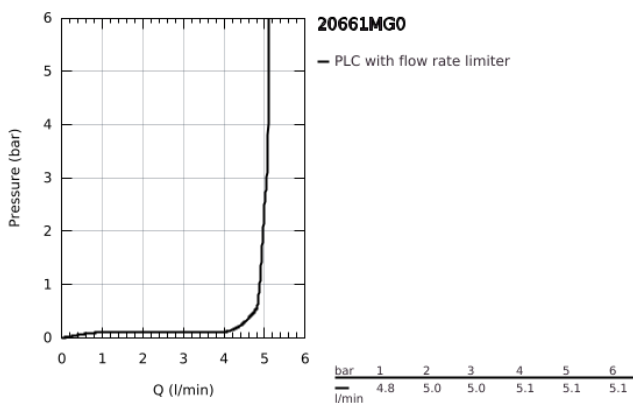

20 661 MG0 ATRIO 3-HOLE WASH-BASIN MIXER M-SIZE

PRODUCT DESCRIPTION

- Colour: satin graphite
- wall mounted
- for use with rough-in set 29 025 002
- headparts 1/2" - 90°
- GROHE LongLife finish
- GROHE EcoJoy - less water, perfect flow
- maximum flow rate (at 3 bar): 5 l/min
- centre distance 200 mm
- projection 180 mm
- with cross handles
- without roughing-in set 29 025 002 (please order separately)
- Sets of caps with "H" and "C" marking and without marking

20 661 MG0 ATRIO 3-HOLE WASH-BASIN MIXER M-SIZE

SPARE PARTS, October 2022 – now

- 1: Extension for spindle (Spare part-nr. 45988000)
- 2: Cross handles (Spare part-nr. 14215MG0)
- 3: Outlet (Spare part-nr. 101344MG00)
- 3.1: Flow straightener (Spare part-nr. 48408000)
- 4: Connection Nipple (Spare part-nr. 1013459990)