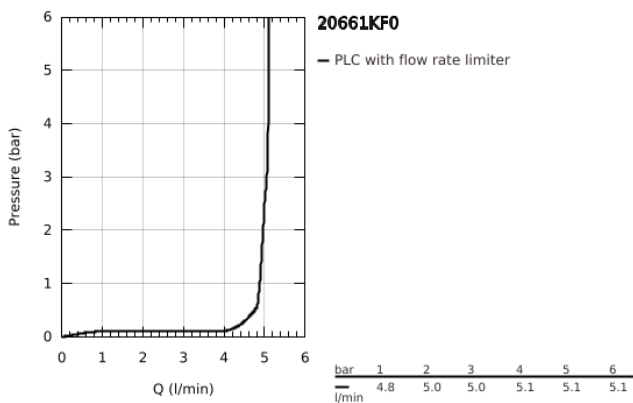

20 661 KF0 ATRIO 3-HOLE WASH-BASIN MIXER M-SIZE

PRODUCT DESCRIPTION

- Colour: phantom black
- wall mounted
- for use with rough-in set 29 025 002
- without concealed body
- headparts 1/2" - 90°
- GROHE EcoJoy - less water, perfect flow
- maximum flow rate (at 3 bar): 5 l/min
- centre distance 200 mm
- projection 180 mm
- with cross handles
- without roughing-in set 29 025 002 (please order separately)
- Sets of caps with "H" and "C" marking and without marking

20 661 KF0 ATRIO 3-HOLE WASH-BASIN MIXER M-SIZE

SPARE PARTS, January 2024 – now

- 1: Extension for spindle (Spare part-nr. 45988000)
- 2: Cross handles (Spare part-nr. 14215KF0)
- 3: Outlet (Spare part-nr. 101344KF00)
- 3.1: Flow straightener (Spare part-nr. 48408000)
- 4: Connection Nipple (Spare part-nr. 1013459990)