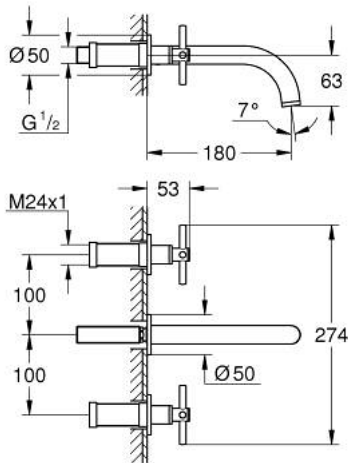

20 661 KF0 ATRIO 3-HOLE WASH-BASIN MIXER M-SIZE

PRODUCT DESCRIPTION

- Colour: phantom black
- wall mounted
- for use with rough-in set 29 025 002
- without concealed body
- headparts 1/2" - 90°
- GROHE EcoJoy - less water, perfect flow
- maximum flow rate (at 3 bar): 5 l/min
- centre distance 200 mm
- projection 180 mm
- with cross handles
- without roughing-in set 29 025 002 (please order separately)
- Sets of caps with "H" and "C" marking and without marking

20 661 KF0 ATRIO 3-HOLE WASH-BASIN MIXER M-SIZE

SPARE PARTS, January 2024 – now

- 1: Extension for spindle (Spare part-nr. 45988000)
- 2: Cross handles (Spare part-nr. 14215KF0)
- 3: Outlet (Spare part-nr. 101344KF00)
- 3.1: Flow straightener (Spare part-nr. 48408000)
- 4: Connection Nipple (Spare part-nr. 1013459990)