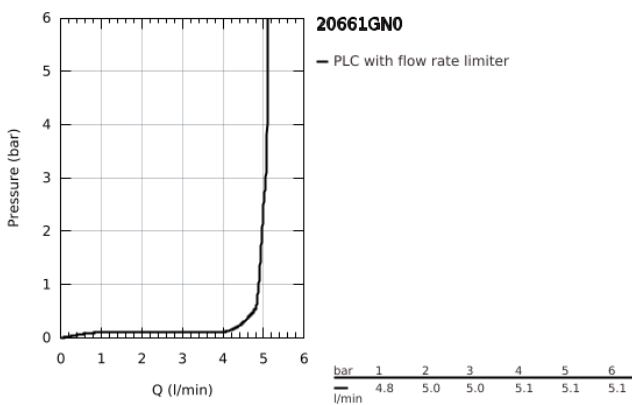

## 20 661 GN0 ATRIO 3-HOLE WASH-BASIN MIXER M-SIZE

### PRODUCT DESCRIPTION

- Colour: brushed cool sunrise
- wall mounted
- for use with rough-in set 29 025 002
- headparts 1/2" - 90°
- GROHE LongLife finish
- GROHE EcoJoy - less water, perfect flow
- maximum flow rate (at 3 bar): 5 l/min
- centre distance 200 mm
- projection 180 mm
- with cross handles
- without roughing-in set 29 025 002 (please order separately)
- Sets of caps with "H" and "C" marking and without marking