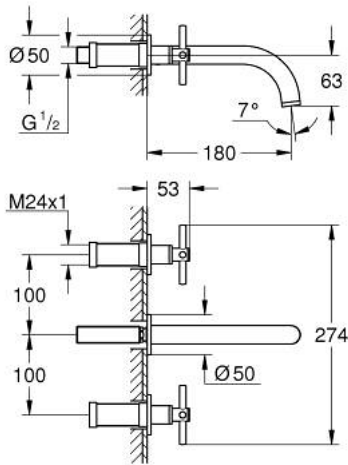

## 20 661 GN0 ATRIO 3-HOLE WASH-BASIN MIXER M-SIZE

### PRODUCT DESCRIPTION

- Colour: brushed cool sunrise
- wall mounted
- for use with rough-in set 29 025 002
- headparts 1/2" - 90°
- GROHE LongLife finish
- GROHE EcoJoy - less water, perfect flow
- maximum flow rate (at 3 bar): 5 l/min
- centre distance 200 mm
- projection 180 mm
- with cross handles
- without roughing-in set 29 025 002 (please order separately)
- Sets of caps with "H" and "C" marking and without marking

### SPARE PARTS, November 2022 – now

- 1: Extension for spindle (Spare part-nr. 45988000)
- 2: Cross handles (Spare part-nr. 14215GN0)
- 3: Outlet (Spare part-nr. 101344GN00)
- 3.1: Flow straightener (Spare part-nr. 48408000)
- 4: Connection Nipple (Spare part-nr. 1013459990)