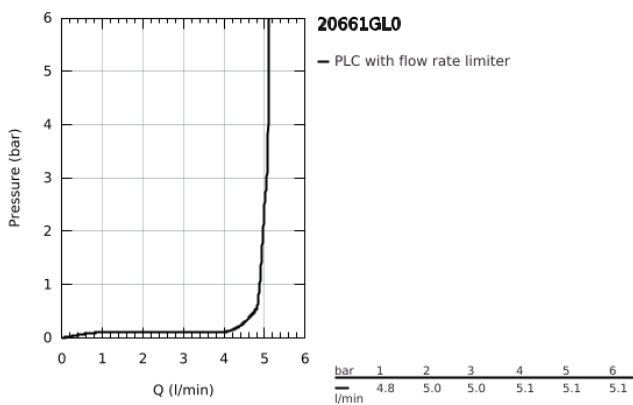

20 661 GL0 ATRIO 3-HOLE WASH-BASIN MIXER M-SIZE

PRODUCT DESCRIPTION

- Colour: cool sunrise
- wall mounted
- for use with rough-in set 29 025 002
- headparts 1/2" - 90°
- GROHE LongLife finish
- GROHE EcoJoy - less water, perfect flow
- maximum flow rate (at 3 bar): 5 l/min
- centre distance 200 mm
- projection 180 mm
- with cross handles
- without roughing-in set 29 025 002 (please order separately)
- Sets of caps with "H" and "C" marking and without marking

20 661 GL0 ATRIO 3-HOLE WASH-BASIN MIXER M-SIZE

SPARE PARTS, October 2021 – now

- 1: Extension for spindle (Spare part-nr. 45988000)
- 2: Cross handles (Spare part-nr. 14215GL0)
- 3: Outlet (Spare part-nr. 101344GL00)
- 3.1: Flow straightener (Spare part-nr. 48408000)
- 4: Connection Nipple (Spare part-nr. 1013459990)