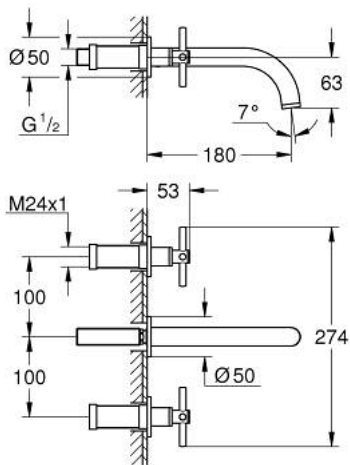

20 661 DL0 ATRIO 3-HOLE WASH-BASIN MIXER M-SIZE

PRODUCT DESCRIPTION

- Colour: brushed warm sunset
- wall mounted
- for use with rough-in set 29 025 002
- headparts 1/2" - 90°
- GROHE LongLife finish
- GROHE EcoJoy - less water, perfect flow
- maximum flow rate (at 3 bar): 5 l/min
- centre distance 200 mm
- projection 180 mm
- with cross handles
- without roughing-in set 29 025 002 (please order separately)
- Sets of caps with "H" and "C" marking and without marking

20 661 DL0 ATRIO 3-HOLE WASH-BASIN MIXER M-SIZE

SPARE PARTS, November 2022 – now

- 1: Extension for spindle (Spare part-nr. 45988000)
- 2: Cross handles (Spare part-nr. 14215DL0)
- 3: Outlet (Spare part-nr. 101344DL00)
- 3.1: Flow straightener (Spare part-nr. 48408000)
- 4: Connection Nipple (Spare part-nr. 1013459990)