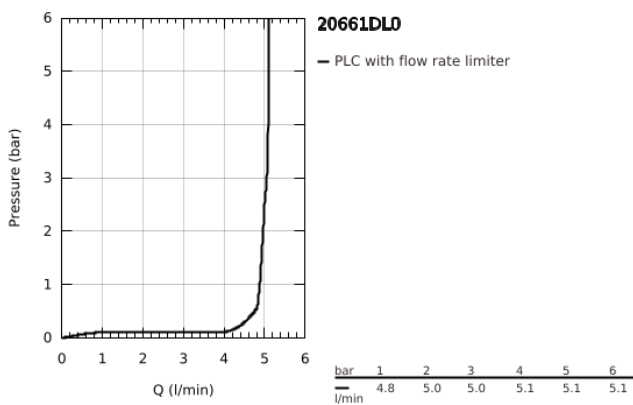

20 661 DL0 ATRIO 3-HOLE WASH-BASIN MIXER M-SIZE

PRODUCT DESCRIPTION

- Colour: brushed warm sunset
- wall mounted
- for use with rough-in set 29 025 002
- headparts 1/2" - 90°
- GROHE LongLife finish
- GROHE EcoJoy - less water, perfect flow
- maximum flow rate (at 3 bar): 5 l/min
- centre distance 200 mm
- projection 180 mm
- with cross handles
- without roughing-in set 29 025 002 (please order separately)
- Sets of caps with "H" and "C" marking and without marking

20 661 DL0 ATRIO 3-HOLE WASH-BASIN MIXER M-SIZE

SPARE PARTS, November 2022 – now

- 1: Extension for spindle (Spare part-nr. 45988000)
- 2: Cross handles (Spare part-nr. 14215DL0)
- 3: Outlet (Spare part-nr. 101344DL00)
- 3.1: Flow straightener (Spare part-nr. 48408000)
- 4: Connection Nipple (Spare part-nr. 1013459990)