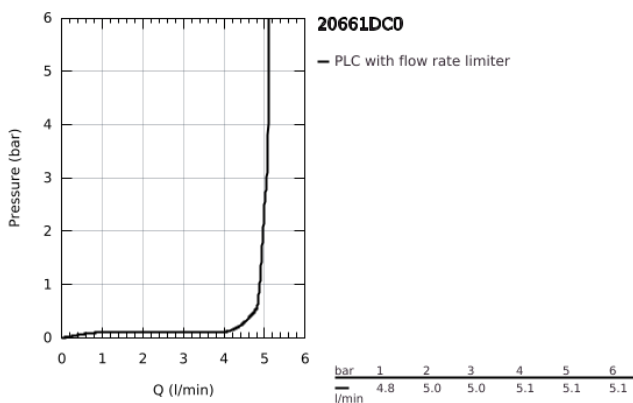

20 661 DC0 ATRIO 3-HOLE WASH-BASIN MIXER M-SIZE

PRODUCT DESCRIPTION

- Colour: supersteel
- wall mounted
- for use with rough-in set 29 025 002
- headparts 1/2" - 90°
- GROHE LongLife finish
- GROHE EcoJoy - less water, perfect flow
- maximum flow rate (at 3 bar): 5 l/min
- centre distance 200 mm
- projection 180 mm
- with cross handles
- without roughing-in set 29 025 002 (please order separately)
- Sets of caps with "H" and "C" marking and without marking

20 661 DC0 ATRIO 3-HOLE WASH-BASIN MIXER M-SIZE

SPARE PARTS, October 2021 – now

- 1: Extension for spindle (Spare part-nr. 45988000)
- 2: Cross handles (Spare part-nr. 14215DC0)
- 3: Outlet (Spare part-nr. 101344DC00)
- 3.1: Flow straightener (Spare part-nr. 48408000)
- 4: Connection Nipple (Spare part-nr. 1013459990)