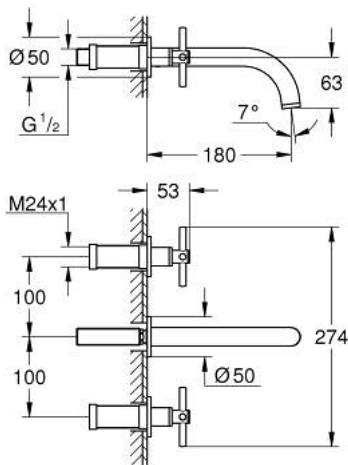

20 661 DC0 ATRIO 3-HOLE WASH-BASIN MIXER M-SIZE

PRODUCT DESCRIPTION

- Colour: supersteel
- wall mounted
- for use with rough-in set 29 025 002
- headparts 1/2" - 90°
- GROHE LongLife finish
- GROHE EcoJoy - less water, perfect flow
- maximum flow rate (at 3 bar): 5 l/min
- centre distance 200 mm
- projection 180 mm
- with cross handles
- without roughing-in set 29 025 002 (please order separately)
- Sets of caps with "H" and "C" marking and without marking

20 661 DC0 ATRIO 3-HOLE WASH-BASIN MIXER M-SIZE

SPARE PARTS, October 2021 – now

- 1: Extension for spindle (Spare part-nr. 45988000)
- 2: Cross handles (Spare part-nr. 14215DC0)
- 3: Outlet (Spare part-nr. 101344DC00)
- 3.1: Flow straightener (Spare part-nr. 48408000)
- 4: Connection Nipple (Spare part-nr. 1013459990)