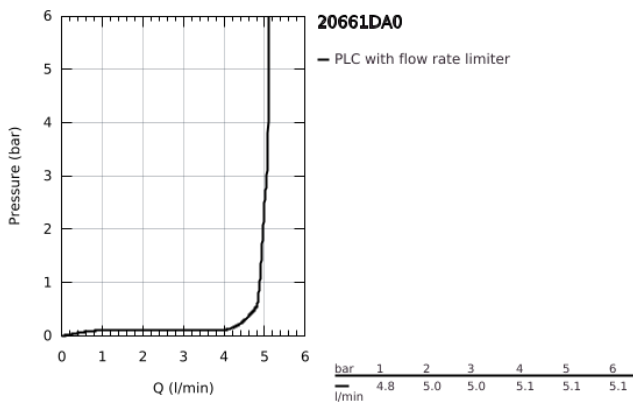

20 661 DA0 ATRIO 3-HOLE WASH-BASIN MIXER M-SIZE

PRODUCT DESCRIPTION

- Colour: warm sunset
- wall mounted
- for use with rough-in set 29 025 002
- headparts 1/2" - 90°
- GROHE LongLife finish
- GROHE EcoJoy - less water, perfect flow
- maximum flow rate (at 3 bar): 5 l/min
- centre distance 200 mm
- projection 180 mm
- with cross handles
- without roughing-in set 29 025 002 (please order separately)
- Sets of caps with "H" and "C" marking and without marking

20 661 DA0 ATRIO 3-HOLE WASH-BASIN MIXER M-SIZE

SPARE PARTS, October 2021 – now

- 1: Extension for spindle (Spare part-nr. 45988000)
- 2: Cross handles (Spare part-nr. 14215DA0)
- 3: Outlet (Spare part-nr. 101344DA00)
- 3.1: Flow straightener (Spare part-nr. 48408000)
- 4: Connection Nipple (Spare part-nr. 1013459990)