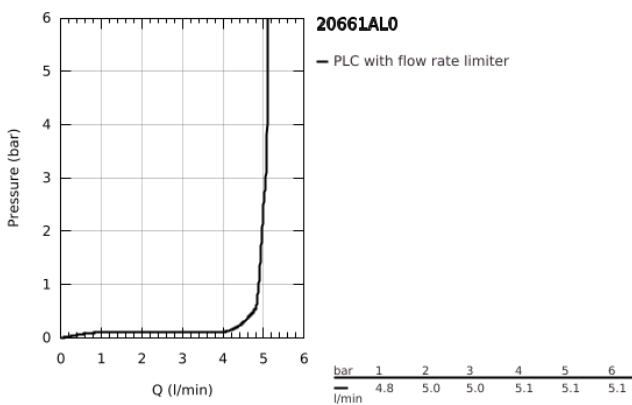

## 20 661 AL0 ATRIO 3-HOLE WASH-BASIN MIXER M-SIZE

### PRODUCT DESCRIPTION

- Colour: brushed hard graphite
- wall mounted
- for use with rough-in set 29 025 002
- headparts 1/2" - 90°
- GROHE LongLife finish
- GROHE EcoJoy - less water, perfect flow
- maximum flow rate (at 3 bar): 5 l/min
- centre distance 200 mm
- projection 180 mm
- with cross handles
- without roughing-in set 29 025 002 (please order separately)
- Sets of caps with "H" and "C" marking and without marking