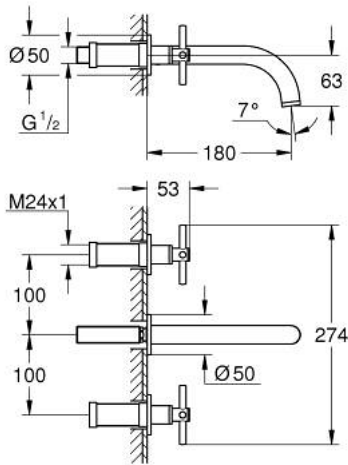

## 20 661 AL0 ATRIO 3-HOLE WASH-BASIN MIXER M-SIZE

### PRODUCT DESCRIPTION

- Colour: brushed hard graphite
- wall mounted
- for use with rough-in set 29 025 002
- headparts 1/2" - 90°
- GROHE LongLife finish
- GROHE EcoJoy - less water, perfect flow
- maximum flow rate (at 3 bar): 5 l/min
- centre distance 200 mm
- projection 180 mm
- with cross handles
- without roughing-in set 29 025 002 (please order separately)
- Sets of caps with "H" and "C" marking and without marking

### SPARE PARTS, October 2021 – now

- 1: Extension for spindle (Spare part-nr. 45988000)
- 2: Cross handles (Spare part-nr. 14215AL0)
- 3: Outlet (Spare part-nr. 101344AL00)
- 3.1: Flow straightener (Spare part-nr. 48408000)
- 4: Connection Nipple (Spare part-nr. 1013459990)