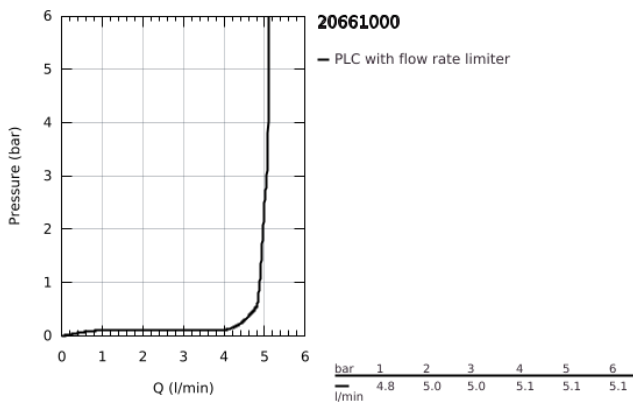

20 661 000 **ATRIO 3-HOLE WASH-BASIN MIXER**
M-SIZE

PRODUCT DESCRIPTION

- Colour: chrome
- wall mounted
- for use with rough-in set 29 025 002
- headparts 1/2" - 90°
- GROHE LongLife finish
- GROHE EcoJoy - less water, perfect flow
- maximum flow rate (at 3 bar): 5 l/min
- centre distance 200 mm
- projection 180 mm
- with cross handles
- without roughing-in set 29 025 002 (please order separately)
- Sets of caps with "H" and "C" marking and without marking

20 661 000 ATRIO 3-HOLE WASH-BASIN MIXER M-SIZE

SPARE PARTS, October 2021 – now

- 1: Extension for spindle (Spare part-nr. 45988000)
- 2: Cross handles (Spare part-nr. 14215000)
- 3: Outlet (Spare part-nr. 1013440000)
- 3.1: Flow straightener (Spare part-nr. 48408000)
- 4: Connection Nipple (Spare part-nr. 1013459990)