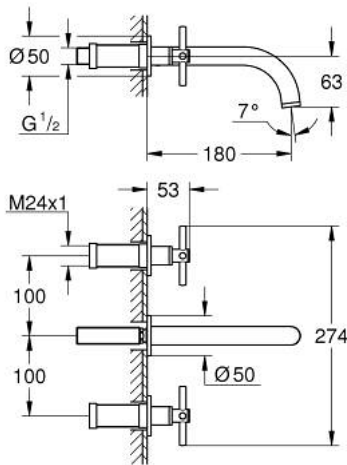

20 661 000 **ATRIO 3-HOLE WASH-BASIN MIXER**
M-SIZE

PRODUCT DESCRIPTION

- Colour: chrome
- wall mounted
- for use with rough-in set 29 025 002
- headparts 1/2" - 90°
- GROHE LongLife finish
- GROHE EcoJoy - less water, perfect flow
- maximum flow rate (at 3 bar): 5 l/min
- centre distance 200 mm
- projection 180 mm
- with cross handles
- without roughing-in set 29 025 002 (please order separately)
- Sets of caps with "H" and "C" marking and without marking

20 661 000 ATRIO 3-HOLE WASH-BASIN MIXER M-SIZE

SPARE PARTS, October 2021 – now

- 1: Extension for spindle (Spare part-nr. 45988000)
- 2: Cross handles (Spare part-nr. 14215000)
- 3: Outlet (Spare part-nr. 1013440000)
- 3.1: Flow straightener (Spare part-nr. 48408000)
- 4: Connection Nipple (Spare part-nr. 1013459990)