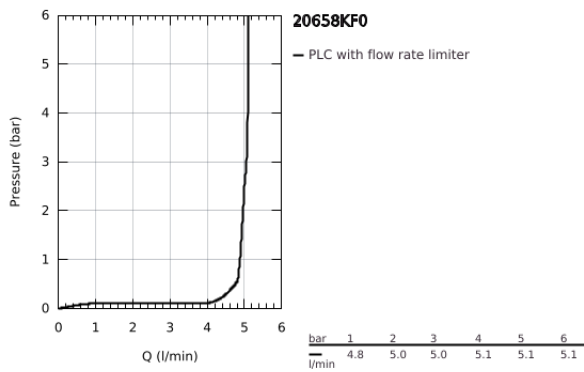

20 658 KF0 **ATRIO PILLAR TAP 1/2"**

**PRODUCT DESCRIPTION**

- Colour: phantom black
- headpart 1/2" - 90°
- GROHE EcoJoy - less water, perfect flow
- maximum flow rate (at 3 bar): 5 l/min
- mousseur

### SPARE PARTS, January 2024 – now

- 1: Lever handles (Spare part-nr. 14216KF0)
- 2: Ceramic headpart, 1/2" (Spare part-nr. 45882000)
- 2.1: O-ring Ø18,2 x Ø1,7 (Spare part-nr. 0392400M)
- 3: Shank mounting kit (Spare part-nr. 45004000)
- 4: Flow straightener (Spare part-nr. 48408000)
- 5: Coupling nut 1/2" (Spare part-nr. 1290100M)
- 5.1: Fibre seal dia. Ø18.5 x Ø12 x 2 (Spare part-nr. 0138900M)
- 6: Coupling nut 1/2" x 14.5 mm (Spare part-nr. 1290200M)\*