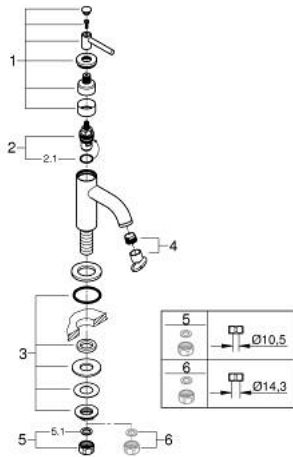

20 658 KF0 **ATRIO PILLAR TAP 1/2"**

**PRODUCT DESCRIPTION**

- Colour: phantom black
- headpart 1/2" - 90°
- GROHE EcoJoy - less water, perfect flow
- maximum flow rate (at 3 bar): 5 l/min
- mousseur

## 20 658 KF0 ATRIO PILLAR TAP 1/2"

### SPARE PARTS, January 2024 – now

- 1: Lever handles (Spare part-nr. 14216KF0)
- 2: Ceramic headpart, 1/2" (Spare part-nr. 45882000)
- 2.1: O-ring Ø18,2 x Ø1,7 (Spare part-nr. 0392400M)
- 3: Shank mounting kit (Spare part-nr. 45004000)
- 4: Flow straightener (Spare part-nr. 48408000)
- 5: Coupling nut 1/2" (Spare part-nr. 1290100M)
- 5.1: Fibre seal dia. Ø18.5 x Ø12 x 2 (Spare part-nr. 0138900M)
- 6: Coupling nut 1/2" x 14.5 mm (Spare part-nr. 1290200M)\*