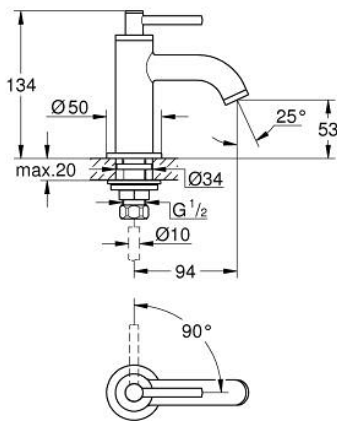

20 658 KF0 **ATRIO PILLAR TAP 1/2"**

**PRODUCT DESCRIPTION**

- Colour: phantom black
- headpart 1/2" - 90°
- GROHE EcoJoy - less water, perfect flow
- maximum flow rate (at 3 bar): 5 l/min
- mousseur

## 20 658 KF0 ATRIO PILLAR TAP 1/2"

### SPARE PARTS, January 2024 – now

- 1: Lever handles (Spare part-nr. 14216KF0)
- 2: Ceramic headpart, 1/2" (Spare part-nr. 45882000)
- 2.1: O-ring Ø18,2 x Ø1,7 (Spare part-nr. 0392400M)
- 3: Shank mounting kit (Spare part-nr. 45004000)
- 4: Flow straightener (Spare part-nr. 48408000)
- 5: Coupling nut 1/2" (Spare part-nr. 1290100M)
- 5.1: Fibre seal dia. Ø18.5 x Ø12 x 2 (Spare part-nr. 0138900M)
- 6: Coupling nut 1/2" x 14.5 mm (Spare part-nr. 1290200M)\*