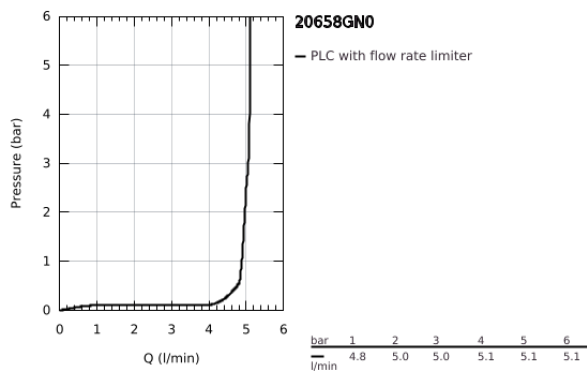

20 658 GN0 **ATRIO PILLAR TAP 1/2"**

PRODUCT DESCRIPTION

- Colour: brushed cool sunrise
- headpart 1/2" - 90°
- GROHE LongLife finish
- GROHE EcoJoy - less water, perfect flow
- maximum flow rate (at 3 bar): 5 l/min
- rapid installation system
- mousseur
- fixed spout
- with lever handle

20 658 GN0 ATRIO PILLAR TAP 1/2"

SPARE PARTS, November 2022 – now

- 1: Lever handles (Spare part-nr. 14216GN0)
- 2: Ceramic headpart, 1/2" (Spare part-nr. 45882000)
- 2.1: O-ring Ø18,2 x Ø1,7 (Spare part-nr. 0392400M)
- 3: Shank mounting kit (Spare part-nr. 45004000)
- 4: Flow straightener (Spare part-nr. 48408000)
- 5: Coupling nut 1/2" (Spare part-nr. 1290100M)
- 5.1: Fibre seal dia. Ø18.5 x Ø12 x 2 (Spare part-nr. 0138900M)
- 6: Coupling nut 1/2" x 14.5 mm (Spare part-nr. 1290200M)*