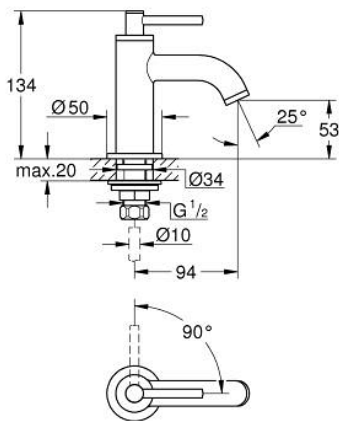

20 658 GN0 **ATRIO PILLAR TAP 1/2"**

PRODUCT DESCRIPTION

- Colour: brushed cool sunrise
- headpart 1/2" - 90°
- GROHE LongLife finish
- GROHE EcoJoy - less water, perfect flow
- maximum flow rate (at 3 bar): 5 l/min
- rapid installation system
- mousseur
- fixed spout
- with lever handle

20 658 GN0 ATRIO PILLAR TAP 1/2"

SPARE PARTS, November 2022 – now

- 1: Lever handles (Spare part-nr. 14216GN0)
- 2: Ceramic headpart, 1/2" (Spare part-nr. 45882000)
- 2.1: O-ring Ø18,2 x Ø1,7 (Spare part-nr. 0392400M)
- 3: Shank mounting kit (Spare part-nr. 45004000)
- 4: Flow straightener (Spare part-nr. 48408000)
- 5: Coupling nut 1/2" (Spare part-nr. 1290100M)
- 5.1: Fibre seal dia. Ø18.5 x Ø12 x 2 (Spare part-nr. 0138900M)
- 6: Coupling nut 1/2" x 14.5 mm (Spare part-nr. 1290200M)*