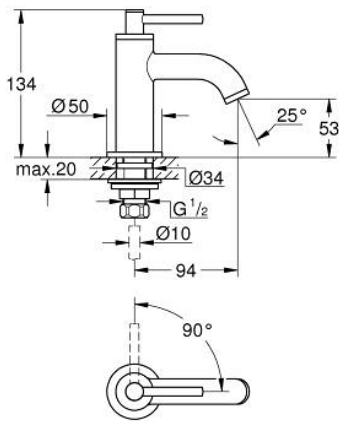

20 658 GL0 **ATRIO PILLAR TAP 1/2"**

PRODUCT DESCRIPTION

- Colour: cool sunrise
- headpart 1/2" - 90°
- GROHE LongLife finish
- GROHE EcoJoy - less water, perfect flow
- maximum flow rate (at 3 bar): 5 l/min
- rapid installation system
- mousseur
- fixed spout
- with lever handle

20 658 GL0 ATRIO PILLAR TAP 1/2"

SPARE PARTS, October 2021 – now

- 1: Lever handles (Spare part-nr. 14216GL0)
- 2: Ceramic headpart, 1/2" (Spare part-nr. 45882000)
- 2.1: O-ring Ø18,2 x Ø1,7 (Spare part-nr. 0392400M)
- 3: Shank mounting kit (Spare part-nr. 45004000)
- 4: Flow straightener (Spare part-nr. 48408000)
- 5: Coupling nut 1/2" (Spare part-nr. 1290100M)
- 5.1: Fibre seal dia. Ø18.5 x Ø12 x 2 (Spare part-nr. 0138900M)
- 6: Coupling nut 1/2" x 14.5 mm (Spare part-nr. 1290200M)*