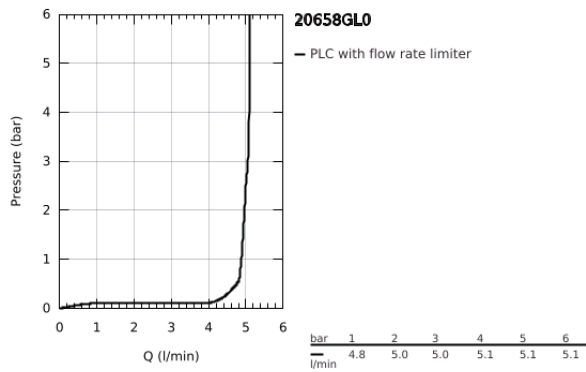

20 658 GL0 **ATRIO PILLAR TAP 1/2"**

PRODUCT DESCRIPTION

- Colour: cool sunrise
- headpart 1/2" - 90°
- GROHE LongLife finish
- GROHE EcoJoy - less water, perfect flow
- maximum flow rate (at 3 bar): 5 l/min
- rapid installation system
- mousseur
- fixed spout
- with lever handle

20 658 GL0 ATRIO PILLAR TAP 1/2"

SPARE PARTS, October 2021 – now

- 1: Lever handles (Spare part-nr. 14216GL0)
- 2: Ceramic headpart, 1/2" (Spare part-nr. 45882000)
- 2.1: O-ring Ø18,2 x Ø1,7 (Spare part-nr. 0392400M)
- 3: Shank mounting kit (Spare part-nr. 45004000)
- 4: Flow straightener (Spare part-nr. 48408000)
- 5: Coupling nut 1/2" (Spare part-nr. 1290100M)
- 5.1: Fibre seal dia. Ø18.5 x Ø12 x 2 (Spare part-nr. 0138900M)
- 6: Coupling nut 1/2" x 14.5 mm (Spare part-nr. 1290200M)*