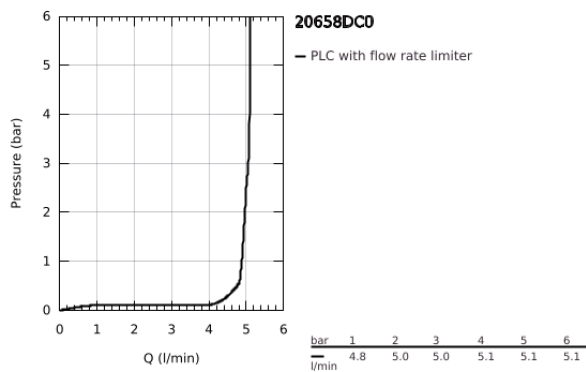

20 658 DC0 **ATRIO PILLAR TAP 1/2"**

PRODUCT DESCRIPTION

- Colour: supersteel
- headpart 1/2" - 90°
- GROHE LongLife finish
- GROHE EcoJoy 5.7 l/min laminar mousseur
- rapid installation system
- mousseur
- fixed spout
- with lever handle
- maximum flow rate (at 3 bar): 5 l/min
- GROHE EcoJoy - less water, perfect flow

20 658 DC0 ATRIO PILLAR TAP 1/2"

SPARE PARTS, October 2021 – now

- 1: Lever handles (Spare part-nr. 14216DC0)
- 2: Ceramic headpart, 1/2" (Spare part-nr. 45882000)
- 2.1: O-ring Ø18,2 x Ø1,7 (Spare part-nr. 0392400M)
- 3: Shank mounting kit (Spare part-nr. 45004000)
- 4: Flow straightener (Spare part-nr. 48408000)
- 5: Coupling nut 1/2" (Spare part-nr. 1290100M)
- 5.1: Fibre seal dia. Ø18.5 x Ø12 x 2 (Spare part-nr. 0138900M)
- 6: Coupling nut 1/2" x 14.5 mm (Spare part-nr. 1290200M)*