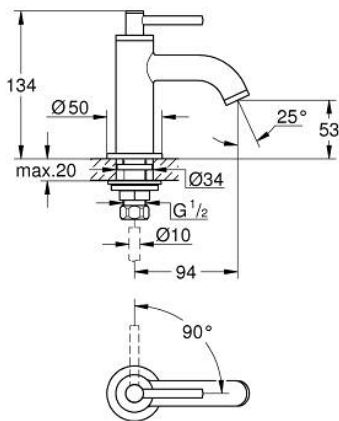

20 658 DC0 **ATRIO PILLAR TAP 1/2"**

PRODUCT DESCRIPTION

- Colour: supersteel
- headpart 1/2" - 90°
- GROHE LongLife finish
- GROHE EcoJoy 5.7 l/min laminar mousseur
- rapid installation system
- mousseur
- fixed spout
- with lever handle
- maximum flow rate (at 3 bar): 5 l/min
- GROHE EcoJoy - less water, perfect flow

20 658 DC0 ATRIO PILLAR TAP 1/2"

SPARE PARTS, October 2021 – now

- 1: Lever handles (Spare part-nr. 14216DC0)
- 2: Ceramic headpart, 1/2" (Spare part-nr. 45882000)
- 2.1: O-ring Ø18,2 x Ø1,7 (Spare part-nr. 0392400M)
- 3: Shank mounting kit (Spare part-nr. 45004000)
- 4: Flow straightener (Spare part-nr. 48408000)
- 5: Coupling nut 1/2" (Spare part-nr. 1290100M)
- 5.1: Fibre seal dia. Ø18.5 x Ø12 x 2 (Spare part-nr. 0138900M)
- 6: Coupling nut 1/2" x 14.5 mm (Spare part-nr. 1290200M)*