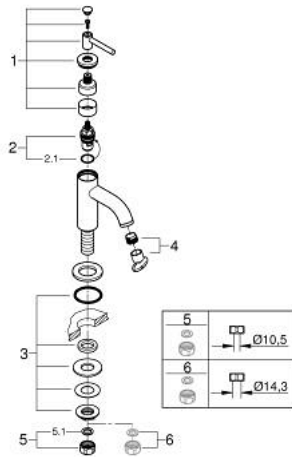

20 658 DA0 ATRIO PILLAR TAP 1/2"

PRODUCT DESCRIPTION

- Colour: warm sunset
- headpart 1/2" - 90°
- GROHE LongLife finish
- GROHE EcoJoy - less water, perfect flow
- maximum flow rate (at 3 bar): 5 l/min
- rapid installation system
- mousseur
- fixed spout
- with lever handle

20 658 DA0 ATRIO PILLAR TAP 1/2"

SPARE PARTS, October 2021 – now

- 1: Lever handles (Spare part-nr. 14216DA0)
- 2: Ceramic headpart, 1/2" (Spare part-nr. 45882000)
- 2.1: O-ring Ø18,2 x Ø1,7 (Spare part-nr. 0392400M)
- 3: Shank mounting kit (Spare part-nr. 45004000)
- 4: Flow straightener (Spare part-nr. 48408000)
- 5: Coupling nut 1/2" (Spare part-nr. 1290100M)
- 5.1: Fibre seal dia. Ø18.5 x Ø12 x 2 (Spare part-nr. 0138900M)
- 6: Coupling nut 1/2" x 14.5 mm (Spare part-nr. 1290200M)*