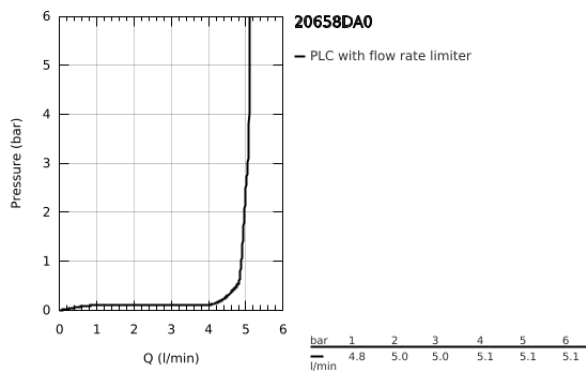

20 658 DA0 ATRIO PILLAR TAP 1/2"

PRODUCT DESCRIPTION

- Colour: warm sunset
- headpart 1/2" - 90°
- GROHE LongLife finish
- GROHE EcoJoy - less water, perfect flow
- maximum flow rate (at 3 bar): 5 l/min
- rapid installation system
- mousseur
- fixed spout
- with lever handle

20 658 DA0 ATRIO PILLAR TAP 1/2"

SPARE PARTS, October 2021 – now

- 1: Lever handles (Spare part-nr. 14216DA0)
- 2: Ceramic headpart, 1/2" (Spare part-nr. 45882000)
- 2.1: O-ring Ø18,2 x Ø1,7 (Spare part-nr. 0392400M)
- 3: Shank mounting kit (Spare part-nr. 45004000)
- 4: Flow straightener (Spare part-nr. 48408000)
- 5: Coupling nut 1/2" (Spare part-nr. 1290100M)
- 5.1: Fibre seal dia. Ø18.5 x Ø12 x 2 (Spare part-nr. 0138900M)
- 6: Coupling nut 1/2" x 14.5 mm (Spare part-nr. 1290200M)*