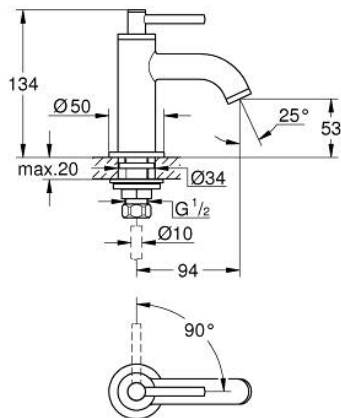

20 658 DA0 ATRIO PILLAR TAP 1/2"

PRODUCT DESCRIPTION

- Colour: warm sunset
- headpart 1/2" - 90°
- GROHE LongLife finish
- GROHE EcoJoy - less water, perfect flow
- maximum flow rate (at 3 bar): 5 l/min
- rapid installation system
- mousseur
- fixed spout
- with lever handle

20 658 DA0 ATRIO PILLAR TAP 1/2"

SPARE PARTS, October 2021 – now

- 1: Lever handles (Spare part-nr. 14216DA0)
- 2: Ceramic headpart, 1/2" (Spare part-nr. 45882000)
- 2.1: O-ring Ø18,2 x Ø1,7 (Spare part-nr. 0392400M)
- 3: Shank mounting kit (Spare part-nr. 45004000)
- 4: Flow straightener (Spare part-nr. 48408000)
- 5: Coupling nut 1/2" (Spare part-nr. 1290100M)
- 5.1: Fibre seal dia. Ø18.5 x Ø12 x 2 (Spare part-nr. 0138900M)
- 6: Coupling nut 1/2" x 14.5 mm (Spare part-nr. 1290200M)*