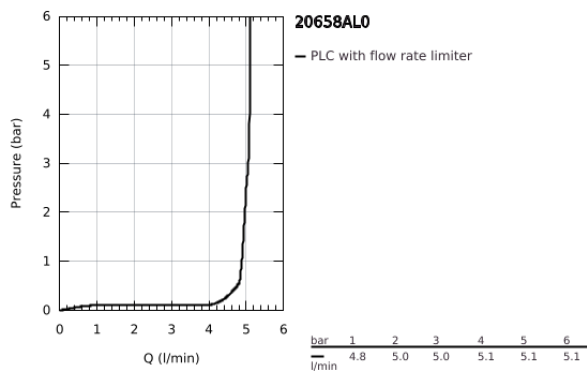

20 658 AL0 **ATRIO PILLAR TAP 1/2"**

PRODUCT DESCRIPTION

- Colour: brushed hard graphite
- headpart 1/2" - 90°
- GROHE LongLife finish
- GROHE EcoJoy - less water, perfect flow
- maximum flow rate (at 3 bar): 5 l/min
- rapid installation system
- mousseur
- fixed spout
- with lever handle

20 658 AL0 ATRIO PILLAR TAP 1/2"

SPARE PARTS, October 2021 – now

- 1: Lever handles (Spare part-nr. 14216AL0)
- 2: Ceramic headpart, 1/2" (Spare part-nr. 45882000)
- 2.1: O-ring Ø18,2 x Ø1,7 (Spare part-nr. 0392400M)
- 3: Shank mounting kit (Spare part-nr. 45004000)
- 4: Flow straightener (Spare part-nr. 48408000)
- 5: Coupling nut 1/2" (Spare part-nr. 1290100M)
- 5.1: Fibre seal dia. Ø18.5 x Ø12 x 2 (Spare part-nr. 0138900M)
- 6: Coupling nut 1/2" x 14.5 mm (Spare part-nr. 1290200M)*