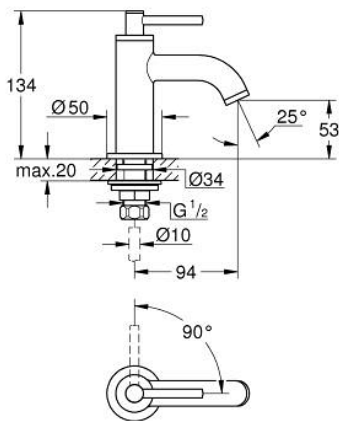

20 658 AL0 **ATRIO PILLAR TAP 1/2"**

PRODUCT DESCRIPTION

- Colour: brushed hard graphite
- headpart 1/2" - 90°
- GROHE LongLife finish
- GROHE EcoJoy - less water, perfect flow
- maximum flow rate (at 3 bar): 5 l/min
- rapid installation system
- mousseur
- fixed spout
- with lever handle

20 658 AL0 ATRIO PILLAR TAP 1/2"

SPARE PARTS, October 2021 – now

- 1: Lever handles (Spare part-nr. 14216AL0)
- 2: Ceramic headpart, 1/2" (Spare part-nr. 45882000)
- 2.1: O-ring Ø18,2 x Ø1,7 (Spare part-nr. 0392400M)
- 3: Shank mounting kit (Spare part-nr. 45004000)
- 4: Flow straightener (Spare part-nr. 48408000)
- 5: Coupling nut 1/2" (Spare part-nr. 1290100M)
- 5.1: Fibre seal dia. Ø18.5 x Ø12 x 2 (Spare part-nr. 0138900M)
- 6: Coupling nut 1/2" x 14.5 mm (Spare part-nr. 1290200M)*