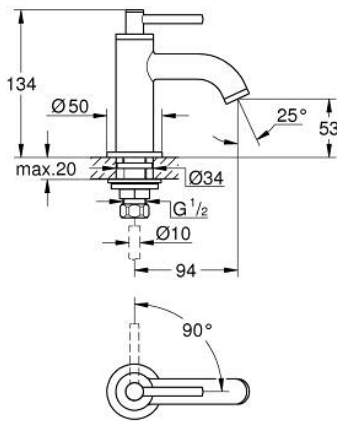

20 658 000 **ATRIO PILLAR TAP 1/2"**

**PRODUCT DESCRIPTION**

- Colour: chrome
- headpart 1/2" - 90°
- GROHE LongLife finish
- GROHE EcoJoy - less water, perfect flow
- maximum flow rate (at 3 bar): 5 l/min
- mousseur

## 20 658 000 ATRIO PILLAR TAP 1/2"

### SPARE PARTS, October 2021 – now

- 1: Lever handles (Spare part-nr. 14216000)
- 2: Ceramic headpart, 1/2" (Spare part-nr. 45882000)
- 2.1: O-ring Ø18,2 x Ø1,7 (Spare part-nr. 0392400M)
- 3: Shank mounting kit (Spare part-nr. 45004000)
- 4: Flow straightener (Spare part-nr. 48408000)
- 5: Coupling nut 1/2" (Spare part-nr. 1290100M)
- 5.1: Fibre seal dia. Ø18.5 x Ø12 x 2 (Spare part-nr. 0138900M)
- 6: Coupling nut 1/2" x 14.5 mm (Spare part-nr. 1290200M)\*