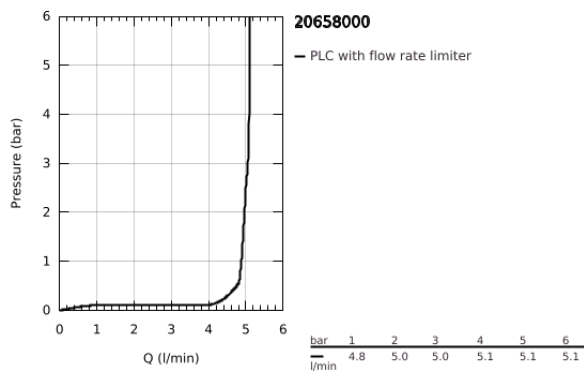

20 658 000 **ATRIO PILLAR TAP 1/2"**

**PRODUCT DESCRIPTION**

- Colour: chrome
- headpart 1/2" - 90°
- GROHE LongLife finish
- GROHE EcoJoy - less water, perfect flow
- maximum flow rate (at 3 bar): 5 l/min
- mousseur

### SPARE PARTS, October 2021 – now

- 1: Lever handles (Spare part-nr. 14216000)
- 2: Ceramic headpart, 1/2" (Spare part-nr. 45882000)
- 2.1: O-ring Ø18,2 x Ø1,7 (Spare part-nr. 0392400M)
- 3: Shank mounting kit (Spare part-nr. 45004000)
- 4: Flow straightener (Spare part-nr. 48408000)
- 5: Coupling nut 1/2" (Spare part-nr. 1290100M)
- 5.1: Fibre seal dia. Ø18.5 x Ø12 x 2 (Spare part-nr. 0138900M)
- 6: Coupling nut 1/2" x 14.5 mm (Spare part-nr. 1290200M)\*