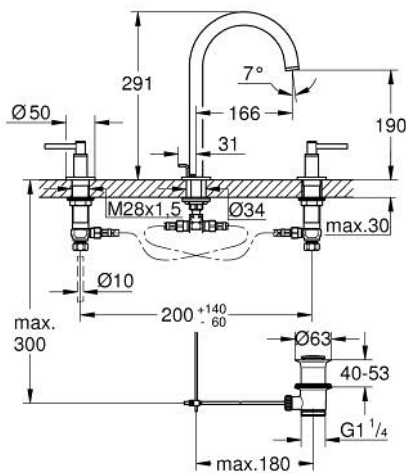

20 649 MS0 ATRIO 3-HOLE BASIN MIXER 1/2" L-SIZE

PRODUCT DESCRIPTION

- Colour: satin steel
- ceramic headparts 1/2", 90°
- GROHE LongLife finish
- GROHE EcoJoy - less water, perfect flow
- maximum flow rate (at 3 bar): 5 l/min
- swivel tubular spout with mousseur and stop limiter
- adjustable swivel area 0° / 150° / 360°
- pop-up waste set 1 1/4"
- flexible connection hoses between spout and side valves
- with lever handles
- Sets of caps with "H" and "C" marking and without marking

20 649 MS0 ATRIO 3-HOLE BASIN MIXER 1/2" L-SIZE

SPARE PARTS, October 2022 – now

- 1: Lever handles (Spare part-nr. 14216MS0)
- 2: Ceramic headpart, 1/2" (Spare part-nr. 45882000)
- 2.1: O-ring Ø18,2 x Ø1,7 (Spare part-nr. 0392400M)
- 3: Ceramic headpart, 1/2" (Spare part-nr. 45883000)
- 3.1: O-ring Ø18,2 x Ø1,7 (Spare part-nr. 0392400M)
- 4: Coupling nut 1/2" (Spare part-nr. 1290100M)
- 4.1: Fibre seal dia. Ø18,5 x Ø12 x 2 (Spare part-nr. 0138900M)
- 5: Outlet (Spare part-nr. 101298MS00)
- 5.1: Flow straightener (Spare part-nr. 48408000)
- 5.2: Safety ring (Spare part-nr. 4826600M)
- 5.3: Sealing washer (Spare part-nr. 0128500M)
- 6: Pop-up rod (Spare part-nr. 65196MS0)
- 7: Fixing clamp (Spare part-nr. 6554100M)
- 8: Flexible connection hose (Spare part-nr. 45704000)
- 9: Waste set 1 1/4" (Spare part-nr. 28910MS0)
- 9.1: Plug (Spare part-nr. 07182MS0)
- 9.2: Eccentric rod (Spare part-nr. 07052000)
- 10: Coupling nut 1/2" x 14.5 mm (Spare part-nr. 1290200M)*
- 11: Eccentric rod (Spare part-nr. 07341000)*