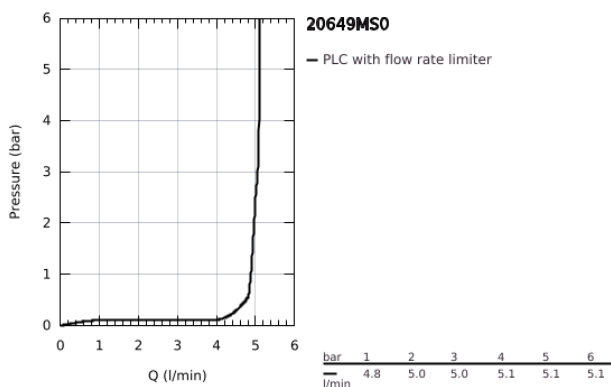

20 649 MS0 ATRIO 3-HOLE BASIN MIXER 1/2" L-SIZE

PRODUCT DESCRIPTION

- Colour: satin steel
- ceramic headparts 1/2", 90°
- GROHE LongLife finish
- GROHE EcoJoy - less water, perfect flow
- maximum flow rate (at 3 bar): 5 l/min
- swivel tubular spout with mousseur and stop limiter
- adjustable swivel area 0° / 150° / 360°
- pop-up waste set 1 1/4"
- flexible connection hoses between spout and side valves
- with lever handles
- Sets of caps with "H" and "C" marking and without marking

20 649 MS0 ATRIO 3-HOLE BASIN MIXER 1/2" L-SIZE

SPARE PARTS, October 2022 – now

- 1: Lever handles (Spare part-nr. 14216MS0)
- 2: Ceramic headpart, 1/2" (Spare part-nr. 45882000)
- 2.1: O-ring Ø18,2 x Ø1,7 (Spare part-nr. 0392400M)
- 3: Ceramic headpart, 1/2" (Spare part-nr. 45883000)
- 3.1: O-ring Ø18,2 x Ø1,7 (Spare part-nr. 0392400M)
- 4: Coupling nut 1/2" (Spare part-nr. 1290100M)
- 4.1: Fibre seal dia. Ø18,5 x Ø12 x 2 (Spare part-nr. 0138900M)
- 5: Outlet (Spare part-nr. 101298MS00)
- 5.1: Flow straightener (Spare part-nr. 48408000)
- 5.2: Safety ring (Spare part-nr. 4826600M)
- 5.3: Sealing washer (Spare part-nr. 0128500M)
- 6: Pop-up rod (Spare part-nr. 65196MS0)
- 7: Fixing clamp (Spare part-nr. 6554100M)
- 8: Flexible connection hose (Spare part-nr. 45704000)
- 9: Waste set 1 1/4" (Spare part-nr. 28910MS0)
- 9.1: Plug (Spare part-nr. 07182MS0)
- 9.2: Eccentric rod (Spare part-nr. 07052000)
- 10: Coupling nut 1/2" x 14.5 mm (Spare part-nr. 1290200M)*
- 11: Eccentric rod (Spare part-nr. 07341000)*