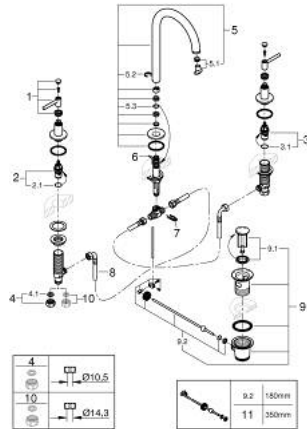

20 649 MS0 ATRIO 3-HOLE BASIN MIXER 1/2" L-SIZE

PRODUCT DESCRIPTION

- Colour: satin steel
- ceramic headparts 1/2", 90°
- GROHE LongLife finish
- GROHE EcoJoy - less water, perfect flow
- maximum flow rate (at 3 bar): 5 l/min
- swivel tubular spout with mousseur and stop limiter
- adjustable swivel area 0° / 150° / 360°
- pop-up waste set 1 1/4"
- flexible connection hoses between spout and side valves
- with lever handles
- Sets of caps with "H" and "C" marking and without marking

20 649 MS0 ATRIO 3-HOLE BASIN MIXER 1/2" L-SIZE

SPARE PARTS, October 2022 – now

- 1: Lever handles (Spare part-nr. 14216MS0)
- 2: Ceramic headpart, 1/2" (Spare part-nr. 45882000)
- 2.1: O-ring Ø18,2 x Ø1,7 (Spare part-nr. 0392400M)
- 3: Ceramic headpart, 1/2" (Spare part-nr. 45883000)
- 3.1: O-ring Ø18,2 x Ø1,7 (Spare part-nr. 0392400M)
- 4: Coupling nut 1/2" (Spare part-nr. 1290100M)
- 4.1: Fibre seal dia. Ø18,5 x Ø12 x 2 (Spare part-nr. 0138900M)
- 5: Outlet (Spare part-nr. 101298MS00)
- 5.1: Flow straightener (Spare part-nr. 48408000)
- 5.2: Safety ring (Spare part-nr. 4826600M)
- 5.3: Sealing washer (Spare part-nr. 0128500M)
- 6: Pop-up rod (Spare part-nr. 65196MS0)
- 7: Fixing clamp (Spare part-nr. 6554100M)
- 8: Flexible connection hose (Spare part-nr. 45704000)
- 9: Waste set 1 1/4" (Spare part-nr. 28910MS0)
- 9.1: Plug (Spare part-nr. 07182MS0)
- 9.2: Eccentric rod (Spare part-nr. 07052000)
- 10: Coupling nut 1/2" x 14.5 mm (Spare part-nr. 1290200M)*
- 11: Eccentric rod (Spare part-nr. 07341000)*