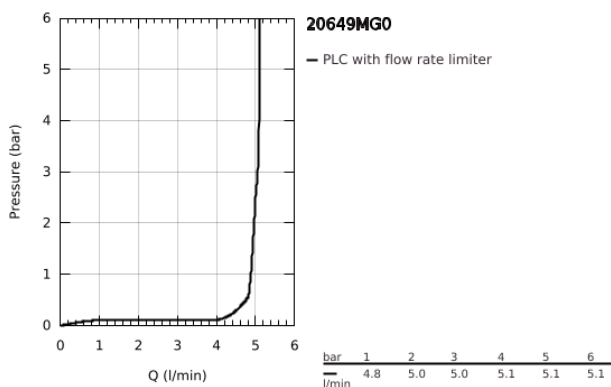

20 649 MG0 **ATRIO 3-HOLE BASIN MIXER 1/2"**
L-SIZE

PRODUCT DESCRIPTION

- Colour: satin graphite
- ceramic headparts 1/2", 90°
- GROHE LongLife finish
- GROHE EcoJoy - less water, perfect flow
- maximum flow rate (at 3 bar): 5 l/min
- swivel tubular spout with mousseur and stop limiter
- adjustable swivel area 0° / 150° / 360°
- pop-up waste set 1 1/4"
- flexible connection hoses between spout and side valves
- with lever handles
- Sets of caps with "H" and "C" marking and without marking

20 649 MG0 ATRIO 3-HOLE BASIN MIXER 1/2" L-SIZE

SPARE PARTS, October 2022 – now

- 1: Lever handles (Spare part-nr. 14216MG0)
- 2: Ceramic headpart, 1/2" (Spare part-nr. 45882000)
- 2.1: O-ring Ø18,2 x Ø1,7 (Spare part-nr. 0392400M)
- 3: Ceramic headpart, 1/2" (Spare part-nr. 45883000)
- 3.1: O-ring Ø18,2 x Ø1,7 (Spare part-nr. 0392400M)
- 4: Coupling nut 1/2" (Spare part-nr. 1290100M)
- 4.1: Fibre seal dia. Ø18,5 x Ø12 x 2 (Spare part-nr. 0138900M)
- 5: Outlet (Spare part-nr. 101298MG00)
- 5.1: Flow straightener (Spare part-nr. 48408000)
- 5.2: Safety ring (Spare part-nr. 4826600M)
- 5.3: Sealing washer (Spare part-nr. 0128500M)
- 6: Pop-up rod (Spare part-nr. 65196MG0)
- 7: Fixing clamp (Spare part-nr. 6554100M)
- 8: Flexible connection hose (Spare part-nr. 45704000)
- 9: Waste set 1 1/4" (Spare part-nr. 28910MG0)
- 9.1: Plug (Spare part-nr. 07182MG0)
- 9.2: Eccentric rod (Spare part-nr. 07052000)
- 10: Coupling nut 1/2" x 14.5 mm (Spare part-nr. 1290200M)*
- 11: Eccentric rod (Spare part-nr. 07341000)*