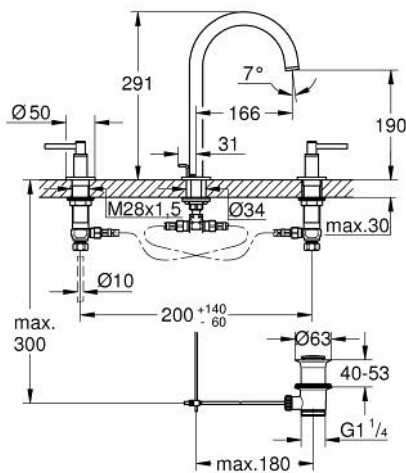

20 649 MG0 **ATRIO 3-HOLE BASIN MIXER 1/2"**
L-SIZE

PRODUCT DESCRIPTION

- Colour: satin graphite
- ceramic headparts 1/2", 90°
- GROHE LongLife finish
- GROHE EcoJoy - less water, perfect flow
- maximum flow rate (at 3 bar): 5 l/min
- swivel tubular spout with mousseur and stop limiter
- adjustable swivel area 0° / 150° / 360°
- pop-up waste set 1 1/4"
- flexible connection hoses between spout and side valves
- with lever handles
- Sets of caps with "H" and "C" marking and without marking

20 649 MG0 ATRIO 3-HOLE BASIN MIXER 1/2" L-SIZE

SPARE PARTS, October 2022 – now

- 1: Lever handles (Spare part-nr. 14216MG0)
- 2: Ceramic headpart, 1/2" (Spare part-nr. 45882000)
- 2.1: O-ring Ø18,2 x Ø1,7 (Spare part-nr. 0392400M)
- 3: Ceramic headpart, 1/2" (Spare part-nr. 45883000)
- 3.1: O-ring Ø18,2 x Ø1,7 (Spare part-nr. 0392400M)
- 4: Coupling nut 1/2" (Spare part-nr. 1290100M)
- 4.1: Fibre seal dia. Ø18,5 x Ø12 x 2 (Spare part-nr. 0138900M)
- 5: Outlet (Spare part-nr. 101298MG00)
- 5.1: Flow straightener (Spare part-nr. 48408000)
- 5.2: Safety ring (Spare part-nr. 4826600M)
- 5.3: Sealing washer (Spare part-nr. 0128500M)
- 6: Pop-up rod (Spare part-nr. 65196MG0)
- 7: Fixing clamp (Spare part-nr. 6554100M)
- 8: Flexible connection hose (Spare part-nr. 45704000)
- 9: Waste set 1 1/4" (Spare part-nr. 28910MG0)
- 9.1: Plug (Spare part-nr. 07182MG0)
- 9.2: Eccentric rod (Spare part-nr. 07052000)
- 10: Coupling nut 1/2" x 14.5 mm (Spare part-nr. 1290200M)*
- 11: Eccentric rod (Spare part-nr. 07341000)*