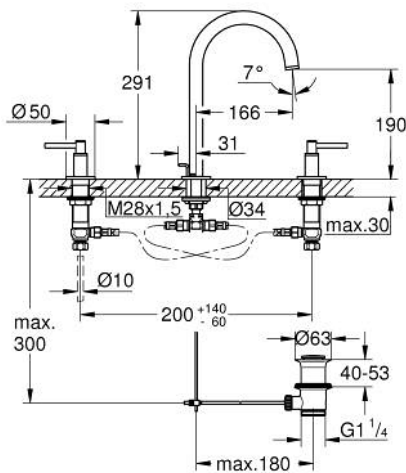

20 649 GN0 **ATRIO 3-HOLE BASIN MIXER 1/2"**  
**L-SIZE**

**PRODUCT DESCRIPTION**

- Colour: brushed cool sunrise
- ceramic headparts 1/2", 90°
- GROHE LongLife finish
- GROHE EcoJoy - less water, perfect flow
- maximum flow rate (at 3 bar): 5 l/min
- swivel tubular spout with mousseur and stop limiter
- adjustable swivel area 0° / 150° / 360°
- pop-up waste set 1 1/4"
- flexible connection hoses between spout and side valves
- with lever handles
- Sets of caps with "H" and "C" marking and without marking

## 20 649 GN0 ATRIO 3-HOLE BASIN MIXER 1/2" L-SIZE

### SPARE PARTS, November 2022 – now

- 1: Lever handles (Spare part-nr. 14216GN0)
- 2: Ceramic headpart, 1/2" (Spare part-nr. 45882000)
- 2.1: O-ring Ø18,2 x Ø1,7 (Spare part-nr. 0392400M)
- 3: Ceramic headpart, 1/2" (Spare part-nr. 45883000)
- 3.1: O-ring Ø18,2 x Ø1,7 (Spare part-nr. 0392400M)
- 4: Coupling nut 1/2" (Spare part-nr. 1290100M)
- 4.1: Fibre seal dia. Ø18,5 x Ø12 x 2 (Spare part-nr. 0138900M)
- 5: Outlet (Spare part-nr. 101298GN00)
- 5.1: Flow straightener (Spare part-nr. 48408000)
- 5.2: Safety ring (Spare part-nr. 4826600M)
- 5.3: Sealing washer (Spare part-nr. 0128500M)
- 6: Pop-up rod (Spare part-nr. 65196GN0)
- 7: Fixing clamp (Spare part-nr. 6554100M)
- 8: Flexible connection hose (Spare part-nr. 45704000)
- 9: Waste set 1 1/4" (Spare part-nr. 28910GN0)
- 9.1: Plug (Spare part-nr. 07182GN0)
- 9.2: Eccentric rod (Spare part-nr. 07052000)
- 10: Coupling nut 1/2" x 14.5 mm (Spare part-nr. 1290200M)\*
- 11: Eccentric rod (Spare part-nr. 07341000)\*