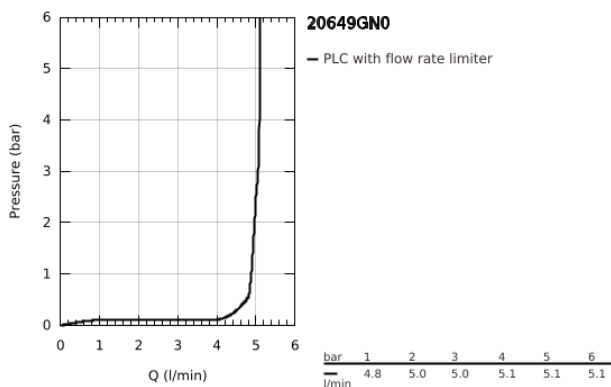

20 649 GN0 **ATRIO 3-HOLE BASIN MIXER 1/2"**  
**L-SIZE**

**PRODUCT DESCRIPTION**

- Colour: brushed cool sunrise
- ceramic headparts 1/2", 90°
- GROHE LongLife finish
- GROHE EcoJoy - less water, perfect flow
- maximum flow rate (at 3 bar): 5 l/min
- swivel tubular spout with mousseur and stop limiter
- adjustable swivel area 0° / 150° / 360°
- pop-up waste set 1 1/4"
- flexible connection hoses between spout and side valves
- with lever handles
- Sets of caps with "H" and "C" marking and without marking

## 20 649 GN0 ATRIO 3-HOLE BASIN MIXER 1/2" L-SIZE

### SPARE PARTS, November 2022 – now

- 1: Lever handles (Spare part-nr. 14216GN0)
- 2: Ceramic headpart, 1/2" (Spare part-nr. 45882000)
- 2.1: O-ring Ø18,2 x Ø1,7 (Spare part-nr. 0392400M)
- 3: Ceramic headpart, 1/2" (Spare part-nr. 45883000)
- 3.1: O-ring Ø18,2 x Ø1,7 (Spare part-nr. 0392400M)
- 4: Coupling nut 1/2" (Spare part-nr. 1290100M)
- 4.1: Fibre seal dia. Ø18,5 x Ø12 x 2 (Spare part-nr. 0138900M)
- 5: Outlet (Spare part-nr. 101298GN00)
- 5.1: Flow straightener (Spare part-nr. 48408000)
- 5.2: Safety ring (Spare part-nr. 4826600M)
- 5.3: Sealing washer (Spare part-nr. 0128500M)
- 6: Pop-up rod (Spare part-nr. 65196GN0)
- 7: Fixing clamp (Spare part-nr. 6554100M)
- 8: Flexible connection hose (Spare part-nr. 45704000)
- 9: Waste set 1 1/4" (Spare part-nr. 28910GN0)
- 9.1: Plug (Spare part-nr. 07182GN0)
- 9.2: Eccentric rod (Spare part-nr. 07052000)
- 10: Coupling nut 1/2" x 14.5 mm (Spare part-nr. 1290200M)\*
- 11: Eccentric rod (Spare part-nr. 07341000)\*