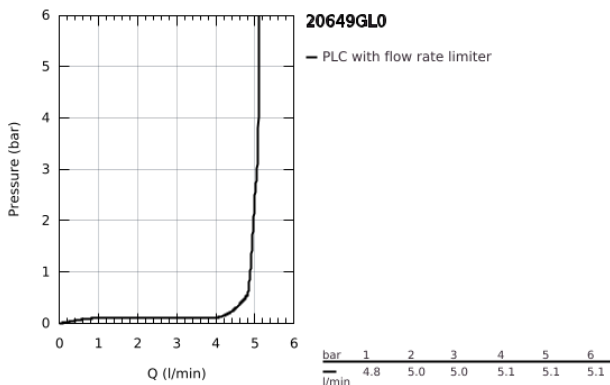

20 649 GL0 **ATRIO 3-HOLE BASIN MIXER 1/2"**  
**L-SIZE**

**PRODUCT DESCRIPTION**

- Colour: cool sunrise
- ceramic headparts 1/2", 90°
- GROHE LongLife finish
- GROHE EcoJoy - less water, perfect flow
- maximum flow rate (at 3 bar): 5 l/min
- swivel tubular spout with mousseur and stop limiter
- adjustable swivel area 0° / 150° / 360°
- pop-up waste set 1 1/4"
- flexible connection hoses between spout and side valves
- with lever handles
- Sets of caps with "H" and "C" marking and without marking

## 20 649 GL0 ATRIO 3-HOLE BASIN MIXER 1/2" L-SIZE

### SPARE PARTS, October 2021 – now

- 1: Lever handles (Spare part-nr. 14216GL0)
- 2: Ceramic headpart, 1/2" (Spare part-nr. 45882000)
- 2.1: O-ring Ø18,2 x Ø1,7 (Spare part-nr. 0392400M)
- 3: Ceramic headpart, 1/2" (Spare part-nr. 45883000)
- 3.1: O-ring Ø18,2 x Ø1,7 (Spare part-nr. 0392400M)
- 4: Coupling nut 1/2" (Spare part-nr. 1290100M)
- 4.1: Fibre seal dia. Ø18,5 x Ø12 x 2 (Spare part-nr. 0138900M)
- 5: Outlet (Spare part-nr. 101298GL00)
- 5.1: Flow straightener (Spare part-nr. 48408000)
- 5.2: Safety ring (Spare part-nr. 4826600M)
- 5.3: Sealing washer (Spare part-nr. 0128500M)
- 6: Pop-up rod (Spare part-nr. 65196GL0)
- 7: Fixing clamp (Spare part-nr. 6554100M)
- 8: Flexible connection hose (Spare part-nr. 45704000)
- 9: Waste set 1 1/4" (Spare part-nr. 28910GL0)
- 9.1: Plug (Spare part-nr. 07182GL0)
- 9.2: Eccentric rod (Spare part-nr. 07052000)
- 10: Coupling nut 1/2" x 14.5 mm (Spare part-nr. 1290200M)\*
- 11: Eccentric rod (Spare part-nr. 07341000)\*