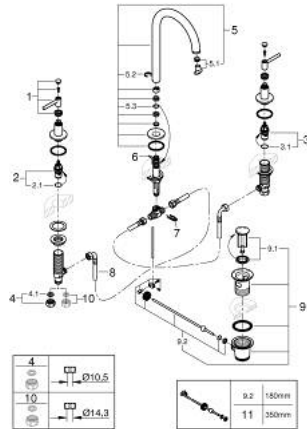

20 649 GL0 **ATRIO 3-HOLE BASIN MIXER 1/2"**  
**L-SIZE**

**PRODUCT DESCRIPTION**

- Colour: cool sunrise
- ceramic headparts 1/2", 90°
- GROHE LongLife finish
- GROHE EcoJoy - less water, perfect flow
- maximum flow rate (at 3 bar): 5 l/min
- swivel tubular spout with mousseur and stop limiter
- adjustable swivel area 0° / 150° / 360°
- pop-up waste set 1 1/4"
- flexible connection hoses between spout and side valves
- with lever handles
- Sets of caps with "H" and "C" marking and without marking

## 20 649 GL0 ATRIO 3-HOLE BASIN MIXER 1/2" L-SIZE

### SPARE PARTS, October 2021 – now

- 1: Lever handles (Spare part-nr. 14216GL0)
- 2: Ceramic headpart, 1/2" (Spare part-nr. 45882000)
- 2.1: O-ring Ø18,2 x Ø1,7 (Spare part-nr. 0392400M)
- 3: Ceramic headpart, 1/2" (Spare part-nr. 45883000)
- 3.1: O-ring Ø18,2 x Ø1,7 (Spare part-nr. 0392400M)
- 4: Coupling nut 1/2" (Spare part-nr. 1290100M)
- 4.1: Fibre seal dia. Ø18,5 x Ø12 x 2 (Spare part-nr. 0138900M)
- 5: Outlet (Spare part-nr. 101298GL00)
- 5.1: Flow straightener (Spare part-nr. 48408000)
- 5.2: Safety ring (Spare part-nr. 4826600M)
- 5.3: Sealing washer (Spare part-nr. 0128500M)
- 6: Pop-up rod (Spare part-nr. 65196GL0)
- 7: Fixing clamp (Spare part-nr. 6554100M)
- 8: Flexible connection hose (Spare part-nr. 45704000)
- 9: Waste set 1 1/4" (Spare part-nr. 28910GL0)
- 9.1: Plug (Spare part-nr. 07182GL0)
- 9.2: Eccentric rod (Spare part-nr. 07052000)
- 10: Coupling nut 1/2" x 14.5 mm (Spare part-nr. 1290200M)\*
- 11: Eccentric rod (Spare part-nr. 07341000)\*