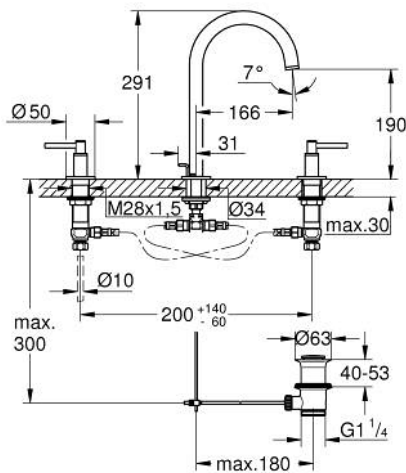

20 649 GL0 **ATRIO 3-HOLE BASIN MIXER 1/2"**  
**L-SIZE**

**PRODUCT DESCRIPTION**

- Colour: cool sunrise
- ceramic headparts 1/2", 90°
- GROHE LongLife finish
- GROHE EcoJoy - less water, perfect flow
- maximum flow rate (at 3 bar): 5 l/min
- swivel tubular spout with mousseur and stop limiter
- adjustable swivel area 0° / 150° / 360°
- pop-up waste set 1 1/4"
- flexible connection hoses between spout and side valves
- with lever handles
- Sets of caps with "H" and "C" marking and without marking

## 20 649 GL0 ATRIO 3-HOLE BASIN MIXER 1/2" L-SIZE

### SPARE PARTS, October 2021 – now

- 1: Lever handles (Spare part-nr. 14216GL0)
- 2: Ceramic headpart, 1/2" (Spare part-nr. 45882000)
- 2.1: O-ring Ø18,2 x Ø1,7 (Spare part-nr. 0392400M)
- 3: Ceramic headpart, 1/2" (Spare part-nr. 45883000)
- 3.1: O-ring Ø18,2 x Ø1,7 (Spare part-nr. 0392400M)
- 4: Coupling nut 1/2" (Spare part-nr. 1290100M)
- 4.1: Fibre seal dia. Ø18,5 x Ø12 x 2 (Spare part-nr. 0138900M)
- 5: Outlet (Spare part-nr. 101298GL00)
- 5.1: Flow straightener (Spare part-nr. 48408000)
- 5.2: Safety ring (Spare part-nr. 4826600M)
- 5.3: Sealing washer (Spare part-nr. 0128500M)
- 6: Pop-up rod (Spare part-nr. 65196GL0)
- 7: Fixing clamp (Spare part-nr. 6554100M)
- 8: Flexible connection hose (Spare part-nr. 45704000)
- 9: Waste set 1 1/4" (Spare part-nr. 28910GL0)
- 9.1: Plug (Spare part-nr. 07182GL0)
- 9.2: Eccentric rod (Spare part-nr. 07052000)
- 10: Coupling nut 1/2" x 14.5 mm (Spare part-nr. 1290200M)\*
- 11: Eccentric rod (Spare part-nr. 07341000)\*