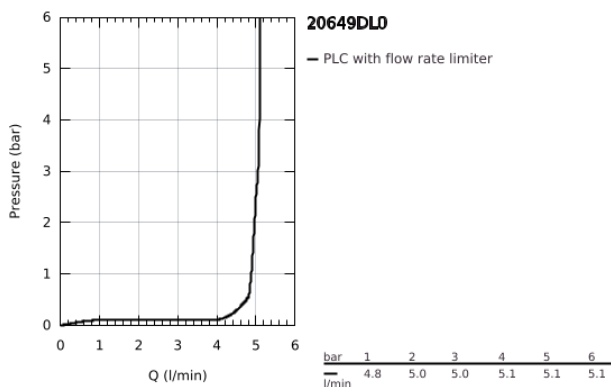

20 649 DL0 **ATRIO 3-HOLE BASIN MIXER 1/2"**
L-SIZE

PRODUCT DESCRIPTION

- Colour: brushed warm sunset
- ceramic headparts 1/2", 90°
- GROHE LongLife finish
- GROHE EcoJoy - less water, perfect flow
- maximum flow rate (at 3 bar): 5 l/min
- swivel tubular spout with mousseur and stop limiter
- adjustable swivel area 0° / 150° / 360°
- pop-up waste set 1 1/4"
- flexible connection hoses between spout and side valves
- with lever handles
- Sets of caps with "H" and "C" marking and without marking

20 649 DL0 ATRIO 3-HOLE BASIN MIXER 1/2" L-SIZE

SPARE PARTS, November 2022 – now

- 1: Lever handles (Spare part-nr. 14216DL0)
- 2: Ceramic headpart, 1/2" (Spare part-nr. 45882000)
- 2.1: O-ring Ø18,2 x Ø1,7 (Spare part-nr. 0392400M)
- 3: Ceramic headpart, 1/2" (Spare part-nr. 45883000)
- 3.1: O-ring Ø18,2 x Ø1,7 (Spare part-nr. 0392400M)
- 4: Coupling nut 1/2" (Spare part-nr. 1290100M)
- 4.1: Fibre seal dia. Ø18,5 x Ø12 x 2 (Spare part-nr. 0138900M)
- 5: Outlet (Spare part-nr. 101298DL00)
- 5.1: Flow straightener (Spare part-nr. 48408000)
- 5.2: Safety ring (Spare part-nr. 4826600M)
- 5.3: Sealing washer (Spare part-nr. 0128500M)
- 6: Pop-up rod (Spare part-nr. 65196DL0)
- 7: Fixing clamp (Spare part-nr. 6554100M)
- 8: Flexible connection hose (Spare part-nr. 45704000)
- 9: Waste set 1 1/4" (Spare part-nr. 28910DL0)
- 9.1: Plug (Spare part-nr. 07182DL0)
- 9.2: Eccentric rod (Spare part-nr. 07052000)
- 10: Coupling nut 1/2" x 14.5 mm (Spare part-nr. 1290200M)*
- 11: Eccentric rod (Spare part-nr. 07341000)*