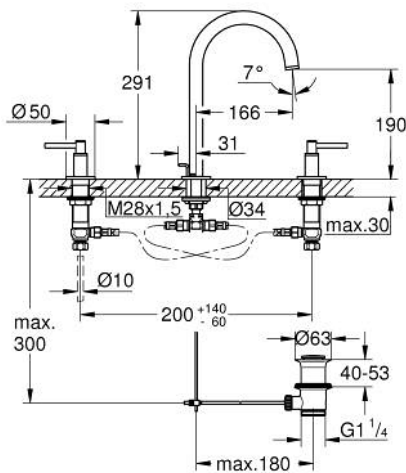

20 649 DL0 **ATRIO 3-HOLE BASIN MIXER 1/2"**
L-SIZE

PRODUCT DESCRIPTION

- Colour: brushed warm sunset
- ceramic headparts 1/2", 90°
- GROHE LongLife finish
- GROHE EcoJoy - less water, perfect flow
- maximum flow rate (at 3 bar): 5 l/min
- swivel tubular spout with mousseur and stop limiter
- adjustable swivel area 0° / 150° / 360°
- pop-up waste set 1 1/4"
- flexible connection hoses between spout and side valves
- with lever handles
- Sets of caps with "H" and "C" marking and without marking

20 649 DL0 ATRIO 3-HOLE BASIN MIXER 1/2" L-SIZE

SPARE PARTS, November 2022 – now

- 1: Lever handles (Spare part-nr. 14216DL0)
- 2: Ceramic headpart, 1/2" (Spare part-nr. 45882000)
- 2.1: O-ring Ø18,2 x Ø1,7 (Spare part-nr. 0392400M)
- 3: Ceramic headpart, 1/2" (Spare part-nr. 45883000)
- 3.1: O-ring Ø18,2 x Ø1,7 (Spare part-nr. 0392400M)
- 4: Coupling nut 1/2" (Spare part-nr. 1290100M)
- 4.1: Fibre seal dia. Ø18,5 x Ø12 x 2 (Spare part-nr. 0138900M)
- 5: Outlet (Spare part-nr. 101298DL00)
- 5.1: Flow straightener (Spare part-nr. 48408000)
- 5.2: Safety ring (Spare part-nr. 4826600M)
- 5.3: Sealing washer (Spare part-nr. 0128500M)
- 6: Pop-up rod (Spare part-nr. 65196DL0)
- 7: Fixing clamp (Spare part-nr. 6554100M)
- 8: Flexible connection hose (Spare part-nr. 45704000)
- 9: Waste set 1 1/4" (Spare part-nr. 28910DL0)
- 9.1: Plug (Spare part-nr. 07182DL0)
- 9.2: Eccentric rod (Spare part-nr. 07052000)
- 10: Coupling nut 1/2" x 14.5 mm (Spare part-nr. 1290200M)*
- 11: Eccentric rod (Spare part-nr. 07341000)*