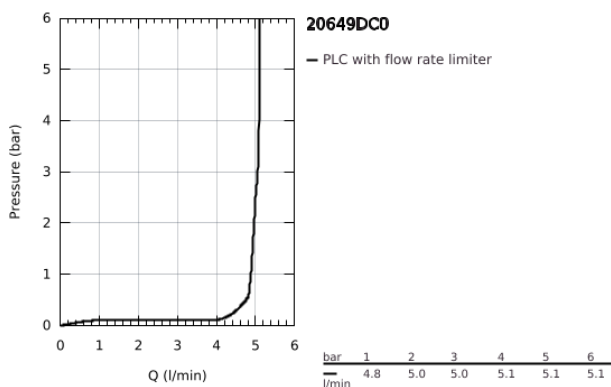

## 20 649 DC0 ATRIO 3-HOLE BASIN MIXER 1/2" L-SIZE

### PRODUCT DESCRIPTION

- Colour: supersteel
- ceramic headparts 1/2", 90°
- GROHE LongLife finish
- GROHE EcoJoy - less water, perfect flow
- maximum flow rate (at 3 bar): 5 l/min
- swivel tubular spout with mousseur and stop limiter
- adjustable swivel area 0° / 150° / 360°
- pop-up waste set 1 1/4"
- flexible connection hoses between spout and side valves
- with lever handles
- Sets of caps with "H" and "C" marking and without marking

### SPARE PARTS, October 2021 – now

- 1: Lever handles (Spare part-nr. 14216DC0)
- 2: Ceramic headpart, 1/2" (Spare part-nr. 45882000)
- 2.1: O-ring Ø18,2 x Ø1,7 (Spare part-nr. 0392400M)
- 3: Ceramic headpart, 1/2" (Spare part-nr. 45883000)
- 3.1: O-ring Ø18,2 x Ø1,7 (Spare part-nr. 0392400M)
- 4: Coupling nut 1/2" (Spare part-nr. 1290100M)
- 4.1: Fibre seal dia. Ø18,5 x Ø12 x 2 (Spare part-nr. 0138900M)
- 5: Outlet (Spare part-nr. 101298DC00)
- 5.1: Flow straightener (Spare part-nr. 48408000)
- 5.2: Safety ring (Spare part-nr. 4826600M)
- 5.3: Sealing washer (Spare part-nr. 0128500M)
- 6: Pop-up rod (Spare part-nr. 65196DC0)
- 7: Fixing clamp (Spare part-nr. 6554100M)
- 8: Flexible connection hose (Spare part-nr. 45704000)
- 9: Waste set 1 1/4" (Spare part-nr. 28910DC0)
- 9.1: Plug (Spare part-nr. 07182DC0)
- 9.2: Eccentric rod (Spare part-nr. 07052000)
- 10: Coupling nut 1/2" x 14.5 mm (Spare part-nr. 1290200M)\*
- 11: Eccentric rod (Spare part-nr. 07341000)\*