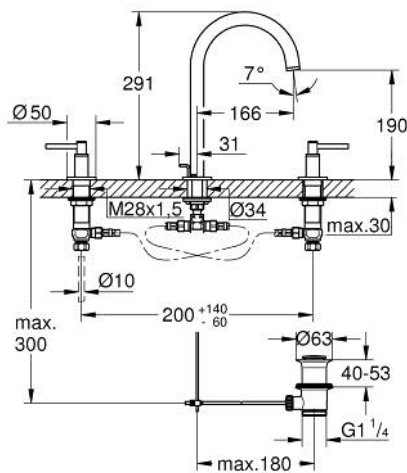

## 20 649 DC0 ATRIO 3-HOLE BASIN MIXER 1/2" L-SIZE

### PRODUCT DESCRIPTION

- Colour: supersteel
- ceramic headparts 1/2", 90°
- GROHE LongLife finish
- GROHE EcoJoy - less water, perfect flow
- maximum flow rate (at 3 bar): 5 l/min
- swivel tubular spout with mousseur and stop limiter
- adjustable swivel area 0° / 150° / 360°
- pop-up waste set 1 1/4"
- flexible connection hoses between spout and side valves
- with lever handles
- Sets of caps with "H" and "C" marking and without marking

### SPARE PARTS, October 2021 – now

- 1: Lever handles (Spare part-nr. 14216DC0)
- 2: Ceramic headpart, 1/2" (Spare part-nr. 45882000)
- 2.1: O-ring Ø18,2 x Ø1,7 (Spare part-nr. 0392400M)
- 3: Ceramic headpart, 1/2" (Spare part-nr. 45883000)
- 3.1: O-ring Ø18,2 x Ø1,7 (Spare part-nr. 0392400M)
- 4: Coupling nut 1/2" (Spare part-nr. 1290100M)
- 4.1: Fibre seal dia. Ø18,5 x Ø12 x 2 (Spare part-nr. 0138900M)
- 5: Outlet (Spare part-nr. 101298DC00)
- 5.1: Flow straightener (Spare part-nr. 48408000)
- 5.2: Safety ring (Spare part-nr. 4826600M)
- 5.3: Sealing washer (Spare part-nr. 0128500M)
- 6: Pop-up rod (Spare part-nr. 65196DC0)
- 7: Fixing clamp (Spare part-nr. 6554100M)
- 8: Flexible connection hose (Spare part-nr. 45704000)
- 9: Waste set 1 1/4" (Spare part-nr. 28910DC0)
- 9.1: Plug (Spare part-nr. 07182DC0)
- 9.2: Eccentric rod (Spare part-nr. 07052000)
- 10: Coupling nut 1/2" x 14.5 mm (Spare part-nr. 1290200M)\*
- 11: Eccentric rod (Spare part-nr. 07341000)\*