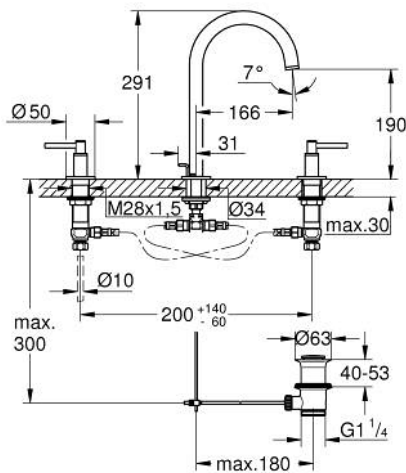

20 649 DA0 **ATRIO 3-HOLE BASIN MIXER 1/2"**
L-SIZE

PRODUCT DESCRIPTION

- Colour: warm sunset
- ceramic headparts 1/2", 90°
- GROHE LongLife finish
- GROHE EcoJoy - less water, perfect flow
- maximum flow rate (at 3 bar): 5 l/min
- swivel tubular spout with mousseur and stop limiter
- adjustable swivel area 0° / 150° / 360°
- pop-up waste set 1 1/4"
- flexible connection hoses between spout and side valves
- with lever handles
- Sets of caps with "H" and "C" marking and without marking

20 649 DA0 ATRIO 3-HOLE BASIN MIXER 1/2" L-SIZE

SPARE PARTS, October 2021 – now

- 1: Lever handles (Spare part-nr. 14216DA0)
- 2: Ceramic headpart, 1/2" (Spare part-nr. 45882000)
- 2.1: O-ring Ø18,2 x Ø1,7 (Spare part-nr. 0392400M)
- 3: Ceramic headpart, 1/2" (Spare part-nr. 45883000)
- 3.1: O-ring Ø18,2 x Ø1,7 (Spare part-nr. 0392400M)
- 4: Coupling nut 1/2" (Spare part-nr. 1290100M)
- 4.1: Fibre seal dia. Ø18,5 x Ø12 x 2 (Spare part-nr. 0138900M)
- 5: Outlet (Spare part-nr. 101298DA00)
- 5.1: Flow straightener (Spare part-nr. 48408000)
- 5.2: Safety ring (Spare part-nr. 4826600M)
- 5.3: Sealing washer (Spare part-nr. 0128500M)
- 6: Pop-up rod (Spare part-nr. 65196DA0)
- 7: Fixing clamp (Spare part-nr. 6554100M)
- 8: Flexible connection hose (Spare part-nr. 45704000)
- 9: Waste set 1 1/4" (Spare part-nr. 28910DA0)
- 9.1: Plug (Spare part-nr. 07182DA0)
- 9.2: Eccentric rod (Spare part-nr. 07052000)
- 10: Coupling nut 1/2" x 14.5 mm (Spare part-nr. 1290200M)*
- 11: Eccentric rod (Spare part-nr. 07341000)*