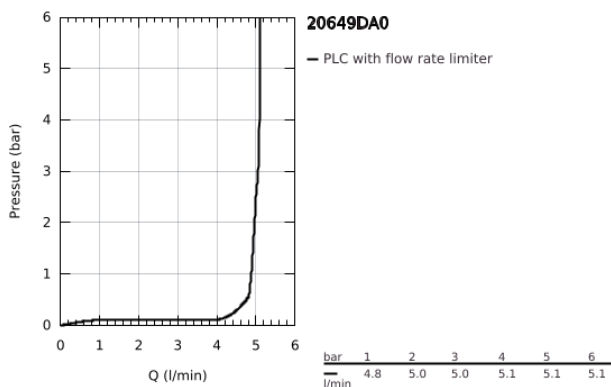

20 649 DA0 **ATRIO 3-HOLE BASIN MIXER 1/2"**
L-SIZE

PRODUCT DESCRIPTION

- Colour: warm sunset
- ceramic headparts 1/2", 90°
- GROHE LongLife finish
- GROHE EcoJoy - less water, perfect flow
- maximum flow rate (at 3 bar): 5 l/min
- swivel tubular spout with mousseur and stop limiter
- adjustable swivel area 0° / 150° / 360°
- pop-up waste set 1 1/4"
- flexible connection hoses between spout and side valves
- with lever handles
- Sets of caps with "H" and "C" marking and without marking

20 649 DA0 ATRIO 3-HOLE BASIN MIXER 1/2" L-SIZE

SPARE PARTS, October 2021 – now

- 1: Lever handles (Spare part-nr. 14216DA0)
- 2: Ceramic headpart, 1/2" (Spare part-nr. 45882000)
- 2.1: O-ring Ø18,2 x Ø1,7 (Spare part-nr. 0392400M)
- 3: Ceramic headpart, 1/2" (Spare part-nr. 45883000)
- 3.1: O-ring Ø18,2 x Ø1,7 (Spare part-nr. 0392400M)
- 4: Coupling nut 1/2" (Spare part-nr. 1290100M)
- 4.1: Fibre seal dia. Ø18,5 x Ø12 x 2 (Spare part-nr. 0138900M)
- 5: Outlet (Spare part-nr. 101298DA00)
- 5.1: Flow straightener (Spare part-nr. 48408000)
- 5.2: Safety ring (Spare part-nr. 4826600M)
- 5.3: Sealing washer (Spare part-nr. 0128500M)
- 6: Pop-up rod (Spare part-nr. 65196DA0)
- 7: Fixing clamp (Spare part-nr. 6554100M)
- 8: Flexible connection hose (Spare part-nr. 45704000)
- 9: Waste set 1 1/4" (Spare part-nr. 28910DA0)
- 9.1: Plug (Spare part-nr. 07182DA0)
- 9.2: Eccentric rod (Spare part-nr. 07052000)
- 10: Coupling nut 1/2" x 14.5 mm (Spare part-nr. 1290200M)*
- 11: Eccentric rod (Spare part-nr. 07341000)*