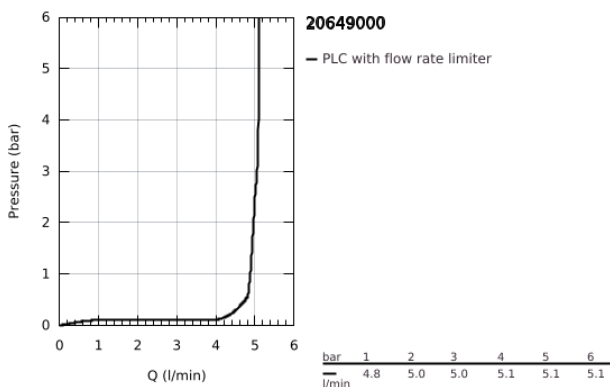

20 649 000 **ATRIO 3-HOLE BASIN MIXER 1/2"**
L-SIZE

PRODUCT DESCRIPTION

- Colour: chrome
- ceramic headparts 1/2", 90°
- GROHE LongLife finish
- GROHE EcoJoy - less water, perfect flow
- maximum flow rate (at 3 bar): 5 l/min
- swivel tubular spout with mousseur and stop limiter
- adjustable swivel area 0° / 150° / 360°
- pop-up waste set 1 1/4"
- flexible connection hoses between spout and side valves
- with lever handles
- Sets of caps with "H" and "C" marking and without marking

20 649 000 ATRIO 3-HOLE BASIN MIXER 1/2" L-SIZE

SPARE PARTS, October 2021 – now

- 1: Lever handles (Spare part-nr. 14216000)
- 2: Ceramic headpart, 1/2" (Spare part-nr. 45882000)
- 2.1: O-ring Ø18,2 x Ø1,7 (Spare part-nr. 0392400M)
- 3: Ceramic headpart, 1/2" (Spare part-nr. 45883000)
- 3.1: O-ring Ø18,2 x Ø1,7 (Spare part-nr. 0392400M)
- 4: Coupling nut 1/2" (Spare part-nr. 1290100M)
- 4.1: Fibre seal dia. Ø18,5 x Ø12 x 2 (Spare part-nr. 0138900M)
- 5: Outlet (Spare part-nr. 1012980000)
- 5.1: Flow straightener (Spare part-nr. 48408000)
- 5.2: Safety ring (Spare part-nr. 4826600M)
- 5.3: Sealing washer (Spare part-nr. 0128500M)
- 6: Pop-up rod (Spare part-nr. 65196000)
- 7: Fixing clamp (Spare part-nr. 6554100M)
- 8: Flexible connection hose (Spare part-nr. 45704000)
- 9: Waste set 1 1/4" (Spare part-nr. 28910000)
- 9.1: Plug (Spare part-nr. 07182000)
- 9.2: Eccentric rod (Spare part-nr. 07052000)
- 10: Coupling nut 1/2" x 14.5 mm (Spare part-nr. 1290200M)*
- 11: Eccentric rod (Spare part-nr. 07341000)*