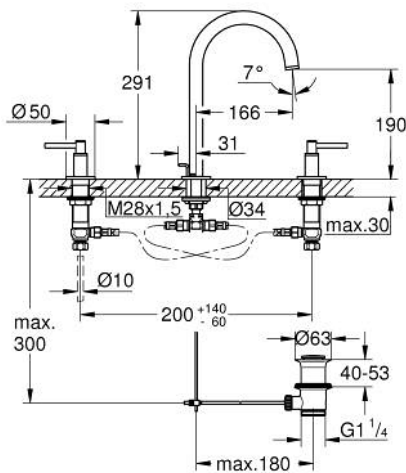

20 649 000 **ATRIO 3-HOLE BASIN MIXER 1/2"**
L-SIZE

PRODUCT DESCRIPTION

- Colour: chrome
- ceramic headparts 1/2", 90°
- GROHE LongLife finish
- GROHE EcoJoy - less water, perfect flow
- maximum flow rate (at 3 bar): 5 l/min
- swivel tubular spout with mousseur and stop limiter
- adjustable swivel area 0° / 150° / 360°
- pop-up waste set 1 1/4"
- flexible connection hoses between spout and side valves
- with lever handles
- Sets of caps with "H" and "C" marking and without marking

20 649 000 ATRIO 3-HOLE BASIN MIXER 1/2" L-SIZE

SPARE PARTS, October 2021 – now

- 1: Lever handles (Spare part-nr. 14216000)
- 2: Ceramic headpart, 1/2" (Spare part-nr. 45882000)
- 2.1: O-ring Ø18,2 x Ø1,7 (Spare part-nr. 0392400M)
- 3: Ceramic headpart, 1/2" (Spare part-nr. 45883000)
- 3.1: O-ring Ø18,2 x Ø1,7 (Spare part-nr. 0392400M)
- 4: Coupling nut 1/2" (Spare part-nr. 1290100M)
- 4.1: Fibre seal dia. Ø18,5 x Ø12 x 2 (Spare part-nr. 0138900M)
- 5: Outlet (Spare part-nr. 1012980000)
- 5.1: Flow straightener (Spare part-nr. 48408000)
- 5.2: Safety ring (Spare part-nr. 4826600M)
- 5.3: Sealing washer (Spare part-nr. 0128500M)
- 6: Pop-up rod (Spare part-nr. 65196000)
- 7: Fixing clamp (Spare part-nr. 6554100M)
- 8: Flexible connection hose (Spare part-nr. 45704000)
- 9: Waste set 1 1/4" (Spare part-nr. 28910000)
- 9.1: Plug (Spare part-nr. 07182000)
- 9.2: Eccentric rod (Spare part-nr. 07052000)
- 10: Coupling nut 1/2" x 14.5 mm (Spare part-nr. 1290200M)*
- 11: Eccentric rod (Spare part-nr. 07341000)*