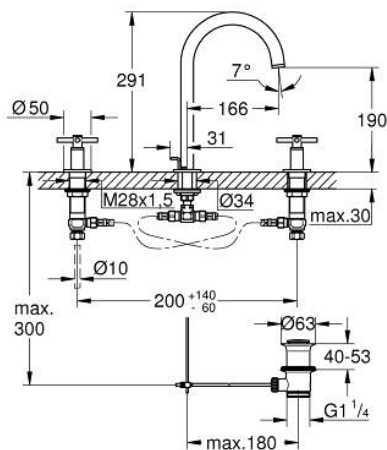

20 643 MS0 **ATRIO 3-HOLE BASIN MIXER 1/2"**  
**L-SIZE**

**PRODUCT DESCRIPTION**

- Colour: satin steel
- ceramic headparts 1/2", 90°
- GROHE LongLife finish
- GROHE EcoJoy - less water, perfect flow
- maximum flow rate (at 3 bar): 5 l/min
- swivel tubular spout with mousseur and stop limiter
- adjustable swivel area 0° / 150° / 360°
- pop-up waste set 1 1/4"
- flexible connection hoses between spout and side valves
- with cross handles
- Sets of caps with "H" and "C" marking and without marking

## 20 643 MS0 ATRIO 3-HOLE BASIN MIXER 1/2" L-SIZE

### SPARE PARTS, October 2021 – now

- 1: Cross handles (Spare part-nr. 14215MS0)
- 2: Ceramic headpart, 1/2" (Spare part-nr. 45882000)
- 2.1: O-ring Ø18,2 x Ø1,7 (Spare part-nr. 0392400M)
- 3: Ceramic headpart, 1/2" (Spare part-nr. 45883000)
- 3.1: O-ring Ø18,2 x Ø1,7 (Spare part-nr. 0392400M)
- 4: Coupling nut 1/2" (Spare part-nr. 1290100M)
- 4.1: Fibre seal dia. Ø18,5 x Ø12 x 2 (Spare part-nr. 0138900M)
- 5: Outlet (Spare part-nr. 101298MS00)
- 5.1: Flow straightener (Spare part-nr. 48408000)
- 5.2: Safety ring (Spare part-nr. 4826600M)
- 5.3: Sealing washer (Spare part-nr. 0128500M)
- 6: Pop-up rod (Spare part-nr. 65196MS0)
- 7: Fixing clamp (Spare part-nr. 6554100M)
- 8: Flexible connection hose (Spare part-nr. 45704000)
- 9: Waste set 1 1/4" (Spare part-nr. 28910MS0)
- 9.1: Plug (Spare part-nr. 07182MS0)
- 9.2: Eccentric rod (Spare part-nr. 07052000)
- 10: Coupling nut 1/2" x 14.5 mm (Spare part-nr. 1290200M)\*
- 11: Eccentric rod (Spare part-nr. 07341000)\*