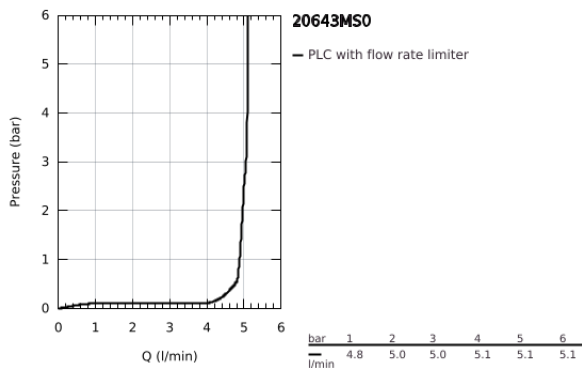

20 643 MS0 **ATRIO 3-HOLE BASIN MIXER 1/2"**  
**L-SIZE**

**PRODUCT DESCRIPTION**

- Colour: satin steel
- ceramic headparts 1/2", 90°
- GROHE LongLife finish
- GROHE EcoJoy - less water, perfect flow
- maximum flow rate (at 3 bar): 5 l/min
- swivel tubular spout with mousseur and stop limiter
- adjustable swivel area 0° / 150° / 360°
- pop-up waste set 1 1/4"
- flexible connection hoses between spout and side valves
- with cross handles
- Sets of caps with "H" and "C" marking and without marking

## 20 643 MS0 ATRIO 3-HOLE BASIN MIXER 1/2" L-SIZE

### SPARE PARTS, October 2021 – now

- 1: Cross handles (Spare part-nr. 14215MS0)
- 2: Ceramic headpart, 1/2" (Spare part-nr. 45882000)
- 2.1: O-ring Ø18,2 x Ø1,7 (Spare part-nr. 0392400M)
- 3: Ceramic headpart, 1/2" (Spare part-nr. 45883000)
- 3.1: O-ring Ø18,2 x Ø1,7 (Spare part-nr. 0392400M)
- 4: Coupling nut 1/2" (Spare part-nr. 1290100M)
- 4.1: Fibre seal dia. Ø18,5 x Ø12 x 2 (Spare part-nr. 0138900M)
- 5: Outlet (Spare part-nr. 101298MS00)
- 5.1: Flow straightener (Spare part-nr. 48408000)
- 5.2: Safety ring (Spare part-nr. 4826600M)
- 5.3: Sealing washer (Spare part-nr. 0128500M)
- 6: Pop-up rod (Spare part-nr. 65196MS0)
- 7: Fixing clamp (Spare part-nr. 6554100M)
- 8: Flexible connection hose (Spare part-nr. 45704000)
- 9: Waste set 1 1/4" (Spare part-nr. 28910MS0)
- 9.1: Plug (Spare part-nr. 07182MS0)
- 9.2: Eccentric rod (Spare part-nr. 07052000)
- 10: Coupling nut 1/2" x 14.5 mm (Spare part-nr. 1290200M)\*
- 11: Eccentric rod (Spare part-nr. 07341000)\*