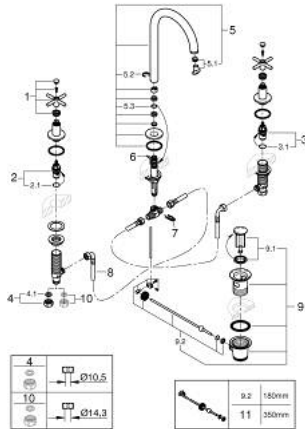

20 643 MS0 **ATRIO 3-HOLE BASIN MIXER 1/2"**  
**L-SIZE**

**PRODUCT DESCRIPTION**

- Colour: satin steel
- ceramic headparts 1/2", 90°
- GROHE LongLife finish
- GROHE EcoJoy - less water, perfect flow
- maximum flow rate (at 3 bar): 5 l/min
- swivel tubular spout with mousseur and stop limiter
- adjustable swivel area 0° / 150° / 360°
- pop-up waste set 1 1/4"
- flexible connection hoses between spout and side valves
- with cross handles
- Sets of caps with "H" and "C" marking and without marking

## 20 643 MS0 ATRIO 3-HOLE BASIN MIXER 1/2" L-SIZE

### SPARE PARTS, October 2021 – now

- 1: Cross handles (Spare part-nr. 14215MS0)
- 2: Ceramic headpart, 1/2" (Spare part-nr. 45882000)
- 2.1: O-ring Ø18,2 x Ø1,7 (Spare part-nr. 0392400M)
- 3: Ceramic headpart, 1/2" (Spare part-nr. 45883000)
- 3.1: O-ring Ø18,2 x Ø1,7 (Spare part-nr. 0392400M)
- 4: Coupling nut 1/2" (Spare part-nr. 1290100M)
- 4.1: Fibre seal dia. Ø18,5 x Ø12 x 2 (Spare part-nr. 0138900M)
- 5: Outlet (Spare part-nr. 101298MS00)
- 5.1: Flow straightener (Spare part-nr. 48408000)
- 5.2: Safety ring (Spare part-nr. 4826600M)
- 5.3: Sealing washer (Spare part-nr. 0128500M)
- 6: Pop-up rod (Spare part-nr. 65196MS0)
- 7: Fixing clamp (Spare part-nr. 6554100M)
- 8: Flexible connection hose (Spare part-nr. 45704000)
- 9: Waste set 1 1/4" (Spare part-nr. 28910MS0)
- 9.1: Plug (Spare part-nr. 07182MS0)
- 9.2: Eccentric rod (Spare part-nr. 07052000)
- 10: Coupling nut 1/2" x 14.5 mm (Spare part-nr. 1290200M)\*
- 11: Eccentric rod (Spare part-nr. 07341000)\*