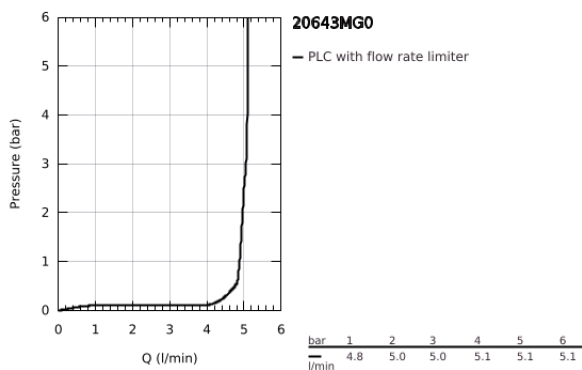

## 20 643 MG0 ATRIO 3-HOLE BASIN MIXER 1/2" L-SIZE

### PRODUCT DESCRIPTION

- Colour: satin graphite
- ceramic headparts 1/2", 90°
- GROHE LongLife finish
- GROHE EcoJoy - less water, perfect flow
- maximum flow rate (at 3 bar): 5 l/min
- swivel tubular spout with mousseur and stop limiter
- adjustable swivel area 0° / 150° / 360°
- pop-up waste set 1 1/4"
- flexible connection hoses between spout and side valves
- with cross handles
- Sets of caps with "H" and "C" marking and without marking