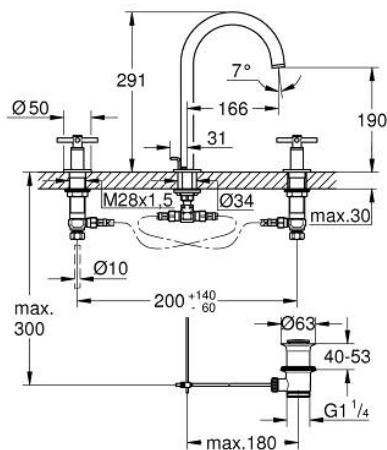

## 20 643 MG0 ATRIO 3-HOLE BASIN MIXER 1/2" L-SIZE

### PRODUCT DESCRIPTION

- Colour: satin graphite
- ceramic headparts 1/2", 90°
- GROHE LongLife finish
- GROHE EcoJoy - less water, perfect flow
- maximum flow rate (at 3 bar): 5 l/min
- swivel tubular spout with mousseur and stop limiter
- adjustable swivel area 0° / 150° / 360°
- pop-up waste set 1 1/4"
- flexible connection hoses between spout and side valves
- with cross handles
- Sets of caps with "H" and "C" marking and without marking

### SPARE PARTS, October 2021 – now

- 1: Cross handles (Spare part-nr. 14215MG0)
- 2: Ceramic headpart, 1/2" (Spare part-nr. 45882000)
- 2.1: O-ring Ø18,2 x Ø1,7 (Spare part-nr. 0392400M)
- 3: Ceramic headpart, 1/2" (Spare part-nr. 45883000)
- 3.1: O-ring Ø18,2 x Ø1,7 (Spare part-nr. 0392400M)
- 4: Coupling nut 1/2" (Spare part-nr. 1290100M)
- 4.1: Fibre seal dia. Ø18,5 x Ø12 x 2 (Spare part-nr. 0138900M)
- 5: Outlet (Spare part-nr. 101298MG00)
- 5.1: Flow straightener (Spare part-nr. 48408000)
- 5.2: Safety ring (Spare part-nr. 4826600M)
- 5.3: Sealing washer (Spare part-nr. 0128500M)
- 6: Pop-up rod (Spare part-nr. 65196MG0)
- 7: Fixing clamp (Spare part-nr. 6554100M)
- 8: Flexible connection hose (Spare part-nr. 45704000)
- 9: Waste set 1 1/4" (Spare part-nr. 28910MG0)
- 9.1: Plug (Spare part-nr. 07182MG0)
- 9.2: Eccentric rod (Spare part-nr. 07052000)
- 10: Coupling nut 1/2" x 14.5 mm (Spare part-nr. 1290200M)\*
- 11: Eccentric rod (Spare part-nr. 07341000)\*