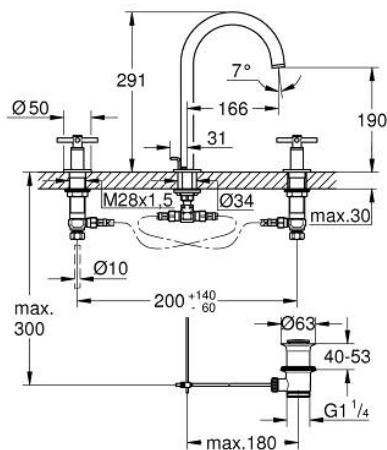

20 643 GN0 ATRIO 3-HOLE BASIN MIXER 1/2" L-SIZE

PRODUCT DESCRIPTION

- Colour: brushed cool sunrise
- ceramic headparts 1/2", 90°
- GROHE LongLife finish
- GROHE EcoJoy - less water, perfect flow
- maximum flow rate (at 3 bar): 5 l/min
- swivel tubular spout with mousseur and stop limiter
- adjustable swivel area 0° / 150° / 360°
- pop-up waste set 1 1/4"
- flexible connection hoses between spout and side valves
- with cross handles
- Sets of caps with "H" and "C" marking and without marking

20 643 GN0 ATRIO 3-HOLE BASIN MIXER 1/2" L-SIZE

SPARE PARTS, November 2022 – now

- 1: Cross handles (Spare part-nr. 14215GN0)
- 2: Ceramic headpart, 1/2" (Spare part-nr. 45882000)
- 2.1: O-ring Ø18,2 x Ø1,7 (Spare part-nr. 0392400M)
- 3: Ceramic headpart, 1/2" (Spare part-nr. 45883000)
- 3.1: O-ring Ø18,2 x Ø1,7 (Spare part-nr. 0392400M)
- 4: Coupling nut 1/2" (Spare part-nr. 1290100M)
- 4.1: Fibre seal dia. Ø18,5 x Ø12 x 2 (Spare part-nr. 0138900M)
- 5: Outlet (Spare part-nr. 101298GN00)
- 5.1: Flow straightener (Spare part-nr. 48408000)
- 5.2: Safety ring (Spare part-nr. 4826600M)
- 5.3: Sealing washer (Spare part-nr. 0128500M)
- 6: Pop-up rod (Spare part-nr. 65196GN0)
- 7: Fixing clamp (Spare part-nr. 6554100M)
- 8: Flexible connection hose (Spare part-nr. 45704000)
- 9: Waste set 1 1/4" (Spare part-nr. 28910GN0)
- 9.1: Plug (Spare part-nr. 07182GN0)
- 9.2: Eccentric rod (Spare part-nr. 07052000)
- 10: Coupling nut 1/2" x 14.5 mm (Spare part-nr. 1290200M)*
- 11: Eccentric rod (Spare part-nr. 07341000)*