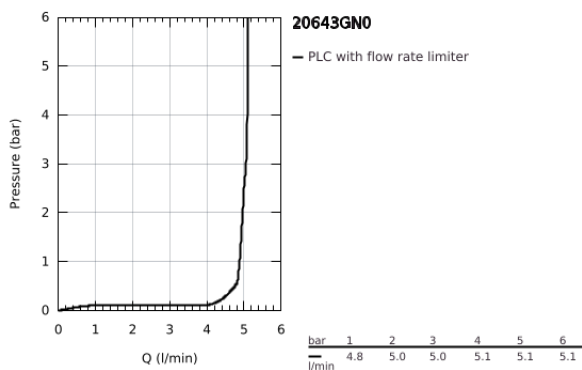

20 643 GN0 ATRIO 3-HOLE BASIN MIXER 1/2" L-SIZE

PRODUCT DESCRIPTION

- Colour: brushed cool sunrise
- ceramic headparts 1/2", 90°
- GROHE LongLife finish
- GROHE EcoJoy - less water, perfect flow
- maximum flow rate (at 3 bar): 5 l/min
- swivel tubular spout with mousseur and stop limiter
- adjustable swivel area 0° / 150° / 360°
- pop-up waste set 1 1/4"
- flexible connection hoses between spout and side valves
- with cross handles
- Sets of caps with "H" and "C" marking and without marking

20 643 GN0 ATRIO 3-HOLE BASIN MIXER 1/2" L-SIZE

SPARE PARTS, November 2022 – now

- 1: Cross handles (Spare part-nr. 14215GN0)
- 2: Ceramic headpart, 1/2" (Spare part-nr. 45882000)
- 2.1: O-ring Ø18,2 x Ø1,7 (Spare part-nr. 0392400M)
- 3: Ceramic headpart, 1/2" (Spare part-nr. 45883000)
- 3.1: O-ring Ø18,2 x Ø1,7 (Spare part-nr. 0392400M)
- 4: Coupling nut 1/2" (Spare part-nr. 1290100M)
- 4.1: Fibre seal dia. Ø18,5 x Ø12 x 2 (Spare part-nr. 0138900M)
- 5: Outlet (Spare part-nr. 101298GN00)
- 5.1: Flow straightener (Spare part-nr. 48408000)
- 5.2: Safety ring (Spare part-nr. 4826600M)
- 5.3: Sealing washer (Spare part-nr. 0128500M)
- 6: Pop-up rod (Spare part-nr. 65196GN0)
- 7: Fixing clamp (Spare part-nr. 6554100M)
- 8: Flexible connection hose (Spare part-nr. 45704000)
- 9: Waste set 1 1/4" (Spare part-nr. 28910GN0)
- 9.1: Plug (Spare part-nr. 07182GN0)
- 9.2: Eccentric rod (Spare part-nr. 07052000)
- 10: Coupling nut 1/2" x 14.5 mm (Spare part-nr. 1290200M)*
- 11: Eccentric rod (Spare part-nr. 07341000)*