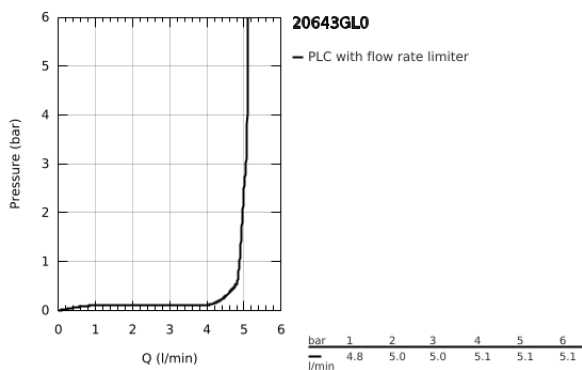

20 643 GL0 **ATRIO 3-HOLE BASIN MIXER 1/2"**
L-SIZE

PRODUCT DESCRIPTION

- Colour: cool sunrise
- ceramic headparts 1/2", 90°
- GROHE LongLife finish
- GROHE EcoJoy - less water, perfect flow
- maximum flow rate (at 3 bar): 5 l/min
- swivel tubular spout with mousseur and stop limiter
- adjustable swivel area 0° / 150° / 360°
- pop-up waste set 1 1/4"
- flexible connection hoses between spout and side valves
- with cross handles
- Sets of caps with "H" and "C" marking and without marking

20 643 GL0 ATRIO 3-HOLE BASIN MIXER 1/2" L-SIZE

SPARE PARTS, October 2021 – now

- 1: Cross handles (Spare part-nr. 14215GL0)
- 2: Ceramic headpart, 1/2" (Spare part-nr. 45882000)
- 2.1: O-ring Ø18,2 x Ø1,7 (Spare part-nr. 0392400M)
- 3: Ceramic headpart, 1/2" (Spare part-nr. 45883000)
- 3.1: O-ring Ø18,2 x Ø1,7 (Spare part-nr. 0392400M)
- 4: Coupling nut 1/2" (Spare part-nr. 1290100M)
- 4.1: Fibre seal dia. Ø18,5 x Ø12 x 2 (Spare part-nr. 0138900M)
- 5: Outlet (Spare part-nr. 101298GL00)
- 5.1: Flow straightener (Spare part-nr. 48408000)
- 5.2: Safety ring (Spare part-nr. 4826600M)
- 5.3: Sealing washer (Spare part-nr. 0128500M)
- 6: Pop-up rod (Spare part-nr. 65196GL0)
- 7: Fixing clamp (Spare part-nr. 6554100M)
- 8: Flexible connection hose (Spare part-nr. 45704000)
- 9: Waste set 1 1/4" (Spare part-nr. 28910GL0)
- 9.1: Plug (Spare part-nr. 07182GL0)
- 9.2: Eccentric rod (Spare part-nr. 07052000)
- 10: Coupling nut 1/2" x 14.5 mm (Spare part-nr. 1290200M)*
- 11: Eccentric rod (Spare part-nr. 07341000)*