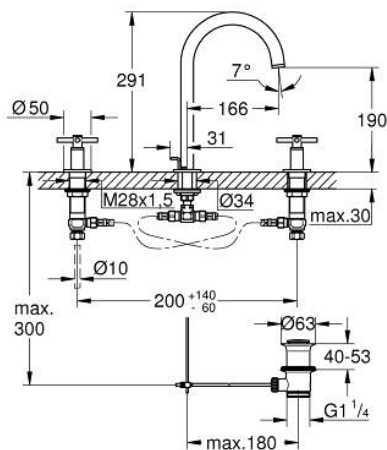

20 643 GL0 **ATRIO 3-HOLE BASIN MIXER 1/2"**
L-SIZE

PRODUCT DESCRIPTION

- Colour: cool sunrise
- ceramic headparts 1/2", 90°
- GROHE LongLife finish
- GROHE EcoJoy - less water, perfect flow
- maximum flow rate (at 3 bar): 5 l/min
- swivel tubular spout with mousseur and stop limiter
- adjustable swivel area 0° / 150° / 360°
- pop-up waste set 1 1/4"
- flexible connection hoses between spout and side valves
- with cross handles
- Sets of caps with "H" and "C" marking and without marking

20 643 GL0 ATRIO 3-HOLE BASIN MIXER 1/2" L-SIZE

SPARE PARTS, October 2021 – now

- 1: Cross handles (Spare part-nr. 14215GL0)
- 2: Ceramic headpart, 1/2" (Spare part-nr. 45882000)
- 2.1: O-ring Ø18,2 x Ø1,7 (Spare part-nr. 0392400M)
- 3: Ceramic headpart, 1/2" (Spare part-nr. 45883000)
- 3.1: O-ring Ø18,2 x Ø1,7 (Spare part-nr. 0392400M)
- 4: Coupling nut 1/2" (Spare part-nr. 1290100M)
- 4.1: Fibre seal dia. Ø18,5 x Ø12 x 2 (Spare part-nr. 0138900M)
- 5: Outlet (Spare part-nr. 101298GL00)
- 5.1: Flow straightener (Spare part-nr. 48408000)
- 5.2: Safety ring (Spare part-nr. 4826600M)
- 5.3: Sealing washer (Spare part-nr. 0128500M)
- 6: Pop-up rod (Spare part-nr. 65196GL0)
- 7: Fixing clamp (Spare part-nr. 6554100M)
- 8: Flexible connection hose (Spare part-nr. 45704000)
- 9: Waste set 1 1/4" (Spare part-nr. 28910GL0)
- 9.1: Plug (Spare part-nr. 07182GL0)
- 9.2: Eccentric rod (Spare part-nr. 07052000)
- 10: Coupling nut 1/2" x 14.5 mm (Spare part-nr. 1290200M)*
- 11: Eccentric rod (Spare part-nr. 07341000)*