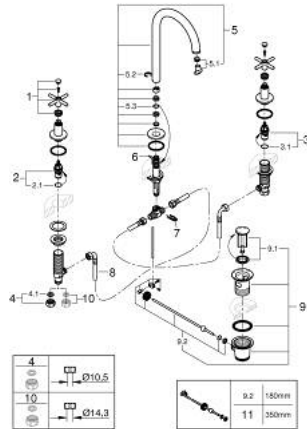

20 643 GL0 **ATRIO 3-HOLE BASIN MIXER 1/2"**
L-SIZE

PRODUCT DESCRIPTION

- Colour: cool sunrise
- ceramic headparts 1/2", 90°
- GROHE LongLife finish
- GROHE EcoJoy - less water, perfect flow
- maximum flow rate (at 3 bar): 5 l/min
- swivel tubular spout with mousseur and stop limiter
- adjustable swivel area 0° / 150° / 360°
- pop-up waste set 1 1/4"
- flexible connection hoses between spout and side valves
- with cross handles
- Sets of caps with "H" and "C" marking and without marking

20 643 GL0 ATRIO 3-HOLE BASIN MIXER 1/2" L-SIZE

SPARE PARTS, October 2021 – now

- 1: Cross handles (Spare part-nr. 14215GL0)
- 2: Ceramic headpart, 1/2" (Spare part-nr. 45882000)
- 2.1: O-ring Ø18,2 x Ø1,7 (Spare part-nr. 0392400M)
- 3: Ceramic headpart, 1/2" (Spare part-nr. 45883000)
- 3.1: O-ring Ø18,2 x Ø1,7 (Spare part-nr. 0392400M)
- 4: Coupling nut 1/2" (Spare part-nr. 1290100M)
- 4.1: Fibre seal dia. Ø18,5 x Ø12 x 2 (Spare part-nr. 0138900M)
- 5: Outlet (Spare part-nr. 101298GL00)
- 5.1: Flow straightener (Spare part-nr. 48408000)
- 5.2: Safety ring (Spare part-nr. 4826600M)
- 5.3: Sealing washer (Spare part-nr. 0128500M)
- 6: Pop-up rod (Spare part-nr. 65196GL0)
- 7: Fixing clamp (Spare part-nr. 6554100M)
- 8: Flexible connection hose (Spare part-nr. 45704000)
- 9: Waste set 1 1/4" (Spare part-nr. 28910GL0)
- 9.1: Plug (Spare part-nr. 07182GL0)
- 9.2: Eccentric rod (Spare part-nr. 07052000)
- 10: Coupling nut 1/2" x 14.5 mm (Spare part-nr. 1290200M)*
- 11: Eccentric rod (Spare part-nr. 07341000)*