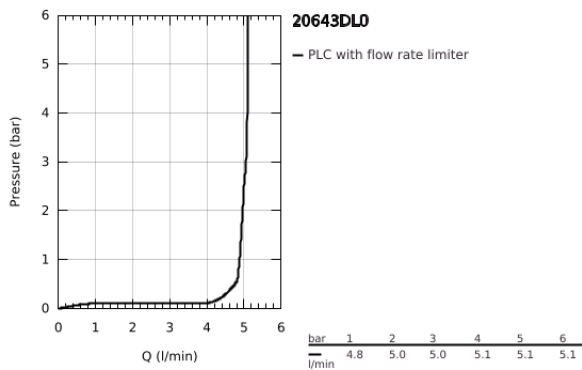

20 643 DL0 **ATRIO 3-HOLE BASIN MIXER 1/2"**
L-SIZE

PRODUCT DESCRIPTION

- Colour: brushed warm sunset
- ceramic headparts 1/2", 90°
- GROHE LongLife finish
- GROHE EcoJoy - less water, perfect flow
- maximum flow rate (at 3 bar): 5 l/min
- swivel tubular spout with mousseur and stop limiter
- adjustable swivel area 0° / 150° / 360°
- pop-up waste set 1 1/4"
- flexible connection hoses between spout and side valves
- with cross handles
- Sets of caps with "H" and "C" marking and without marking

20 643 DL0 ATRIO 3-HOLE BASIN MIXER 1/2" L-SIZE

SPARE PARTS, November 2022 – now

- 1: Cross handles (Spare part-nr. 14215DL0)
- 2: Ceramic headpart, 1/2" (Spare part-nr. 45882000)
- 2.1: O-ring Ø18,2 x Ø1,7 (Spare part-nr. 0392400M)
- 3: Ceramic headpart, 1/2" (Spare part-nr. 45883000)
- 3.1: O-ring Ø18,2 x Ø1,7 (Spare part-nr. 0392400M)
- 4: Coupling nut 1/2" (Spare part-nr. 1290100M)
- 4.1: Fibre seal dia. Ø18,5 x Ø12 x 2 (Spare part-nr. 0138900M)
- 5: Outlet (Spare part-nr. 101298DL00)
- 5.1: Flow straightener (Spare part-nr. 48408000)
- 5.2: Safety ring (Spare part-nr. 4826600M)
- 5.3: Sealing washer (Spare part-nr. 0128500M)
- 6: Pop-up rod (Spare part-nr. 65196DL0)
- 7: Fixing clamp (Spare part-nr. 6554100M)
- 8: Flexible connection hose (Spare part-nr. 45704000)
- 9: Waste set 1 1/4" (Spare part-nr. 28910DL0)
- 9.1: Plug (Spare part-nr. 07182DL0)
- 9.2: Eccentric rod (Spare part-nr. 07052000)
- 10: Coupling nut 1/2" x 14.5 mm (Spare part-nr. 1290200M)*
- 11: Eccentric rod (Spare part-nr. 07341000)*