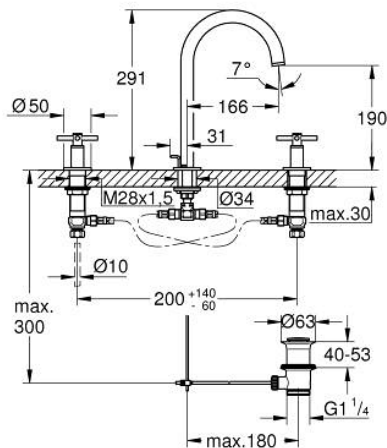

20 643 DL0 **ATRIO 3-HOLE BASIN MIXER 1/2"**
L-SIZE

PRODUCT DESCRIPTION

- Colour: brushed warm sunset
- ceramic headparts 1/2", 90°
- GROHE LongLife finish
- GROHE EcoJoy - less water, perfect flow
- maximum flow rate (at 3 bar): 5 l/min
- swivel tubular spout with mousseur and stop limiter
- adjustable swivel area 0° / 150° / 360°
- pop-up waste set 1 1/4"
- flexible connection hoses between spout and side valves
- with cross handles
- Sets of caps with "H" and "C" marking and without marking

20 643 DL0 ATRIO 3-HOLE BASIN MIXER 1/2" L-SIZE

SPARE PARTS, November 2022 – now

- 1: Cross handles (Spare part-nr. 14215DL0)
- 2: Ceramic headpart, 1/2" (Spare part-nr. 45882000)
- 2.1: O-ring Ø18,2 x Ø1,7 (Spare part-nr. 0392400M)
- 3: Ceramic headpart, 1/2" (Spare part-nr. 45883000)
- 3.1: O-ring Ø18,2 x Ø1,7 (Spare part-nr. 0392400M)
- 4: Coupling nut 1/2" (Spare part-nr. 1290100M)
- 4.1: Fibre seal dia. Ø18,5 x Ø12 x 2 (Spare part-nr. 0138900M)
- 5: Outlet (Spare part-nr. 101298DL00)
- 5.1: Flow straightener (Spare part-nr. 48408000)
- 5.2: Safety ring (Spare part-nr. 4826600M)
- 5.3: Sealing washer (Spare part-nr. 0128500M)
- 6: Pop-up rod (Spare part-nr. 65196DL0)
- 7: Fixing clamp (Spare part-nr. 6554100M)
- 8: Flexible connection hose (Spare part-nr. 45704000)
- 9: Waste set 1 1/4" (Spare part-nr. 28910DL0)
- 9.1: Plug (Spare part-nr. 07182DL0)
- 9.2: Eccentric rod (Spare part-nr. 07052000)
- 10: Coupling nut 1/2" x 14.5 mm (Spare part-nr. 1290200M)*
- 11: Eccentric rod (Spare part-nr. 07341000)*