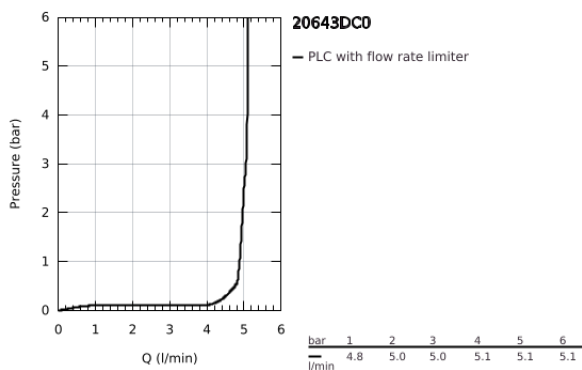

20 643 DC0 ATRIO 3-HOLE BASIN MIXER 1/2" L-SIZE

PRODUCT DESCRIPTION

- Colour: supersteel
- ceramic headparts 1/2", 90°
- GROHE LongLife finish
- GROHE EcoJoy - less water, perfect flow
- maximum flow rate (at 3 bar): 5 l/min
- swivel tubular spout with mousseur and stop limiter
- adjustable swivel area 0° / 150° / 360°
- pop-up waste set 1 1/4"
- flexible connection hoses between spout and side valves
- with cross handles
- Sets of caps with "H" and "C" marking and without marking

20 643 DC0 ATRIO 3-HOLE BASIN MIXER 1/2" L-SIZE

SPARE PARTS, October 2021 – now

- 1: Cross handles (Spare part-nr. 14215DC0)
- 2: Ceramic headpart, 1/2" (Spare part-nr. 45882000)
- 2.1: O-ring Ø18,2 x Ø1,7 (Spare part-nr. 0392400M)
- 3: Ceramic headpart, 1/2" (Spare part-nr. 45883000)
- 3.1: O-ring Ø18,2 x Ø1,7 (Spare part-nr. 0392400M)
- 4: Coupling nut 1/2" (Spare part-nr. 1290100M)
- 4.1: Fibre seal dia. Ø18,5 x Ø12 x 2 (Spare part-nr. 0138900M)
- 5: Outlet (Spare part-nr. 101298DC00)
- 5.1: Flow straightener (Spare part-nr. 48408000)
- 5.2: Safety ring (Spare part-nr. 4826600M)
- 5.3: Sealing washer (Spare part-nr. 0128500M)
- 6: Pop-up rod (Spare part-nr. 65196DC0)
- 7: Fixing clamp (Spare part-nr. 6554100M)
- 8: Flexible connection hose (Spare part-nr. 45704000)
- 9: Waste set 1 1/4" (Spare part-nr. 28910DC0)
- 9.1: Plug (Spare part-nr. 07182DC0)
- 9.2: Eccentric rod (Spare part-nr. 07052000)
- 10: Coupling nut 1/2" x 14.5 mm (Spare part-nr. 1290200M)*
- 11: Eccentric rod (Spare part-nr. 07341000)*