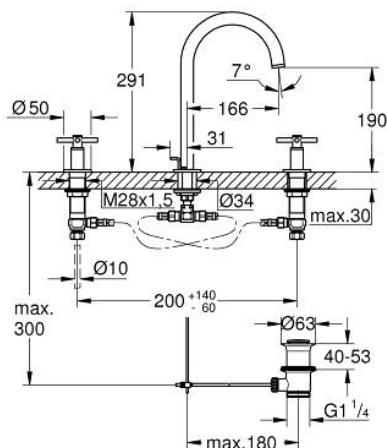

20 643 DC0 ATRIO 3-HOLE BASIN MIXER 1/2" L-SIZE

PRODUCT DESCRIPTION

- Colour: supersteel
- ceramic headparts 1/2", 90°
- GROHE LongLife finish
- GROHE EcoJoy - less water, perfect flow
- maximum flow rate (at 3 bar): 5 l/min
- swivel tubular spout with mousseur and stop limiter
- adjustable swivel area 0° / 150° / 360°
- pop-up waste set 1 1/4"
- flexible connection hoses between spout and side valves
- with cross handles
- Sets of caps with "H" and "C" marking and without marking

20 643 DC0 ATRIO 3-HOLE BASIN MIXER 1/2" L-SIZE

SPARE PARTS, October 2021 – now

- 1: Cross handles (Spare part-nr. 14215DC0)
- 2: Ceramic headpart, 1/2" (Spare part-nr. 45882000)
- 2.1: O-ring Ø18,2 x Ø1,7 (Spare part-nr. 0392400M)
- 3: Ceramic headpart, 1/2" (Spare part-nr. 45883000)
- 3.1: O-ring Ø18,2 x Ø1,7 (Spare part-nr. 0392400M)
- 4: Coupling nut 1/2" (Spare part-nr. 1290100M)
- 4.1: Fibre seal dia. Ø18,5 x Ø12 x 2 (Spare part-nr. 0138900M)
- 5: Outlet (Spare part-nr. 101298DC00)
- 5.1: Flow straightener (Spare part-nr. 48408000)
- 5.2: Safety ring (Spare part-nr. 4826600M)
- 5.3: Sealing washer (Spare part-nr. 0128500M)
- 6: Pop-up rod (Spare part-nr. 65196DC0)
- 7: Fixing clamp (Spare part-nr. 6554100M)
- 8: Flexible connection hose (Spare part-nr. 45704000)
- 9: Waste set 1 1/4" (Spare part-nr. 28910DC0)
- 9.1: Plug (Spare part-nr. 07182DC0)
- 9.2: Eccentric rod (Spare part-nr. 07052000)
- 10: Coupling nut 1/2" x 14.5 mm (Spare part-nr. 1290200M)*
- 11: Eccentric rod (Spare part-nr. 07341000)*