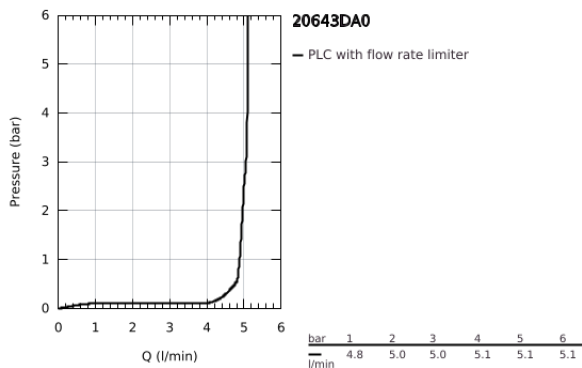

20 643 DA0 **ATRIO 3-HOLE BASIN MIXER 1/2"**
L-SIZE

PRODUCT DESCRIPTION

- Colour: warm sunset
- ceramic headparts 1/2", 90°
- GROHE LongLife finish
- GROHE EcoJoy - less water, perfect flow
- maximum flow rate (at 3 bar): 5 l/min
- swivel tubular spout with mousseur and stop limiter
- adjustable swivel area 0° / 150° / 360°
- pop-up waste set 1 1/4"
- flexible connection hoses between spout and side valves
- with cross handles
- Sets of caps with "H" and "C" marking and without marking

20 643 DA0 ATRIO 3-HOLE BASIN MIXER 1/2" L-SIZE

SPARE PARTS, October 2021 – now

- 1: Cross handles (Spare part-nr. 14215DA0)
- 2: Ceramic headpart, 1/2" (Spare part-nr. 45882000)
- 2.1: O-ring Ø18,2 x Ø1,7 (Spare part-nr. 0392400M)
- 3: Ceramic headpart, 1/2" (Spare part-nr. 45883000)
- 3.1: O-ring Ø18,2 x Ø1,7 (Spare part-nr. 0392400M)
- 4: Coupling nut 1/2" (Spare part-nr. 1290100M)
- 4.1: Fibre seal dia. Ø18,5 x Ø12 x 2 (Spare part-nr. 0138900M)
- 5: Outlet (Spare part-nr. 101298DA00)
- 5.1: Flow straightener (Spare part-nr. 48408000)
- 5.2: Safety ring (Spare part-nr. 4826600M)
- 5.3: Sealing washer (Spare part-nr. 0128500M)
- 6: Pop-up rod (Spare part-nr. 65196DA0)
- 7: Fixing clamp (Spare part-nr. 6554100M)
- 8: Flexible connection hose (Spare part-nr. 45704000)
- 9: Waste set 1 1/4" (Spare part-nr. 28910DA0)
- 9.1: Plug (Spare part-nr. 07182DA0)
- 9.2: Eccentric rod (Spare part-nr. 07052000)
- 10: Coupling nut 1/2" x 14.5 mm (Spare part-nr. 1290200M)*
- 11: Eccentric rod (Spare part-nr. 07341000)*