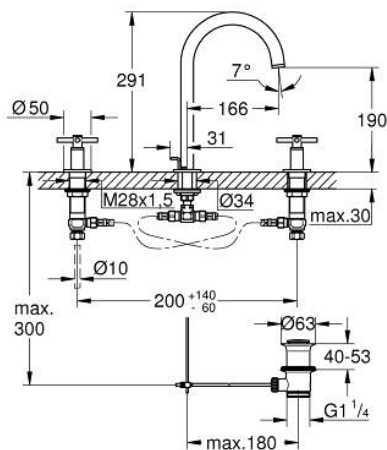

20 643 DA0 **ATRIO 3-HOLE BASIN MIXER 1/2"**
L-SIZE

PRODUCT DESCRIPTION

- Colour: warm sunset
- ceramic headparts 1/2", 90°
- GROHE LongLife finish
- GROHE EcoJoy - less water, perfect flow
- maximum flow rate (at 3 bar): 5 l/min
- swivel tubular spout with mousseur and stop limiter
- adjustable swivel area 0° / 150° / 360°
- pop-up waste set 1 1/4"
- flexible connection hoses between spout and side valves
- with cross handles
- Sets of caps with "H" and "C" marking and without marking

20 643 DA0 ATRIO 3-HOLE BASIN MIXER 1/2" L-SIZE

SPARE PARTS, October 2021 – now

- 1: Cross handles (Spare part-nr. 14215DA0)
- 2: Ceramic headpart, 1/2" (Spare part-nr. 45882000)
- 2.1: O-ring Ø18,2 x Ø1,7 (Spare part-nr. 0392400M)
- 3: Ceramic headpart, 1/2" (Spare part-nr. 45883000)
- 3.1: O-ring Ø18,2 x Ø1,7 (Spare part-nr. 0392400M)
- 4: Coupling nut 1/2" (Spare part-nr. 1290100M)
- 4.1: Fibre seal dia. Ø18,5 x Ø12 x 2 (Spare part-nr. 0138900M)
- 5: Outlet (Spare part-nr. 101298DA00)
- 5.1: Flow straightener (Spare part-nr. 48408000)
- 5.2: Safety ring (Spare part-nr. 4826600M)
- 5.3: Sealing washer (Spare part-nr. 0128500M)
- 6: Pop-up rod (Spare part-nr. 65196DA0)
- 7: Fixing clamp (Spare part-nr. 6554100M)
- 8: Flexible connection hose (Spare part-nr. 45704000)
- 9: Waste set 1 1/4" (Spare part-nr. 28910DA0)
- 9.1: Plug (Spare part-nr. 07182DA0)
- 9.2: Eccentric rod (Spare part-nr. 07052000)
- 10: Coupling nut 1/2" x 14.5 mm (Spare part-nr. 1290200M)*
- 11: Eccentric rod (Spare part-nr. 07341000)*