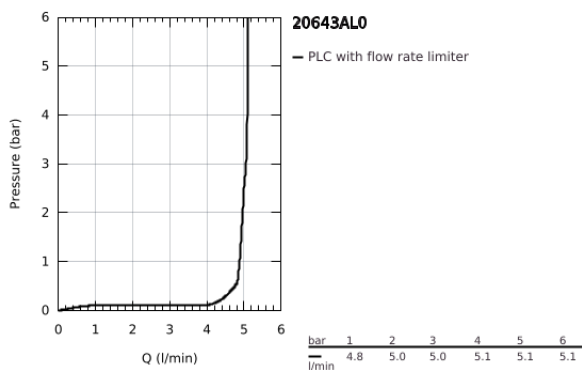

20 643 AL0 ATRIO 3-HOLE BASIN MIXER 1/2" L-SIZE

PRODUCT DESCRIPTION

- Colour: brushed hard graphite
- ceramic headparts 1/2", 90°
- GROHE LongLife finish
- GROHE EcoJoy - less water, perfect flow
- maximum flow rate (at 3 bar): 5 l/min
- swivel tubular spout with mousseur and stop limiter
- adjustable swivel area 0° / 150° / 360°
- pop-up waste set 1 1/4"
- flexible connection hoses between spout and side valves
- with cross handles
- Sets of caps with "H" and "C" marking and without marking

20 643 AL0 ATRIO 3-HOLE BASIN MIXER 1/2" L-SIZE

SPARE PARTS, October 2021 – now

- 1: Cross handles (Spare part-nr. 14215AL0)
- 2: Ceramic headpart, 1/2" (Spare part-nr. 45882000)
- 2.1: O-ring Ø18,2 x Ø1,7 (Spare part-nr. 0392400M)
- 3: Ceramic headpart, 1/2" (Spare part-nr. 45883000)
- 3.1: O-ring Ø18,2 x Ø1,7 (Spare part-nr. 0392400M)
- 4: Coupling nut 1/2" (Spare part-nr. 1290100M)
- 4.1: Fibre seal dia. Ø18,5 x Ø12 x 2 (Spare part-nr. 0138900M)
- 5: Outlet (Spare part-nr. 101298AL00)
- 5.1: Flow straightener (Spare part-nr. 48408000)
- 5.2: Safety ring (Spare part-nr. 4826600M)
- 5.3: Sealing washer (Spare part-nr. 0128500M)
- 6: Pop-up rod (Spare part-nr. 65196AL0)
- 7: Fixing clamp (Spare part-nr. 6554100M)
- 8: Flexible connection hose (Spare part-nr. 45704000)
- 9: Waste set 1 1/4" (Spare part-nr. 28910AL0)
- 9.1: Plug (Spare part-nr. 07182AL0)
- 9.2: Eccentric rod (Spare part-nr. 07052000)
- 10: Coupling nut 1/2" x 14.5 mm (Spare part-nr. 1290200M)*
- 11: Eccentric rod (Spare part-nr. 07341000)*