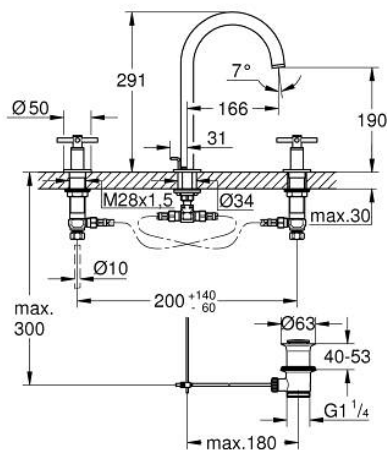

20 643 AL0 ATRIO 3-HOLE BASIN MIXER 1/2" L-SIZE

PRODUCT DESCRIPTION

- Colour: brushed hard graphite
- ceramic headparts 1/2", 90°
- GROHE LongLife finish
- GROHE EcoJoy - less water, perfect flow
- maximum flow rate (at 3 bar): 5 l/min
- swivel tubular spout with mousseur and stop limiter
- adjustable swivel area 0° / 150° / 360°
- pop-up waste set 1 1/4"
- flexible connection hoses between spout and side valves
- with cross handles
- Sets of caps with "H" and "C" marking and without marking

20 643 AL0 ATRIO 3-HOLE BASIN MIXER 1/2" L-SIZE

SPARE PARTS, October 2021 – now

- 1: Cross handles (Spare part-nr. 14215AL0)
- 2: Ceramic headpart, 1/2" (Spare part-nr. 45882000)
- 2.1: O-ring Ø18,2 x Ø1,7 (Spare part-nr. 0392400M)
- 3: Ceramic headpart, 1/2" (Spare part-nr. 45883000)
- 3.1: O-ring Ø18,2 x Ø1,7 (Spare part-nr. 0392400M)
- 4: Coupling nut 1/2" (Spare part-nr. 1290100M)
- 4.1: Fibre seal dia. Ø18,5 x Ø12 x 2 (Spare part-nr. 0138900M)
- 5: Outlet (Spare part-nr. 101298AL00)
- 5.1: Flow straightener (Spare part-nr. 48408000)
- 5.2: Safety ring (Spare part-nr. 4826600M)
- 5.3: Sealing washer (Spare part-nr. 0128500M)
- 6: Pop-up rod (Spare part-nr. 65196AL0)
- 7: Fixing clamp (Spare part-nr. 6554100M)
- 8: Flexible connection hose (Spare part-nr. 45704000)
- 9: Waste set 1 1/4" (Spare part-nr. 28910AL0)
- 9.1: Plug (Spare part-nr. 07182AL0)
- 9.2: Eccentric rod (Spare part-nr. 07052000)
- 10: Coupling nut 1/2" x 14.5 mm (Spare part-nr. 1290200M)*
- 11: Eccentric rod (Spare part-nr. 07341000)*