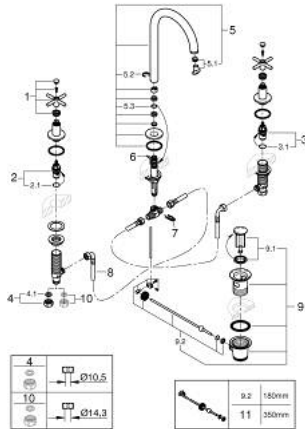

20 643 000 **ATRIO 3-HOLE BASIN MIXER 1/2"**
L-SIZE

PRODUCT DESCRIPTION

- Colour: chrome
- ceramic headparts 1/2", 90°
- GROHE LongLife finish
- GROHE EcoJoy - less water, perfect flow
- maximum flow rate (at 3 bar): 5 l/min
- swivel tubular spout with mousseur and stop limiter
- adjustable swivel area 0° / 150° / 360°
- pop-up waste set 1 1/4"
- flexible connection hoses between spout and side valves
- with cross handles
- Sets of caps with "H" and "C" marking and without marking

20 643 000 ATRIO 3-HOLE BASIN MIXER 1/2" L-SIZE

SPARE PARTS, October 2021 – now

- 1: Cross handles (Spare part-nr. 14215000)
- 2: Ceramic headpart, 1/2" (Spare part-nr. 45882000)
- 2.1: O-ring Ø18,2 x Ø1,7 (Spare part-nr. 0392400M)
- 3: Ceramic headpart, 1/2" (Spare part-nr. 45883000)
- 3.1: O-ring Ø18,2 x Ø1,7 (Spare part-nr. 0392400M)
- 4: Coupling nut 1/2" (Spare part-nr. 1290100M)
- 4.1: Fibre seal dia. Ø18,5 x Ø12 x 2 (Spare part-nr. 0138900M)
- 5: Outlet (Spare part-nr. 1012980000)
- 5.1: Flow straightener (Spare part-nr. 48408000)
- 5.2: Safety ring (Spare part-nr. 4826600M)
- 5.3: Sealing washer (Spare part-nr. 0128500M)
- 6: Pop-up rod (Spare part-nr. 65196000)
- 7: Fixing clamp (Spare part-nr. 6554100M)
- 8: Flexible connection hose (Spare part-nr. 45704000)
- 9: Waste set 1 1/4" (Spare part-nr. 28910000)
- 9.1: Plug (Spare part-nr. 07182000)
- 9.2: Eccentric rod (Spare part-nr. 07052000)
- 10: Coupling nut 1/2" x 14.5 mm (Spare part-nr. 1290200M)*
- 11: Eccentric rod (Spare part-nr. 07341000)*