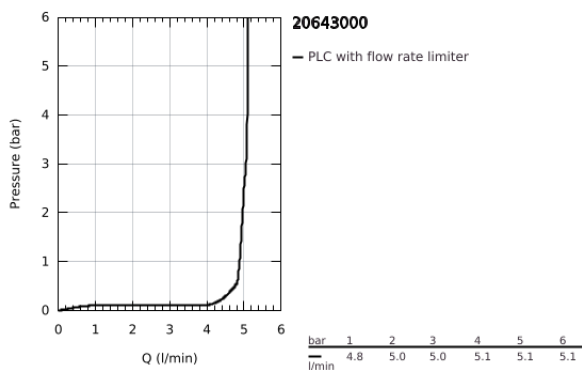

20 643 000 **ATRIO 3-HOLE BASIN MIXER 1/2"**
L-SIZE

PRODUCT DESCRIPTION

- Colour: chrome
- ceramic headparts 1/2", 90°
- GROHE LongLife finish
- GROHE EcoJoy - less water, perfect flow
- maximum flow rate (at 3 bar): 5 l/min
- swivel tubular spout with mousseur and stop limiter
- adjustable swivel area 0° / 150° / 360°
- pop-up waste set 1 1/4"
- flexible connection hoses between spout and side valves
- with cross handles
- Sets of caps with "H" and "C" marking and without marking

20 643 000 ATRIO 3-HOLE BASIN MIXER 1/2" L-SIZE

SPARE PARTS, October 2021 – now

- 1: Cross handles (Spare part-nr. 14215000)
- 2: Ceramic headpart, 1/2" (Spare part-nr. 45882000)
- 2.1: O-ring Ø18,2 x Ø1,7 (Spare part-nr. 0392400M)
- 3: Ceramic headpart, 1/2" (Spare part-nr. 45883000)
- 3.1: O-ring Ø18,2 x Ø1,7 (Spare part-nr. 0392400M)
- 4: Coupling nut 1/2" (Spare part-nr. 1290100M)
- 4.1: Fibre seal dia. Ø18,5 x Ø12 x 2 (Spare part-nr. 0138900M)
- 5: Outlet (Spare part-nr. 1012980000)
- 5.1: Flow straightener (Spare part-nr. 48408000)
- 5.2: Safety ring (Spare part-nr. 4826600M)
- 5.3: Sealing washer (Spare part-nr. 0128500M)
- 6: Pop-up rod (Spare part-nr. 65196000)
- 7: Fixing clamp (Spare part-nr. 6554100M)
- 8: Flexible connection hose (Spare part-nr. 45704000)
- 9: Waste set 1 1/4" (Spare part-nr. 28910000)
- 9.1: Plug (Spare part-nr. 07182000)
- 9.2: Eccentric rod (Spare part-nr. 07052000)
- 10: Coupling nut 1/2" x 14.5 mm (Spare part-nr. 1290200M)*
- 11: Eccentric rod (Spare part-nr. 07341000)*