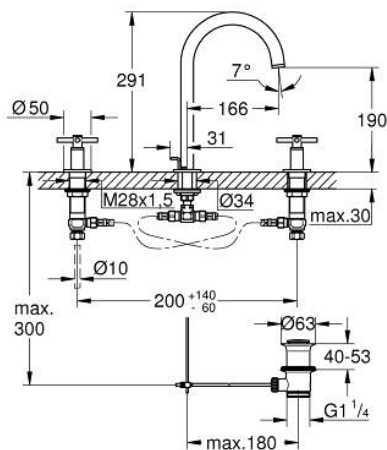

20 643 000 **ATRIO 3-HOLE BASIN MIXER 1/2"**
L-SIZE

PRODUCT DESCRIPTION

- Colour: chrome
- ceramic headparts 1/2", 90°
- GROHE LongLife finish
- GROHE EcoJoy - less water, perfect flow
- maximum flow rate (at 3 bar): 5 l/min
- swivel tubular spout with mousseur and stop limiter
- adjustable swivel area 0° / 150° / 360°
- pop-up waste set 1 1/4"
- flexible connection hoses between spout and side valves
- with cross handles
- Sets of caps with "H" and "C" marking and without marking

20 643 000 ATRIO 3-HOLE BASIN MIXER 1/2" L-SIZE

SPARE PARTS, October 2021 – now

- 1: Cross handles (Spare part-nr. 14215000)
- 2: Ceramic headpart, 1/2" (Spare part-nr. 45882000)
- 2.1: O-ring Ø18,2 x Ø1,7 (Spare part-nr. 0392400M)
- 3: Ceramic headpart, 1/2" (Spare part-nr. 45883000)
- 3.1: O-ring Ø18,2 x Ø1,7 (Spare part-nr. 0392400M)
- 4: Coupling nut 1/2" (Spare part-nr. 1290100M)
- 4.1: Fibre seal dia. Ø18,5 x Ø12 x 2 (Spare part-nr. 0138900M)
- 5: Outlet (Spare part-nr. 1012980000)
- 5.1: Flow straightener (Spare part-nr. 48408000)
- 5.2: Safety ring (Spare part-nr. 4826600M)
- 5.3: Sealing washer (Spare part-nr. 0128500M)
- 6: Pop-up rod (Spare part-nr. 65196000)
- 7: Fixing clamp (Spare part-nr. 6554100M)
- 8: Flexible connection hose (Spare part-nr. 45704000)
- 9: Waste set 1 1/4" (Spare part-nr. 28910000)
- 9.1: Plug (Spare part-nr. 07182000)
- 9.2: Eccentric rod (Spare part-nr. 07052000)
- 10: Coupling nut 1/2" x 14.5 mm (Spare part-nr. 1290200M)*
- 11: Eccentric rod (Spare part-nr. 07341000)*