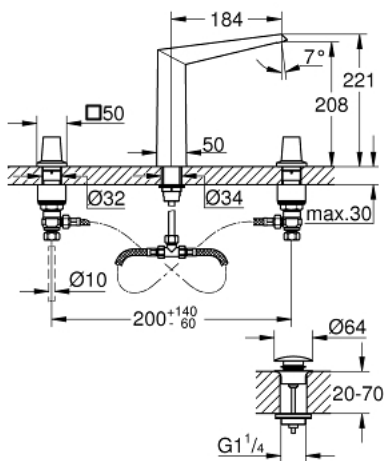

20 634 SD0 ALLURE BRILLIANT 3-HOLE DECK-MOUNT BASIN MIXER

PRODUCT DESCRIPTION

- Colour: stainless steel
- GROHE EcoJoy - less water, perfect flow
- maximum flow rate (at 3 bar): 5 l/min
- spout with integrated mousseur
- red and blue markings on handles for hot and cold water
- valves hot/cold with ceramic headparts
- Push-open waste set 1 1/4"
- flexible connection hoses between spout and side valves

- technical data
- flow pressure min 0.5 bar
- recommended pressure 1.0 - 5.0 bar
- if static pressure is more than 5 bar fit pressure reducer
- avoid major pressure differences between cold and hot water supply
- max. temperature hot water inlet: 80°C
- recommended temperature hot water inlet (energy saving): 60°C