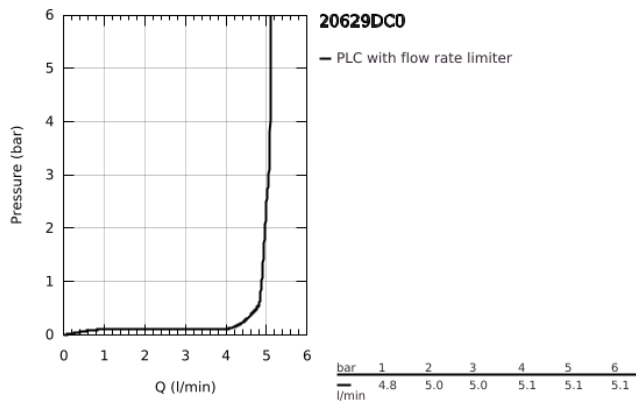

20 629 DC0 ALLURE BRILLIANT 3-HOLE BASIN MIXER 1/2" L-SIZE

PRODUCT DESCRIPTION

- Colour: supersteel
- wall mounted
- without concealed body
- for use with rough-in set 29 025 002
- headparts 1/2" - 90°
- GROHE LongLife finish
- GROHE EcoJoy - less water, perfect flow
- maximum flow rate (at 3 bar): 5 l/min
- spout with integrated mousseur
- centre distance 200 mm
- projection 210 mm

20 629 DC0 **ALLURE BRILLIANT 3-HOLE BASIN MIXER 1/2"**
L-SIZE

SPARE PARTS, October 2021 – now

- 1: Handle pair (Spare part-nr. 48326DC0)
- 2: Extension for spindle (Spare part-nr. 45988000)
- 3: Race (Spare part-nr. 46794DC0)