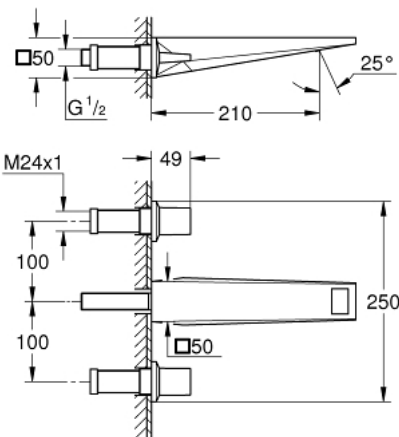

20 629 DC0 ALLURE BRILLIANT 3-HOLE BASIN MIXER 1/2" L-SIZE

PRODUCT DESCRIPTION

- Colour: supersteel
- wall mounted
- without concealed body
- for use with rough-in set 29 025 002
- headparts 1/2" - 90°
- GROHE LongLife finish
- GROHE EcoJoy - less water, perfect flow
- maximum flow rate (at 3 bar): 5 l/min
- spout with integrated mousseur
- centre distance 200 mm
- projection 210 mm

20 629 DC0 **ALLURE BRILLIANT 3-HOLE BASIN MIXER 1/2"**
L-SIZE

SPARE PARTS, October 2021 – now

- 1: Handle pair (Spare part-nr. 48326DC0)
- 2: Extension for spindle (Spare part-nr. 45988000)
- 3: Race (Spare part-nr. 46794DC0)