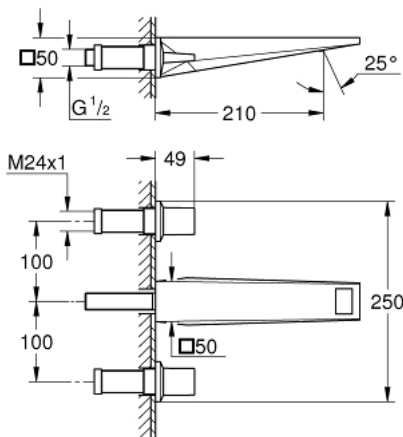

20 629 AL0 **ALLURE BRILLIANT 3-HOLE BASIN MIXER 1/2"**  
**L-SIZE**

**PRODUCT DESCRIPTION**

- Colour: brushed hard graphite
- wall mounted
- without concealed body
- for use with rough-in set 29 025 002
- headparts 1/2" - 90°
- GROHE LongLife finish
- GROHE EcoJoy - less water, perfect flow
- maximum flow rate (at 3 bar): 5 l/min
- spout with integrated mousseur
- centre distance 200 mm
- projection 210 mm

20 629 AL0 **ALLURE BRILLIANT 3-HOLE BASIN MIXER 1/2"**  
**L-SIZE**

**SPARE PARTS**, October 2021 – now

- 1: Handle pair (Spare part-nr. 48326AL0)
- 2: Extension for spindle (Spare part-nr. 45988000)
- 3: Race (Spare part-nr. 46794AL0)