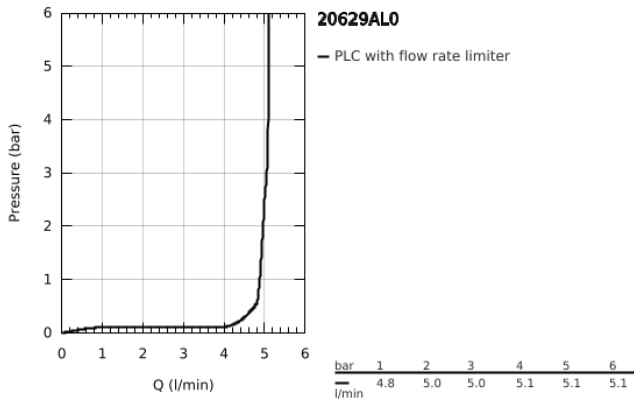

20 629 AL0 **ALLURE BRILLIANT 3-HOLE BASIN MIXER 1/2"**  
**L-SIZE**

**PRODUCT DESCRIPTION**

- Colour: brushed hard graphite
- wall mounted
- without concealed body
- for use with rough-in set 29 025 002
- headparts 1/2" - 90°
- GROHE LongLife finish
- GROHE EcoJoy - less water, perfect flow
- maximum flow rate (at 3 bar): 5 l/min
- spout with integrated mousseur
- centre distance 200 mm
- projection 210 mm

20 629 AL0 **ALLURE BRILLIANT 3-HOLE BASIN MIXER 1/2"**  
**L-SIZE**

**SPARE PARTS**, October 2021 – now

- 1: Handle pair (Spare part-nr. 48326AL0)
- 2: Extension for spindle (Spare part-nr. 45988000)
- 3: Race (Spare part-nr. 46794AL0)