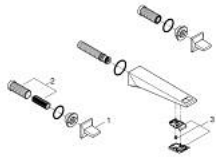

20 629 AL0 **ALLURE BRILLIANT 3-HOLE BASIN MIXER 1/2"**  
**L-SIZE**

**PRODUCT DESCRIPTION**

- Colour: brushed hard graphite
- wall mounted
- without concealed body
- for use with rough-in set 29 025 002
- headparts 1/2" - 90°
- GROHE LongLife finish
- GROHE EcoJoy - less water, perfect flow
- maximum flow rate (at 3 bar): 5 l/min
- spout with integrated mousseur
- centre distance 200 mm
- projection 210 mm

20 629 AL0 **ALLURE BRILLIANT 3-HOLE BASIN MIXER 1/2"**  
**L-SIZE**

**SPARE PARTS**, October 2021 – now

- 1: Handle pair (Spare part-nr. 48326AL0)
- 2: Extension for spindle (Spare part-nr. 45988000)
- 3: Race (Spare part-nr. 46794AL0)