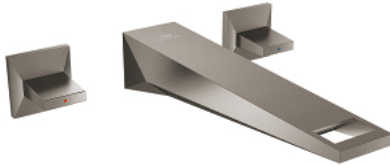

20 629 AL0 **ALLURE BRILLIANT 3-HOLE BASIN MIXER 1/2"**  
**L-SIZE**

**PRODUCT DESCRIPTION**

- Colour: brushed hard graphite
- wall mounted
- without concealed body
- for use with rough-in set 29 025 002
- headparts 1/2" - 90°
- GROHE LongLife finish
- GROHE EcoJoy - less water, perfect flow
- maximum flow rate (at 3 bar): 5 l/min
- spout with integrated mousseur
- centre distance 200 mm
- projection 210 mm

20 629 AL0 **ALLURE BRILLIANT 3-HOLE BASIN MIXER 1/2"**  
**L-SIZE**

**SPARE PARTS**, October 2021 – now

- 1: Handle pair (Spare part-nr. 48326AL0)
- 2: Extension for spindle (Spare part-nr. 45988000)
- 3: Race (Spare part-nr. 46794AL0)